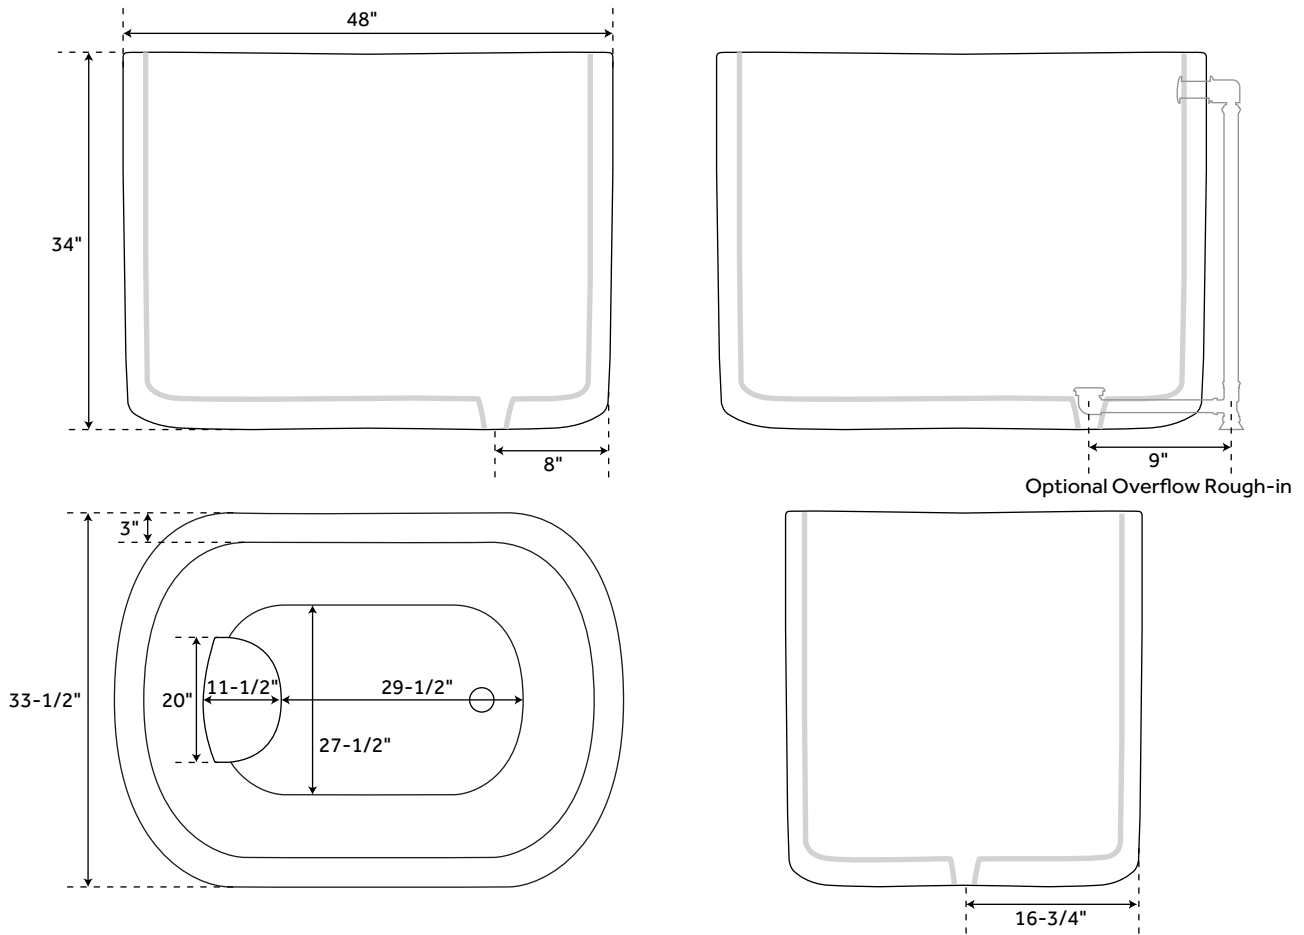

48" RAKSHA

STAINLESS STEEL JAPANESE SOAKING TUB

SKU: 919031

FEATURES

Features: Press & Seal Drain
Overflow Hole: Optional
Shape: Irregular
Length: 48"
Width: 33-1/2"
Height: 34"
Tub Interior Length: 41"
Tub Interior Width: 27-1/2"
Water Depth to Rim: 29-1/4"
Water Depth To Overflow: 26-1/2"
Exterior Treatment: Polished
Interior Treatment: Polished
Metal Gauge/Thickness: 16 Gauge
Tap Deck: No
Drain Included: Optional
Drain Placement: Center
Faucet Included: No
Faucet Drillings: No Drillings
Tub Weight Uncrated (lbs): 242
Tub Weight Crated (lbs): 332

SIGNATURE HARDWARE LIFETIME WARRANTY

See website for warranty information

All measurements are approximate. Measurements may vary +/- 1/2".

REVISED 12/10/2018