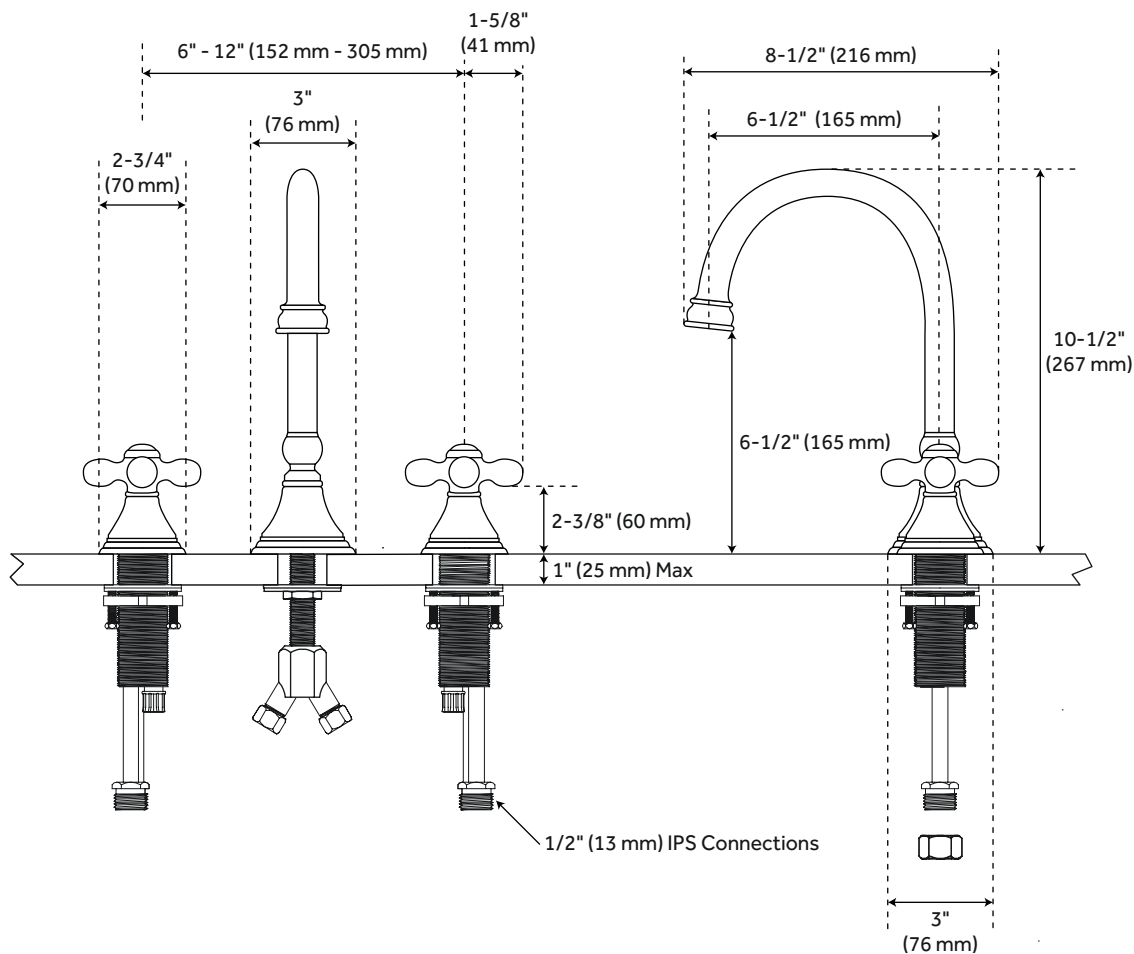

MELANIE

WIDESPREAD GOOSENECK BATHROOM FAUCET - CROSS HANDLES

SKU: 918894

FEATURES

Max. Countertop Thickness: 1"
Faucet Centers: 6" - 12"
Overflow Hole: Yes
Width: 8-1/2"
Height: 10-1/2"
Height To Spout: 6-1/2"
Spout Reach: 6-1/2"
Swivel Spout: Yes
Base Plate Length: 3"
Base Plate Width: 3"
Handle Length: 1-5/8"
Height to Bottom of Handle: 2-3/8"
IPS: 1/2"
Drain Included: Yes
Drain Size: 1-1/2"
Maximum Flow Rate: 1.2 gpm
(gallons per minute)