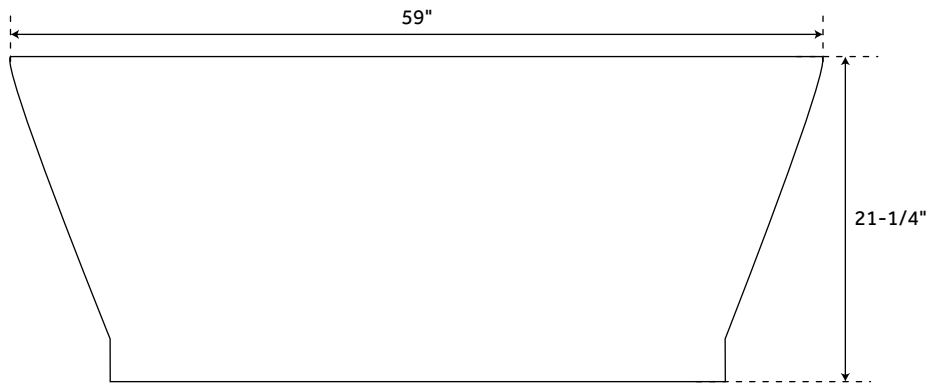

# 59" MENA

RESIN FREESTANDING TUB - MATTE FINISH

SKU: 918350

## FEATURES

Product Finish: White  
Features: Press & Seal Drain  
Overflow Hole: Optional  
Shape: Oval  
Material: Resin  
Length: 59"  
Width: 27"  
Height: 21-1/4"  
Tub Interior Length: 46-1/2"  
Tub Interior Width: 17-1/2"  
Water Depth to Rim: 17"  
Water Depth To Overflow: 14-1/4"  
Exterior Treatment: Matte  
Tap Deck: No  
Drain Included: Yes  
Drain Placement: Center  
Faucet Included: No  
Faucet Drillings: No Drillings  
Built-In Adjusters: Yes  
Tub Weight Uncrated (lbs): 222  
Tub Weight Crated (lbs): 332