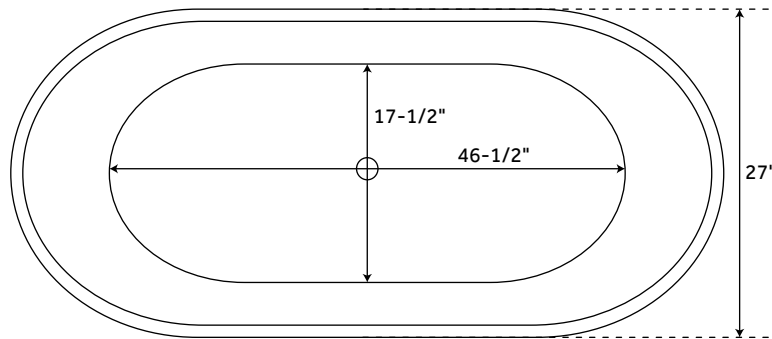

# 59" MENA

RESIN FREESTANDING TUB - MATTE FINISH

SKU: 918350

## FEATURES

Product Finish: White  
Features: Press & Seal Drain  
Overflow Hole: Optional  
Shape: Oval  
Material: Resin  
Length: 59"  
Width: 27"  
Height: 21-1/4"  
Tub Interior Length: 46-1/2"  
Tub Interior Width: 17-1/2"  
Water Depth to Rim: 17"  
Water Depth To Overflow: 14-1/4"  
Exterior Treatment: Matte  
Tap Deck: No  
Drain Included: Yes  
Drain Placement: Center  
Faucet Included: No  
Faucet Drillings: No Drillings  
Built-In Adjusters: Yes  
Tub Weight Uncrated (lbs): 222  
Tub Weight Crated (lbs): 332