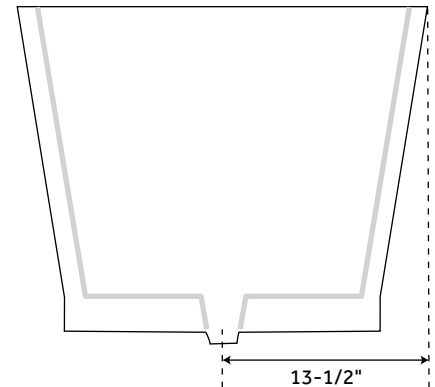

# 59" MENA

RESIN FREESTANDING TUB - MATTE FINISH

SKU: 918350

## FEATURES

Product Finish: White  
Features: Press & Seal Drain  
Overflow Hole: Optional  
Shape: Oval  
Material: Resin  
Length: 59"  
Width: 27"  
Height: 21-1/4"  
Tub Interior Length: 46-1/2"  
Tub Interior Width: 17-1/2"  
Water Depth to Rim: 17"  
Water Depth To Overflow: 14-1/4"  
Exterior Treatment: Matte  
Tap Deck: No  
Drain Included: Yes  
Drain Placement: Center  
Faucet Included: No  
Faucet Drillings: No Drillings  
Built-In Adjusters: Yes  
Tub Weight Uncrated (lbs): 222  
Tub Weight Crated (lbs): 332