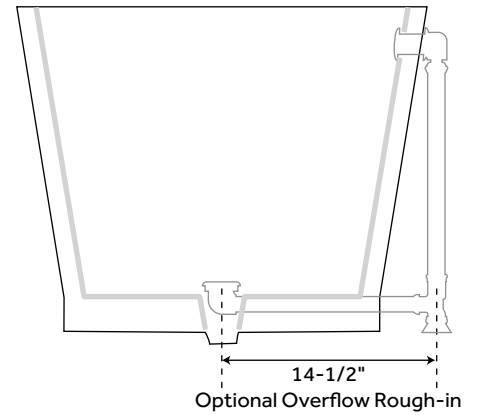

## FEATURES

Product Finish: White  
Features: Press & Seal Drain  
Overflow Hole: Optional  
Shape: Oval  
Material: Resin  
Length: 59"  
Width: 27"  
Height: 21-1/4"  
Tub Interior Length: 46-1/2"  
Tub Interior Width: 17-1/2"  
Water Depth to Rim: 17"  
Water Depth To Overflow: 14-1/4"  
Exterior Treatment: Matte  
Tap Deck: No  
Drain Included: Yes  
Drain Placement: Center  
Faucet Included: No  
Faucet Drillings: No Drillings  
Built-In Adjusters: Yes  
Tub Weight Uncrated (lbs): 222  
Tub Weight Crated (lbs): 332