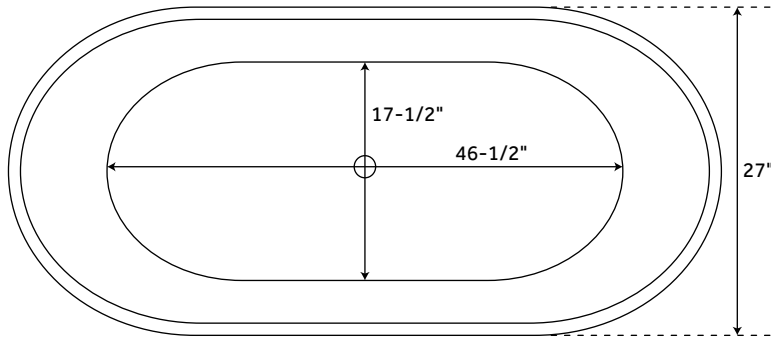

59" MENA

RESIN FREESTANDING TUB - MATTE FINISH

SKU: 918350

FEATURES

Product Finish: White
Features: Press & Seal Drain
Overflow Hole: Optional
Shape: Oval
Material: Resin
Length: 59"
Width: 27"
Height: 21-1/4"
Tub Interior Length: 46-1/2"
Tub Interior Width: 17-1/2"
Water Depth to Rim: 17"
Water Depth To Overflow: 14-1/4"
Tap Deck: No
Drain Included: Yes
Drain Placement: Center
Faucet Included: No
Faucet Drillings: No Drillings
Built-In Adjusters: Yes
Tub Weight Uncrated (lbs): 222
Tub Weight Crated (lbs): 332

Security device and hose can be mounted in wall

REMOTE CONTROL

- CG+/RTC-SENSOR-WP
- 12 – 15 YEAR BATTERY LIFE

INSIDE OF BATH

- (12) MAXI AIR JETS WITH 24 OPENINGS

ELBOWS FOR AIR JETS

TEES FOR AIR JETS

FOR TUBS WITH OVERFLOW

FOR TUBS WITHOUT OVERFLOW

59" MENA

RESIN FREESTANDING TUB - MATTE FINISH

SKU: 918350

FEATURES

- Product Finish: White
- Features: Press & Seal Drain
- Overflow Hole: Optional
- Shape: Oval
- Material: Resin
- Length: 59"
- Width: 27"
- Height: 21-1/4"
- Tub Interior Length: 46-1/2"
- Tub Interior Width: 17-1/2"
- Water Depth to Rim: 17"
- Water Depth To Overflow: 14-1/4"
- Tap Deck: No
- Drain Included: Yes
- Drain Placement: Center
- Faucet Included: No
- Faucet Drillings: No Drillings
- Built-In Adjusters: Yes
- Tub Weight Uncrated (lbs): 222
- Tub Weight Crated (lbs): 332