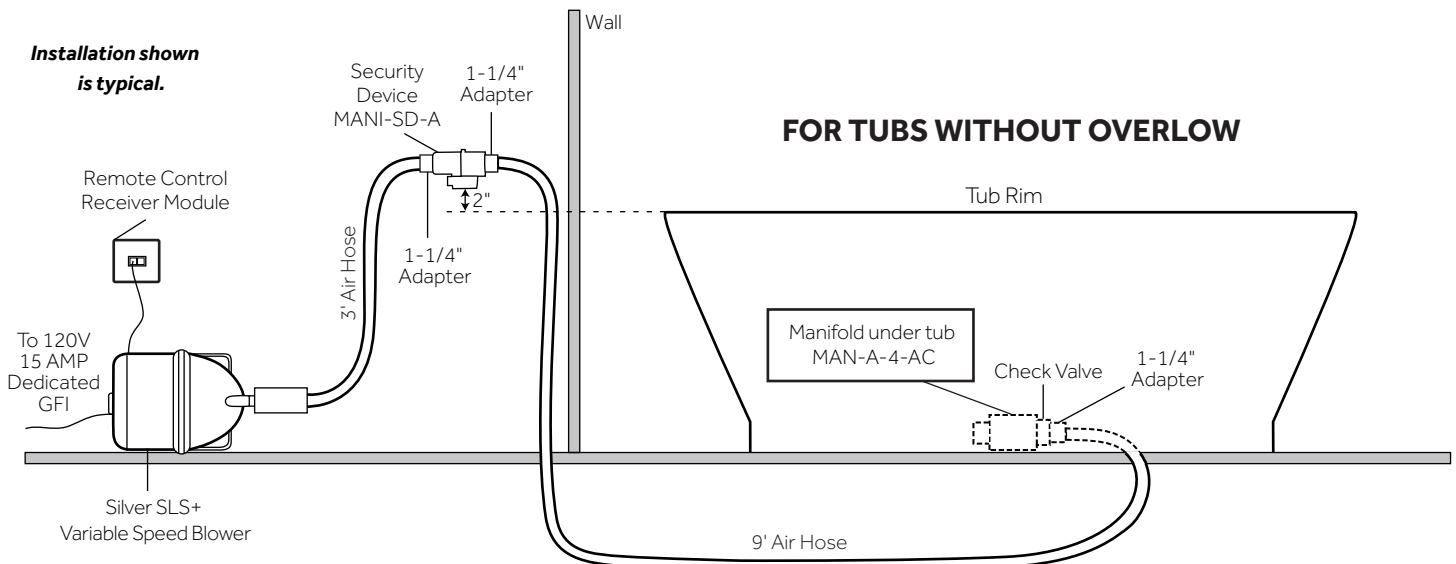

INSTALLATION

Install blower behind a wall (with an access panel) or in a closet. Blower can also be installed under floor. Ensure the security device, MANI-DS-A, is at least:

- 2" Above the bottom of overflow hole OR
- 2" Above the tub rim

Security device and hose can be mounted in wall

REMOTE CONTROL

- CG+/RTC-SENSOR-WP
- 12 – 15 YEAR BATTERY LIFE

INSIDE OF BATH

- (12) MAXI AIR JETS WITH 24 OPENINGS

ELBOWS FOR AIR JETS

TEES FOR AIR JETS

FOR TUBS WITH OVERFLOW

FOR TUBS WITHOUT OVERFLOW

59" MENA

RESIN FREESTANDING TUB - MATTE FINISH

SKU: 918350

FEATURES

- Product Finish: White
- Features: Press & Seal Drain
- Overflow Hole: Optional
- Shape: Oval
- Material: Resin
- Length: 59"
- Width: 27"
- Height: 21-1/4"
- Tub Interior Length: 46-1/2"
- Tub Interior Width: 17-1/2"
- Water Depth to Rim: 17"
- Water Depth To Overflow: 14-1/4"
- Tap Deck: No
- Drain Included: Yes
- Drain Placement: Center
- Faucet Included: No
- Faucet Drillings: No Drillings
- Built-In Adjusters: Yes
- Tub Weight Uncrated (lbs): 222
- Tub Weight Crated (lbs): 332