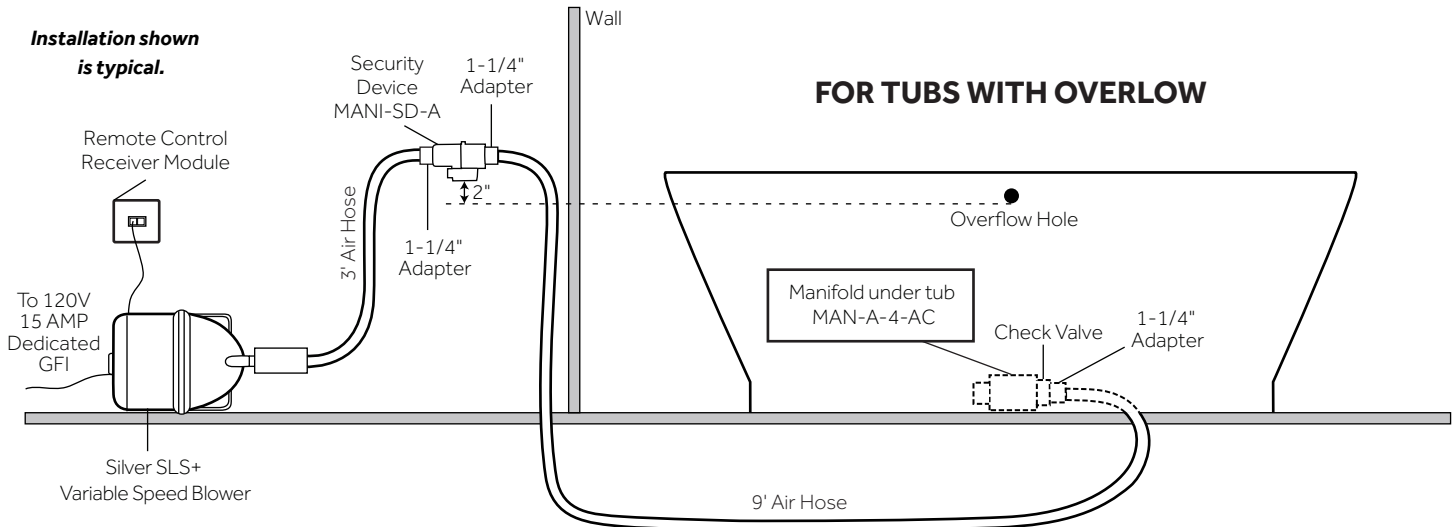

INSTALLATION

Install blower behind a wall (with an access panel) or in a closet. Blower can also be installed under floor. Ensure the security device, MANI-DS-A, is at least:

- 2" Above the bottom of overflow hole OR
- 2" Above the tub rim

Security device and hose can be mounted in wall

REMOTE CONTROL

- CG+/RTC-SENSOR-WP
- 12 – 15 YEAR BATTERY LIFE

INSIDE OF BATH

- (12) MAXI AIR JETS WITH 24 OPENINGS

ELBOWS FOR AIR JETS

TEES FOR AIR JETS

FOR TUBS WITH OVERFLOW

FOR TUBS WITHOUT OVERFLOW

59" MENA

RESIN FREESTANDING TUB - MATTE FINISH

SKU: 918350

FEATURES

- Product Finish: White
- Features: Press & Seal Drain
- Overflow Hole: Optional
- Shape: Oval
- Material: Resin
- Length: 59"
- Width: 27"
- Height: 21-1/4"
- Tub Interior Length: 46-1/2"
- Tub Interior Width: 17-1/2"
- Water Depth to Rim: 17"
- Water Depth To Overflow: 14-1/4"
- Tap Deck: No
- Drain Included: Yes
- Drain Placement: Center
- Faucet Included: No
- Faucet Drillings: No Drillings
- Built-In Adjusters: Yes
- Tub Weight Uncrated (lbs): 222
- Tub Weight Crated (lbs): 332