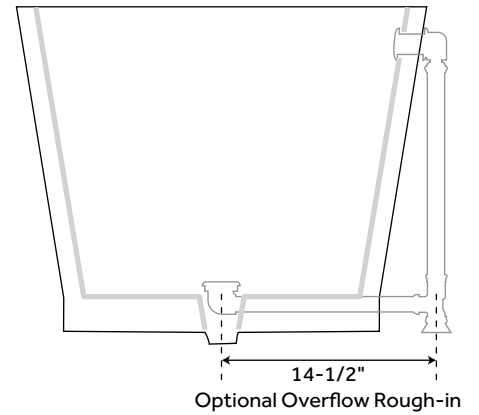

59" MENA

RESIN FREESTANDING TUB - MATTE FINISH

SKU: 918350

FEATURES

Product Finish: White
Features: Press & Seal Drain
Overflow Hole: Optional
Shape: Oval
Material: Resin
Length: 59"
Width: 27"
Height: 21-1/4"
Tub Interior Length: 46-1/2"
Tub Interior Width: 17-1/2"
Water Depth to Rim: 17"
Water Depth To Overflow: 14-1/4"
Tap Deck: No
Drain Included: Yes
Drain Placement: Center
Faucet Included: No
Faucet Drillings: No Drillings
Built-In Adjusters: Yes
Tub Weight Uncrated (lbs): 222
Tub Weight Crated (lbs): 332

INSTALLATION

Install blower behind a wall (with an access panel) or in a closet. Blower can also be installed under floor. Ensure the security device, MANI-DS-A, is at least:

- 2" Above the bottom of overflow hole OR
- 2" Above the tub rim

Security device and hose can be mounted in wall

REMOTE CONTROL

- CG+/RTC-SENSOR-WP
- 12 – 15 YEAR BATTERY LIFE

INSIDE OF BATH

- (12) MAXI AIR JETS WITH 24 OPENINGS

ELBOWS FOR AIR JETS

TEES FOR AIR JETS

FOR TUBS WITH OVERFLOW

FOR TUBS WITHOUT OVERFLOW

59" MENA

RESIN FREESTANDING TUB - MATTE FINISH

SKU: 918350

FEATURES

- Product Finish: White
- Features: Press & Seal Drain
- Overflow Hole: Optional
- Shape: Oval
- Material: Resin
- Length: 59"
- Width: 27"
- Height: 21-1/4"
- Tub Interior Length: 46-1/2"
- Tub Interior Width: 17-1/2"
- Water Depth to Rim: 17"
- Water Depth To Overflow: 14-1/4"
- Tap Deck: No
- Drain Included: Yes
- Drain Placement: Center
- Faucet Included: No
- Faucet Drillings: No Drillings
- Built-In Adjusters: Yes
- Tub Weight Uncrated (lbs): 222
- Tub Weight Crated (lbs): 332