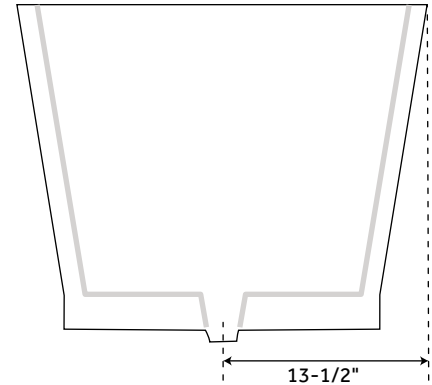

59" MENA

RESIN FREESTANDING TUB - MATTE FINISH

SKU: 918350

FEATURES

Product Finish: White
Features: Press & Seal Drain
Overflow Hole: Optional
Shape: Oval
Material: Resin
Length: 59"
Width: 27"
Height: 21-1/4"
Tub Interior Length: 46-1/2"
Tub Interior Width: 17-1/2"
Water Depth to Rim: 17"
Water Depth To Overflow: 14-1/4"
Tap Deck: No
Drain Included: Yes
Drain Placement: Center
Faucet Included: No
Faucet Drillings: No Drillings
Built-In Adjusters: Yes
Tub Weight Uncrated (lbs): 222
Tub Weight Crated (lbs): 332

FOR TUBS WITHOUT OVERFLOW

59" MENA

RESIN FREESTANDING TUB - MATTE FINISH

SKU: 918350

FEATURES

- Product Finish: White
- Features: Press & Seal Drain
- Overflow Hole: Optional
- Shape: Oval
- Material: Resin
- Length: 59"
- Width: 27"
- Height: 21-1/4"
- Tub Interior Length: 46-1/2"
- Tub Interior Width: 17-1/2"
- Water Depth to Rim: 17"
- Water Depth To Overflow: 14-1/4"
- Tap Deck: No
- Drain Included: Yes
- Drain Placement: Center
- Faucet Included: No
- Faucet Drillings: No Drillings
- Built-In Adjusters: Yes
- Tub Weight Uncrated (lbs): 222
- Tub Weight Crated (lbs): 332