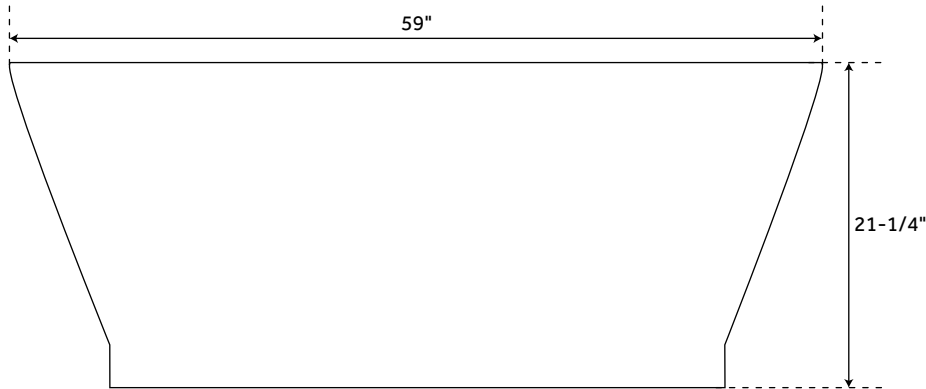

FOR TUBS WITHOUT OVERFLOW

59" MENA

RESIN FREESTANDING TUB - MATTE FINISH

SKU: 918350

FEATURES

- Product Finish: White
- Features: Press & Seal Drain
- Overflow Hole: Optional
- Shape: Oval
- Material: Resin
- Length: 59"
- Width: 27"
- Height: 21-1/4"
- Tub Interior Length: 46-1/2"
- Tub Interior Width: 17-1/2"
- Water Depth to Rim: 17"
- Water Depth To Overflow: 14-1/4"
- Tap Deck: No
- Drain Included: Yes
- Drain Placement: Center
- Faucet Included: No
- Faucet Drillings: No Drillings
- Built-In Adjusters: Yes
- Tub Weight Uncrated (lbs): 222
- Tub Weight Crated (lbs): 332