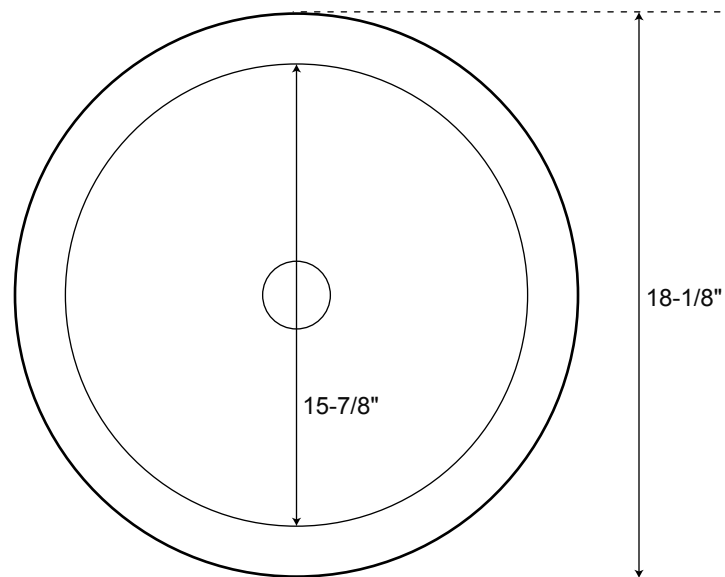

SPECIFICATIONS

Overall Dimensions	18-1/8" diameter x 8" H
Interior Dimensions	15-7/8" diameter
Water Depth	8"
Drain Hole	1-1/2" diameter
Rim	1-1/8"

18" Baina

Extra-Deep Round
Copper Sink

All measurements are approximate.

Top

Front