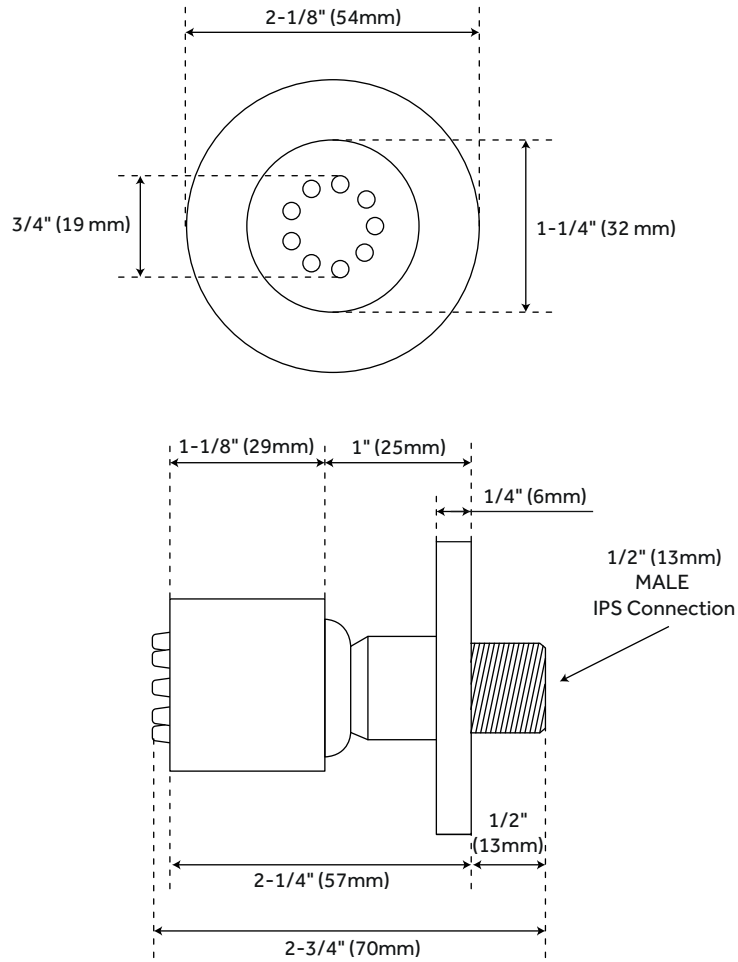

### FEATURES

- Material: Brass
- Installation Type: Wall Mount
- Assembly Required: No
- Length: 2-1/8"
- Width: 2-1/4"
- Spray Area Diameter: 1-1/4"