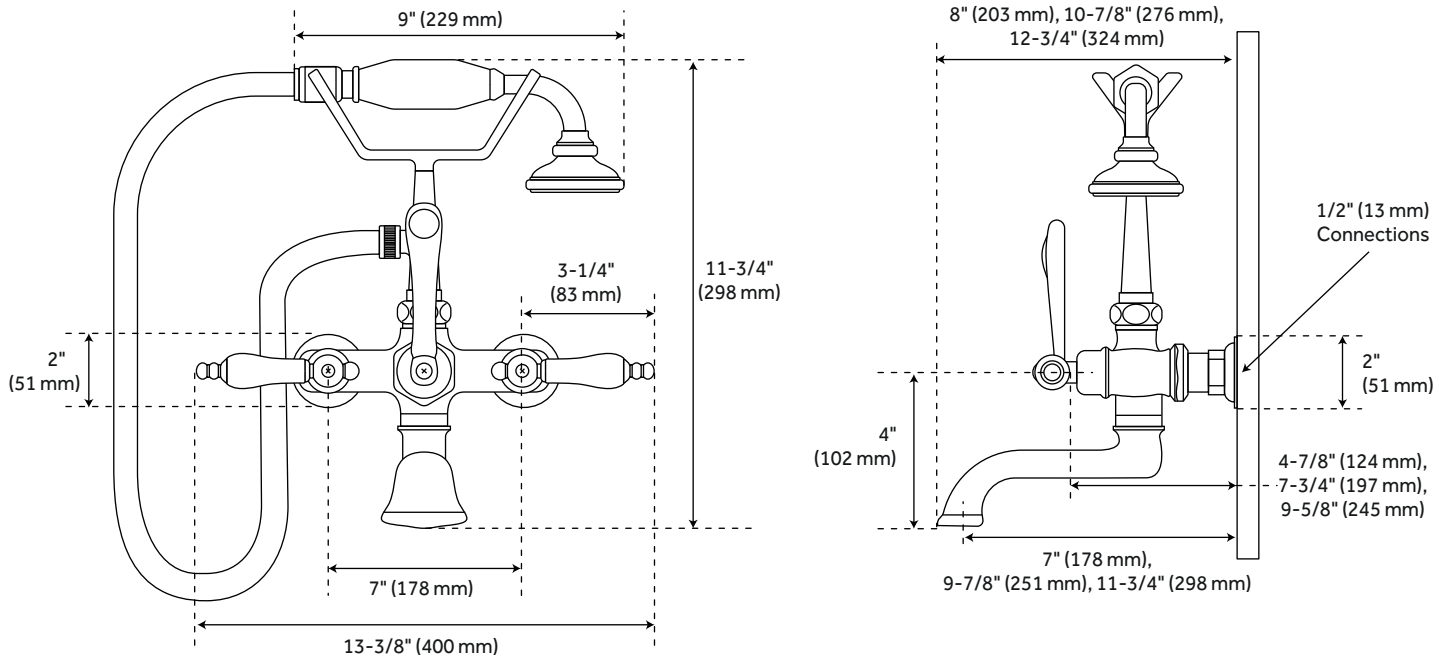

WALL-MOUNT TELEPHONE

FAUCET & HAND SHOWER - PORCELAIN LEVER HANDLES

SKU: 917399

FEATURES

- Faucet Centers: 7"
- Handle Type: Lever
- Features: Hand Shower Included
- Length: 13-3/8"
- Height: 11-3/4"
- Height To Spout: 4"
- Spout Width: 2"
- Handle Material: Porcelain
- Hot and Cold Indicators: Yes
- Drain Included: No
- Base Plate Length: 2"
- Base Plate Width: 2"
- Ceramic Disc Cartridges: Yes
- Couplers Included: Yes
- Hand Shower Hose Length: 60"