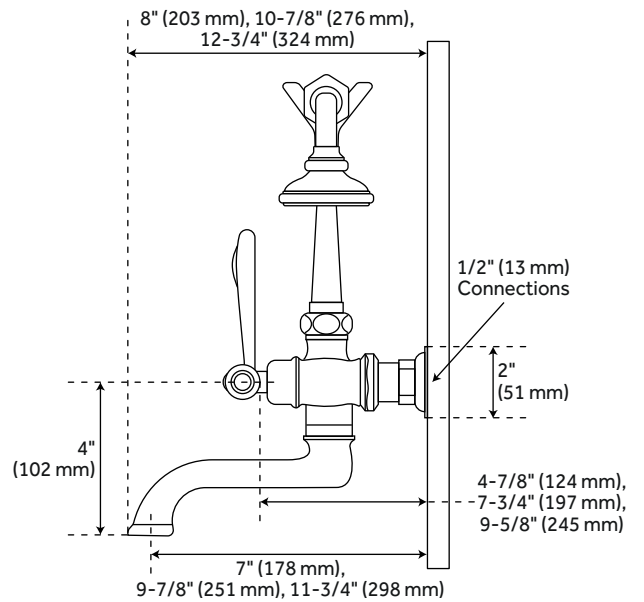

WALL-MOUNT

TELEPHONE FAUCET & HAND SHOWER - PORCELAIN LEVER HANDLES

SKU: 917399

FEATURES

Installation Type: Wall Mount
Design: Traditional
Faucet Centers: 7"
Handle Type: Lever
Features: Hand Shower Included
Length: 13-3/8"
Height: 11-3/4"
Height To Spout: 4"
Spout Width: 2"
Handle Material: Porcelain
Hot and Cold Indicators: Yes
Drain Included: No
Base Plate Length: 2"
Base Plate Width: 2"
Ceramic Disc Cartridges: Yes
Couplers Included: Yes
Hand Shower Hose Length: 60"