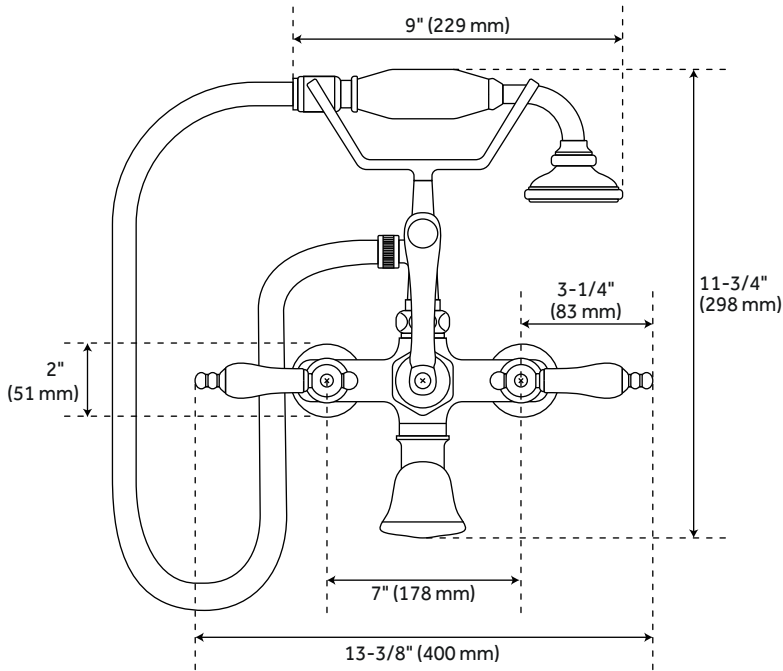

WALL-MOUNT

TELEPHONE FAUCET & HAND SHOWER - PORCELAIN LEVER HANDLES

SKU: 917399

FEATURES

Installation Type: Wall Mount
Design: Traditional
Faucet Centers: 7"
Handle Type: Lever
Features: Hand Shower Included
Length: 13-3/8"
Height: 11-3/4"
Height To Spout: 4"
Spout Width: 2"
Handle Material: Porcelain
Hot and Cold Indicators: Yes
Drain Included: No
Base Plate Length: 2"
Base Plate Width: 2"
Ceramic Disc Cartridges: Yes
Couplers Included: Yes
Hand Shower Hose Length: 60"