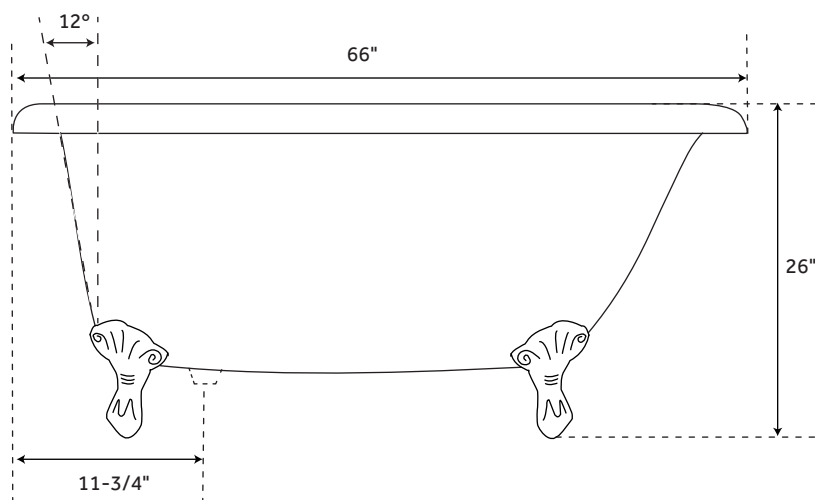

66" MIYA

CAST IRON ROLL-TOP CLAWFOOT TUB

SKU: 916654