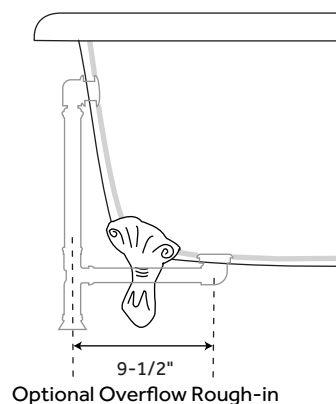

### FEATURES

- Design: Traditional
- Features: Custom Painting Available
- Overflow Hole: Yes
- Shape: Specialty
- Material: Cast Iron
- Exterior Treatment: Hand-Smoothed Painted White
- Interior Treatment: White Porcelain Enamel
- Feet Type: Ball & Claw
- Feet Material: Cast Iron
- Tap Deck: Yes
- Drain Included: No
- Drain Placement: End
- Faucet Included: No
- Water Capacity (Gallons): 29
- Water Depth To Overflow: 12"
- Built-In Adjusters: Yes
- Tub Weight Uncrated (lbs): 240
- Tub Weight Crated (lbs): 310

### FEATURES

Design: Traditional  
Features: Custom Painting Available  
Overflow Hole: Yes  
Shape: Specialty  
Material: Cast Iron  
Exterior Treatment: Hand-Smoothed  
Painted White  
Interior Treatment: White Porcelain Enamel  
Feet Type: Ball & Claw  
Feet Material: Cast Iron  
Tap Deck: Yes  
Drain Included: No  
Drain Placement: End  
Faucet Included: No  
Water Capacity (Gallons): 31  
Water Depth To Overflow: 12"  
Built-In Adjusters: Yes  
Tub Weight Uncrated (lbs): 254  
Tub Weight Crated (lbs): 310