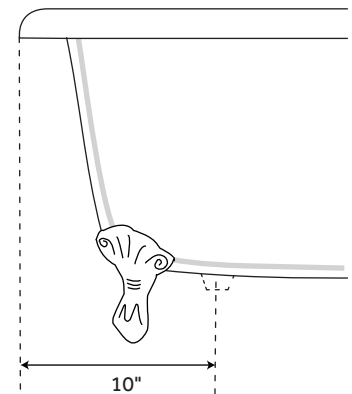

# 54" MIYA

## CAST IRON ROLL-TOP CLAWFOOT TUB

SKU: 916654

### FEATURES

- Design: Traditional
- Features: Custom Painting Available
- Overflow Hole: Yes
- Shape: Specialty
- Material: Cast Iron
- Exterior Treatment: Hand-Smoothed Painted White
- Interior Treatment: White Porcelain Enamel
- Feet Type: Ball & Claw
- Feet Material: Cast Iron
- Tap Deck: Yes
- Drain Included: No
- Drain Placement: End
- Faucet Included: No
- Water Capacity (Gallons): 29
- Water Depth To Overflow: 12"
- Built-In Adjusters: Yes
- Tub Weight Uncrated (lbs): 240
- Tub Weight Crated (lbs): 310