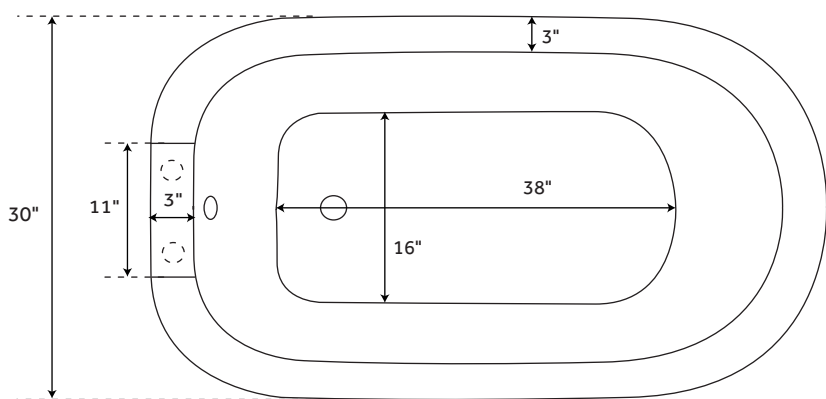

61" MIYA

CAST IRON ROLL-TOP CLAWFOOT TUB

SKU: 916654