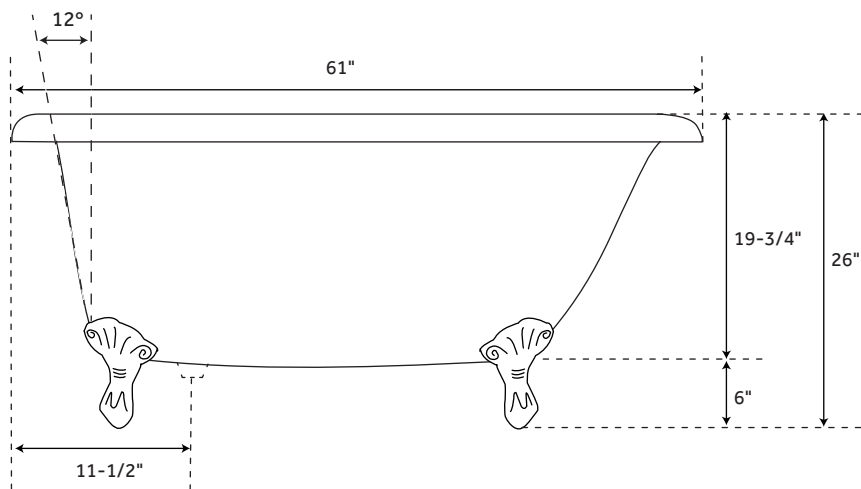

61" MIYA

CAST IRON ROLL-TOP CLAWFOOT TUB

SKU: 916654