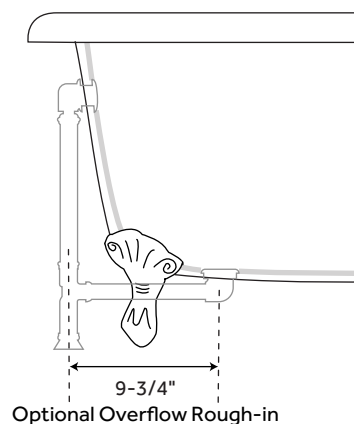

### FEATURES

Design: Traditional  
Features: Custom Painting Available  
Overflow Hole: Yes  
Shape: Specialty  
Material: Cast Iron  
Exterior Treatment: Hand-Smoothed  
Painted White  
Interior Treatment: White Porcelain Enamel  
Feet Type: Ball & Claw  
Feet Material: Cast Iron  
Tap Deck: Yes  
Drain Included: No  
Drain Placement: End  
Faucet Included: No  
Water Capacity (Gallons): 31  
Water Depth To Overflow: 12"  
Built-In Adjusters: Yes  
Tub Weight Uncrated (lbs): 254  
Tub Weight Crated (lbs): 310

### SIGNATURE HARDWARE LIFETIME WARRANTY

See website for warranty information

All measurements are approximate. Measurements may vary +/- 1/2".

REVISED 01/29/2019

### FEATURES

Design: Traditional  
Features: Custom Painting Available  
Overflow Hole: Yes  
Shape: Specialty  
Material: Cast Iron  
Exterior Treatment: Hand-Smoothed  
Painted White  
Interior Treatment: White Porcelain Enamel  
Feet Type: Ball & Claw  
Feet Material: Cast Iron  
Tap Deck: Yes  
Drain Included: No  
Drain Placement: End  
Faucet Included: No  
Water Capacity (Gallons): 42  
Water Depth To Overflow: 12"  
Built-In Adjusters: Yes  
Tub Weight Uncrated (lbs): 300  
Tub Weight Crated (lbs): 390