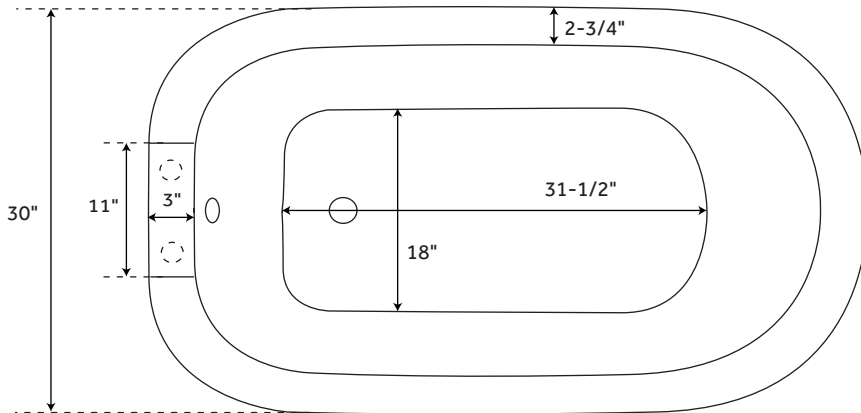

# 54" MIYA

## CAST IRON ROLL-TOP CLAWFOOT TUB

SKU: 916654

### FEATURES

- Design: Traditional
- Features: Custom Painting Available
- Overflow Hole: Yes
- Shape: Specialty
- Material: Cast Iron
- Exterior Treatment: Hand-Smoothed Painted White
- Interior Treatment: White Porcelain Enamel
- Feet Type: Ball & Claw
- Feet Material: Cast Iron
- Tap Deck: Yes
- Drain Included: No
- Drain Placement: End
- Faucet Included: No
- Water Capacity (Gallons): 29
- Water Depth To Overflow: 12"
- Built-In Adjusters: Yes
- Tub Weight Uncrated (lbs): 240
- Tub Weight Crated (lbs): 310

### FEATURES

Design: Traditional  
Features: Custom Painting Available  
Overflow Hole: Yes  
Shape: Specialty  
Material: Cast Iron  
Exterior Treatment: Hand-Smoothed  
Painted White  
Interior Treatment: White Porcelain Enamel  
Feet Type: Ball & Claw  
Feet Material: Cast Iron  
Tap Deck: Yes  
Drain Included: No  
Drain Placement: End  
Faucet Included: No  
Water Capacity (Gallons): 42  
Water Depth To Overflow: 12"  
Built-In Adjusters: Yes  
Tub Weight Uncrated (lbs): 300  
Tub Weight Crated (lbs): 390