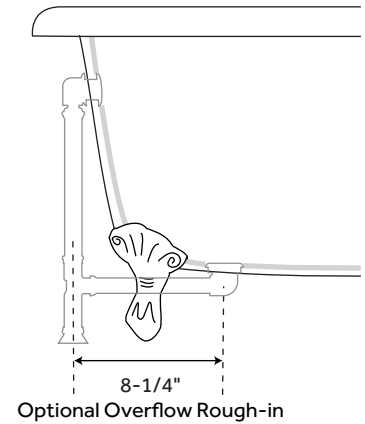

## CAST IRON ROLL-TOP CLAWFOOT TUB

SKU: 916654

### FEATURES

- Design: Traditional
- Features: Custom Painting Available
- Overflow Hole: Yes
- Shape: Specialty
- Material: Cast Iron
- Exterior Treatment: Hand-Smoothed Painted White
- Interior Treatment: White Porcelain Enamel
- Feet Type: Ball & Claw
- Feet Material: Cast Iron
- Tap Deck: Yes
- Drain Included: No
- Drain Placement: End
- Faucet Included: No
- Water Capacity (Gallons): 29
- Water Depth To Overflow: 12"
- Built-In Adjusters: Yes
- Tub Weight Uncrated (lbs): 240
- Tub Weight Crated (lbs): 310