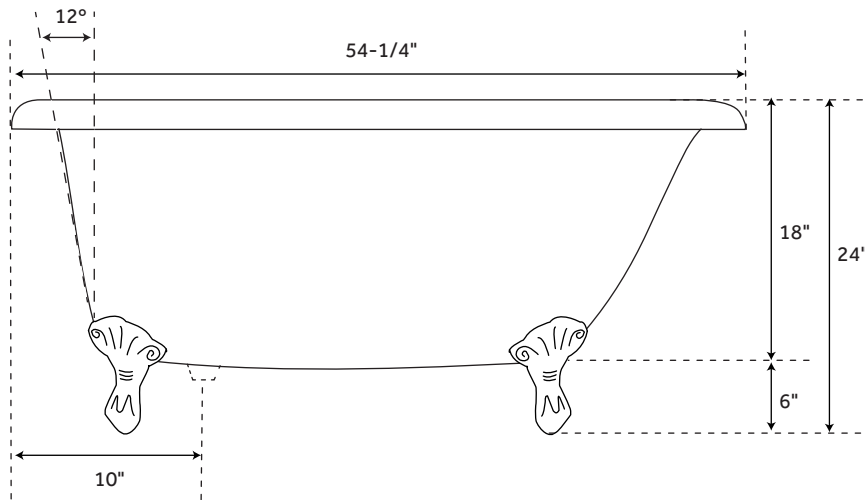

# 54" MIYA

## CAST IRON ROLL-TOP CLAWFOOT TUB

SKU: 916654

### FEATURES

- Design: Traditional
- Features: Custom Painting Available
- Overflow Hole: Yes
- Shape: Specialty
- Material: Cast Iron
- Exterior Treatment: Hand-Smoothed Painted White
- Interior Treatment: White Porcelain Enamel
- Feet Type: Ball & Claw
- Feet Material: Cast Iron
- Tap Deck: Yes
- Drain Included: No
- Drain Placement: End
- Faucet Included: No
- Water Capacity (Gallons): 29
- Water Depth To Overflow: 12"
- Built-In Adjusters: Yes
- Tub Weight Uncrated (lbs): 240
- Tub Weight Crated (lbs): 310