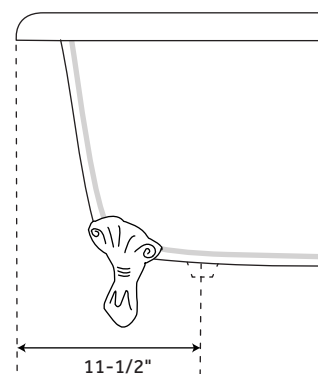

61" MIYA

CAST IRON ROLL-TOP CLAWFOOT TUB

SKU: 916654