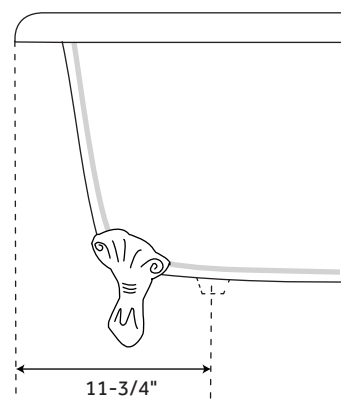

66" MIYA

CAST IRON ROLL-TOP CLAWFOOT TUB

SKU: 916654