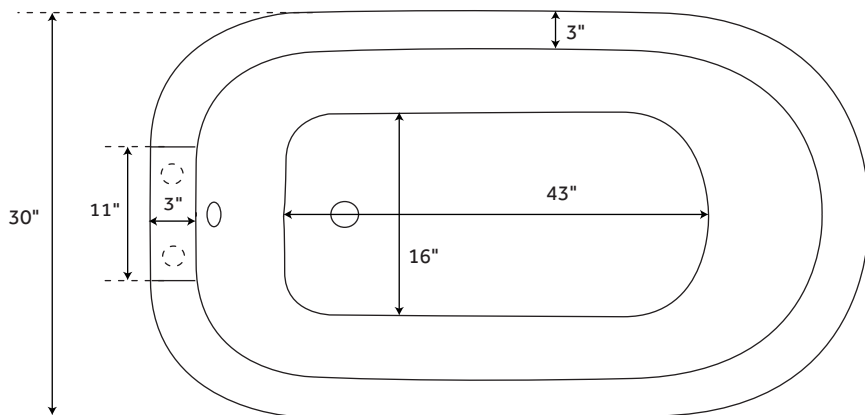

66" MIYA

CAST IRON ROLL-TOP CLAWFOOT TUB

SKU: 916654