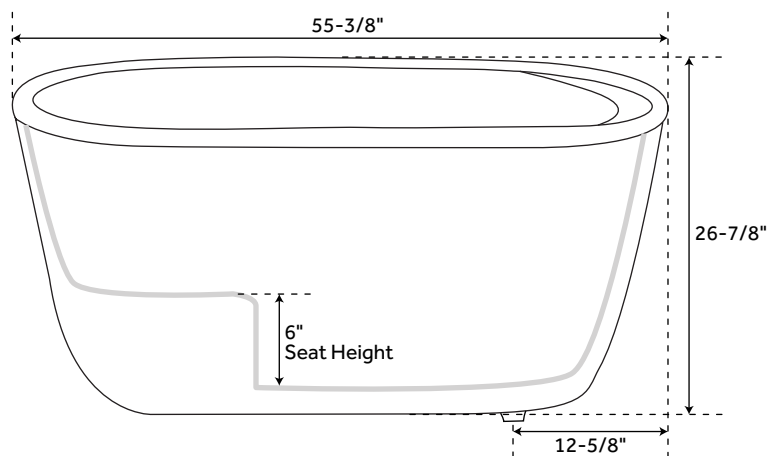

55" VADA

ACRYLIC SOAKING AIR TUB

SKU: 916530

FEATURES

- Product Finish: White
- Overflow Hole: Yes
- Shape: Oval
- Material: Acrylic
- Length: 55"
- Width: 29-1/2"
- Height: 26-7/8"
- Tub Interior Length: 38-1/2"
- Tub Interior Width: 20-1/2"
- Water Depth To Overflow: 18"
- Tap Deck: Yes
- Drain Placement: End
- Faucet Included: No
- Faucet Drillings: Tap Deck - No Drillings
- Built-In Adjusters: Yes
- Water Capacity: 55 gallons
- Tub Weight Uncrated (lbs): 200
- Tub Weight Crated (lbs): 310

- 2" Above the bottom of overflow hole OR
- 2" Above the tub rim

REMOTE CONTROL

- CG+/RTC-SENSOR-WP
- 12 – 15 YEAR BATTERY LIFE

INSIDE OF BATH

- (12) MAXI AIR JETS WITH 24 OPENINGS

ELBOWS FOR
AIR JETS

TEES FOR
AIR JETS