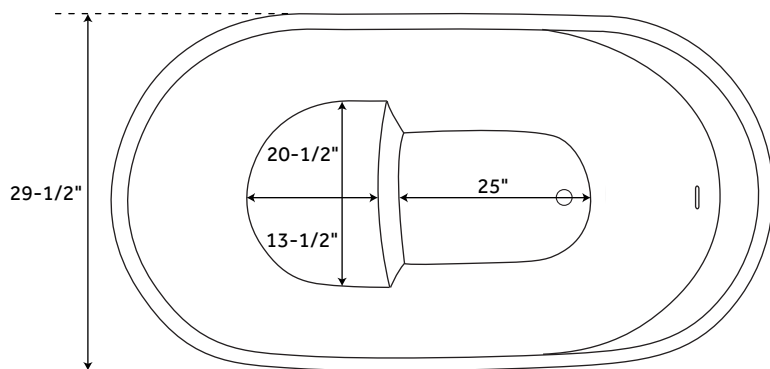

55" VADA

ACRYLIC SOAKING AIR TUB

SKU: 916530

FEATURES

- Product Finish: White
- Overflow Hole: Yes
- Shape: Oval
- Material: Acrylic
- Length: 55"
- Width: 29-1/2"
- Height: 26-7/8"
- Tub Interior Length: 38-1/2"
- Tub Interior Width: 20-1/2"
- Water Depth To Overflow: 18"
- Tap Deck: Yes
- Drain Placement: End
- Faucet Included: No
- Faucet Drillings: Tap Deck - No Drillings
- Built-In Adjusters: Yes
- Water Capacity: 55 gallons
- Tub Weight Uncrated (lbs): 200
- Tub Weight Crated (lbs): 310

- 2" Above the bottom of overflow hole OR
- 2" Above the tub rim

REMOTE CONTROL

- CG+/RTC-SENSOR-WP
- 12 – 15 YEAR BATTERY LIFE

INSIDE OF BATH

- (12) MAXI AIR JETS WITH 24 OPENINGS

ELBOWS FOR
AIR JETS

TEES FOR
AIR JETS