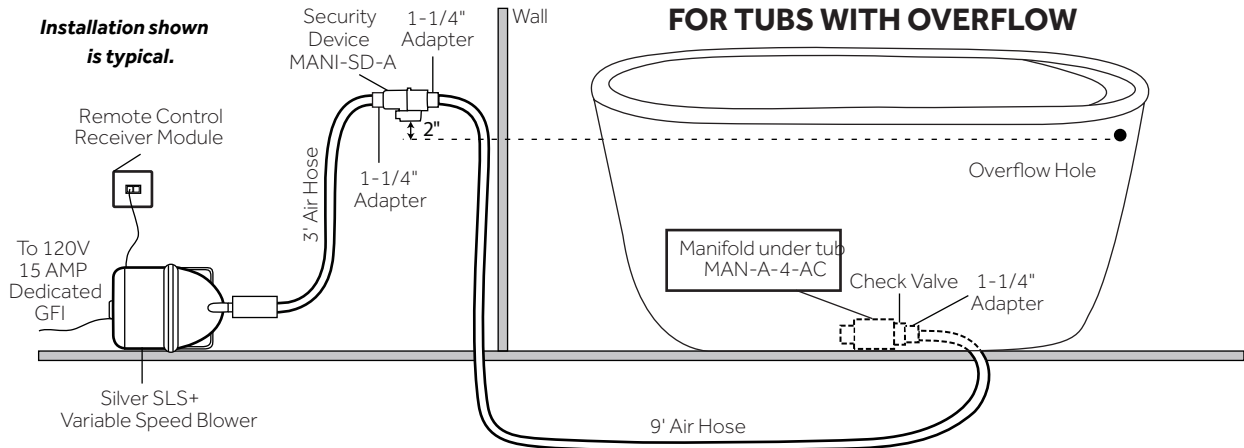

COMPONENTS LIST

- BM-TWP BALL CHECK VALVE JETS
- MANI-SD-A SECURITY DEVICE
- MAN-A-4-AC MANIFOLD
- SILVER SLS+ VARIABLE SPEED BLOWER

INSTALLATION

Install blower behind a wall (with an access panel) or in a closet. Blower can also be installed under floor. Ensure the security device, MANI-DS-A, is at least:

- 2" Above the bottom of overflow hole OR
- 2" Above the tub rim

REMOTE CONTROL

- CG+/RTC-SENSOR-WP
- 12 – 15 YEAR BATTERY LIFE

INSIDE OF BATH

- (12) MAXI AIR JETS WITH 24 OPENINGS

ELBOWS FOR
AIR JETS

TEES FOR
AIR JETS

55" VADA

ACRYLIC SOAKING AIR TUB

SKU: 916530

FEATURES

- Product Finish: White
- Overflow Hole: Yes
- Shape: Oval
- Material: Acrylic
- Length: 55"
- Width: 29-1/2"
- Height: 26-7/8"
- Tub Interior Length: 38-1/2"
- Tub Interior Width: 20-1/2"
- Water Depth To Overflow: 18"
- Tap Deck: Yes
- Drain Placement: End
- Faucet Included: No
- Faucet Drillings: Tap Deck - No Drillings
- Built-In Adjusters: Yes
- Water Capacity: 55 gallons
- Tub Weight Uncrated (lbs): 200
- Tub Weight Crated (lbs): 310