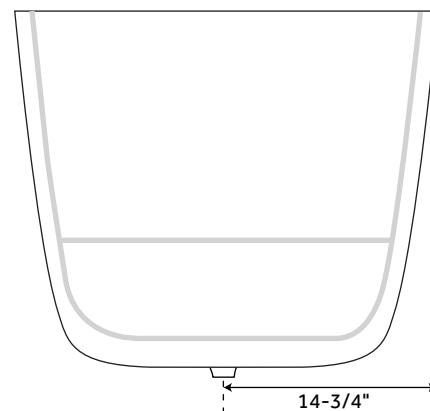

55" VADA

ACRYLIC SOAKING AIR TUB

SKU: 916530

FEATURES

- Product Finish: White
- Overflow Hole: Yes
- Shape: Oval
- Material: Acrylic
- Length: 55"
- Width: 29-1/2"
- Height: 26-7/8"
- Tub Interior Length: 38-1/2"
- Tub Interior Width: 20-1/2"
- Water Depth To Overflow: 18"
- Tap Deck: Yes
- Drain Placement: End
- Faucet Included: No
- Faucet Drillings: Tap Deck - No Drillings
- Built-In Adjusters: Yes
- Water Capacity: 55 gallons
- Tub Weight Uncrated (lbs): 200
- Tub Weight Crated (lbs): 310

- 2" Above the bottom of overflow hole OR
- 2" Above the tub rim

REMOTE CONTROL

- CG+/RTC-SENSOR-WP
- 12 – 15 YEAR BATTERY LIFE

INSIDE OF BATH

- (12) MAXI AIR JETS WITH 24 OPENINGS

ELBOWS FOR
AIR JETS

TEES FOR
AIR JETS