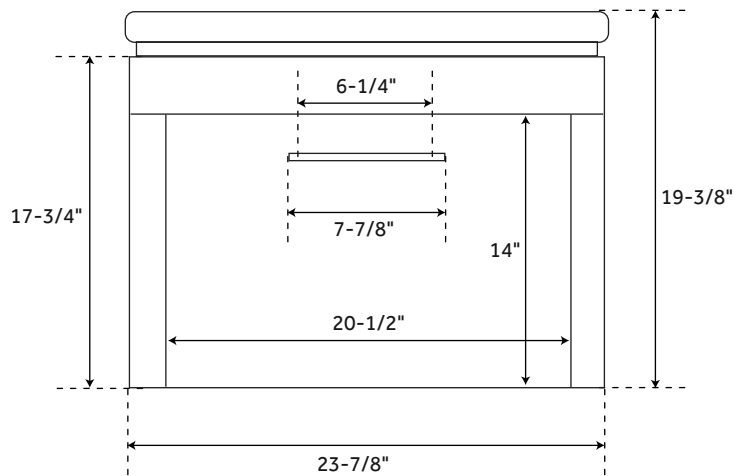

24" SVEN

WALL-MOUNT VANITY WITH MIRROR

SKU: 916522

FEATURES

Material: Wood
Installation Type: Wall Mount
Number of Basins: 1
Number of Doors: 1
Sink Installation: Integral
Features: Matching Mirror, Soft-Close Hinges
Assembly Required: No
Hardware Finish: Brushed Nickel
Faucet Centers: Single-Hole
Faucet Included: No
Sink Included: Yes
Sink Color: White
Sink Material: Porcelain
Basin Length: 21"
Basin Width: 8-3/4"
Basin Overflow: Yes
Water Depth To Overflow: 3-1/2"
Water Depth to Rim: 5"
Backsplash: No
Mirror Included: Yes