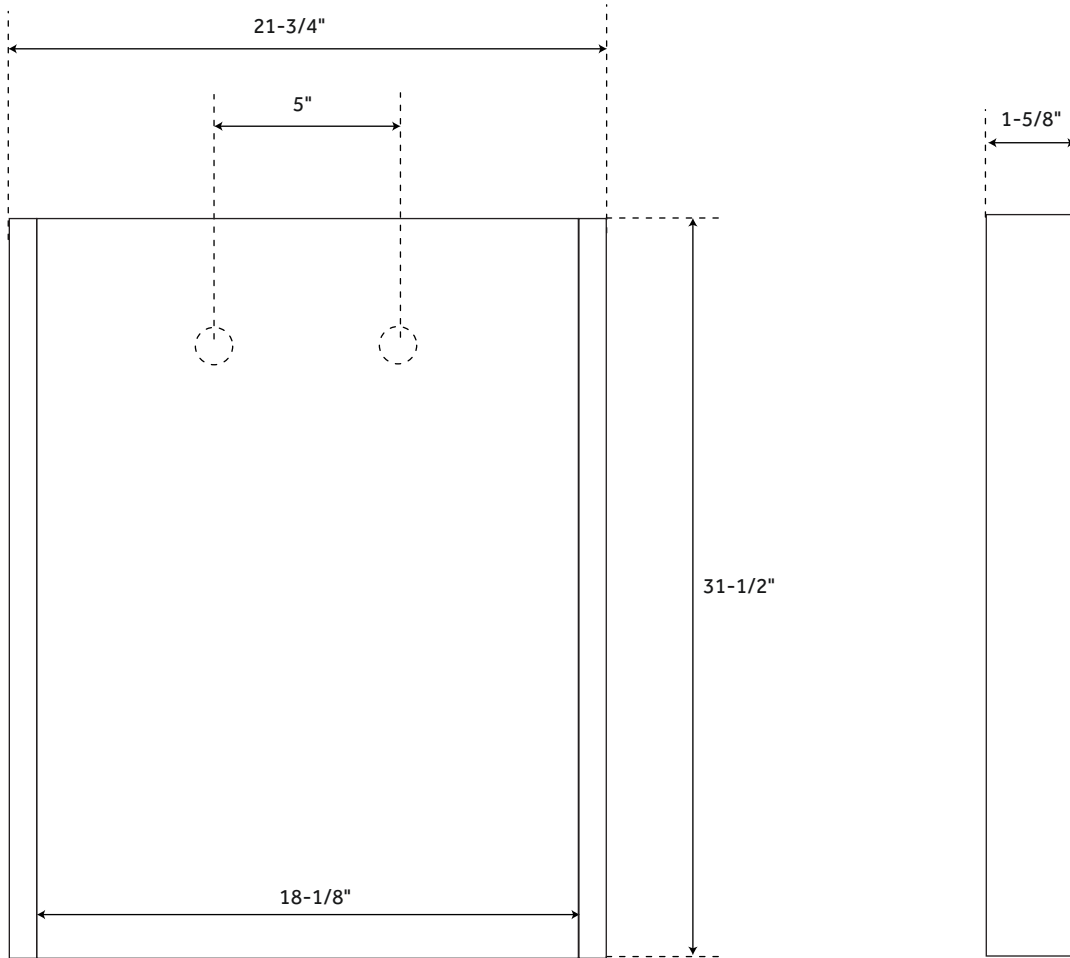

24" SVEN

MIRROR

SKU: 916522

REVISED 1/18/2019