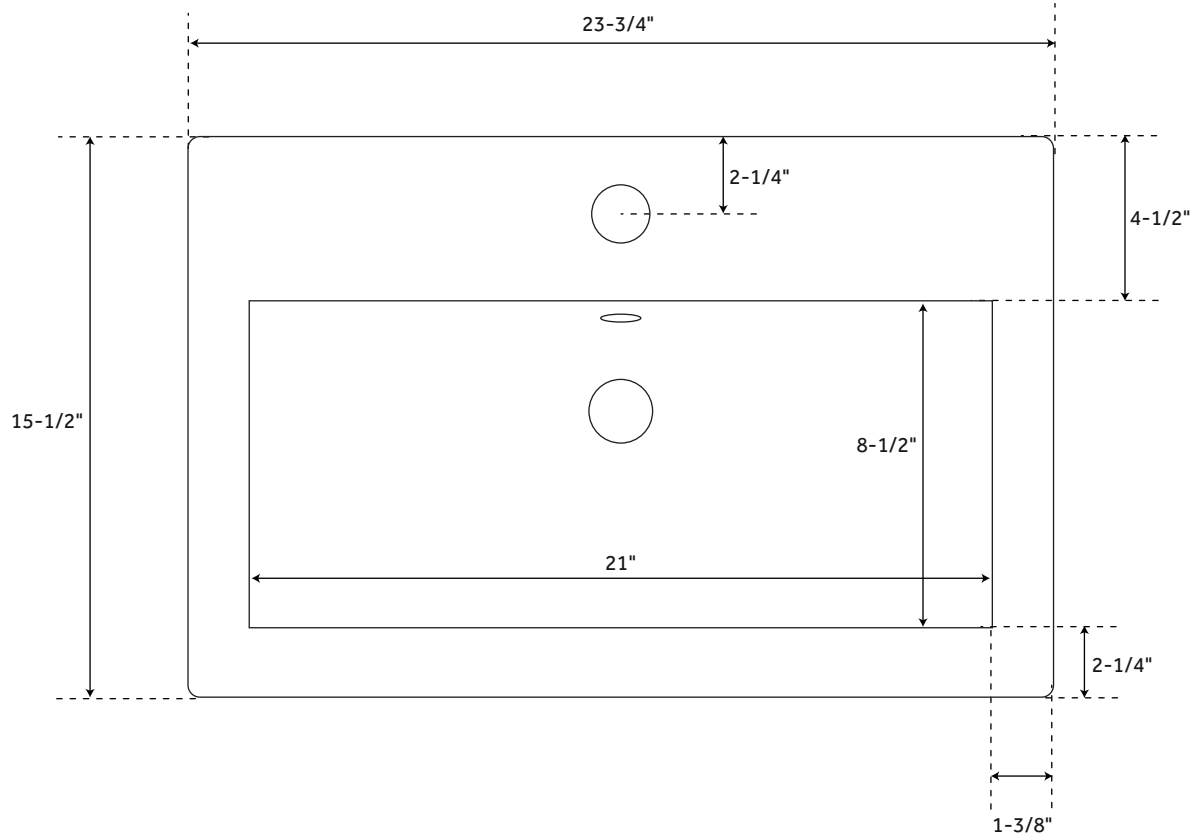

24" SVEN

SINK

SKU: 916522

REVISED 1/18/2019