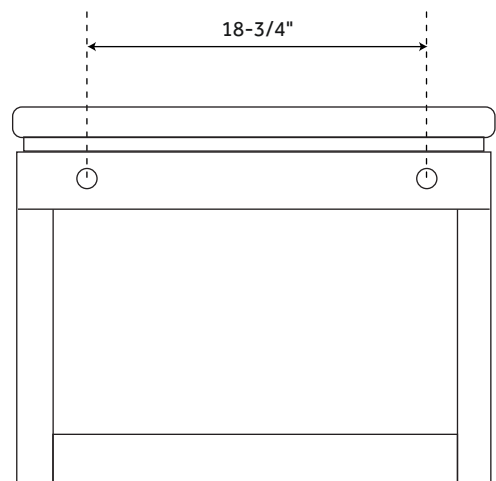

24" SVEN

WALL-MOUNT VANITY WITH MIRROR

SKU: 916522

FEATURES

Material: Wood
Installation Type: Wall Mount
Number of Basins: 1
Number of Doors: 1
Sink Installation: Integral
Features: Matching Mirror, Soft-Close Hinges
Assembly Required: No
Hardware Finish: Brushed Nickel
Faucet Centers: Single-Hole
Faucet Included: No
Sink Included: Yes
Sink Color: White
Sink Material: Porcelain
Basin Length: 21"
Basin Width: 8-3/4"
Basin Overflow: Yes
Water Depth To Overflow: 3-1/2"
Water Depth to Rim: 5"
Backsplash: No
Mirror Included: Yes