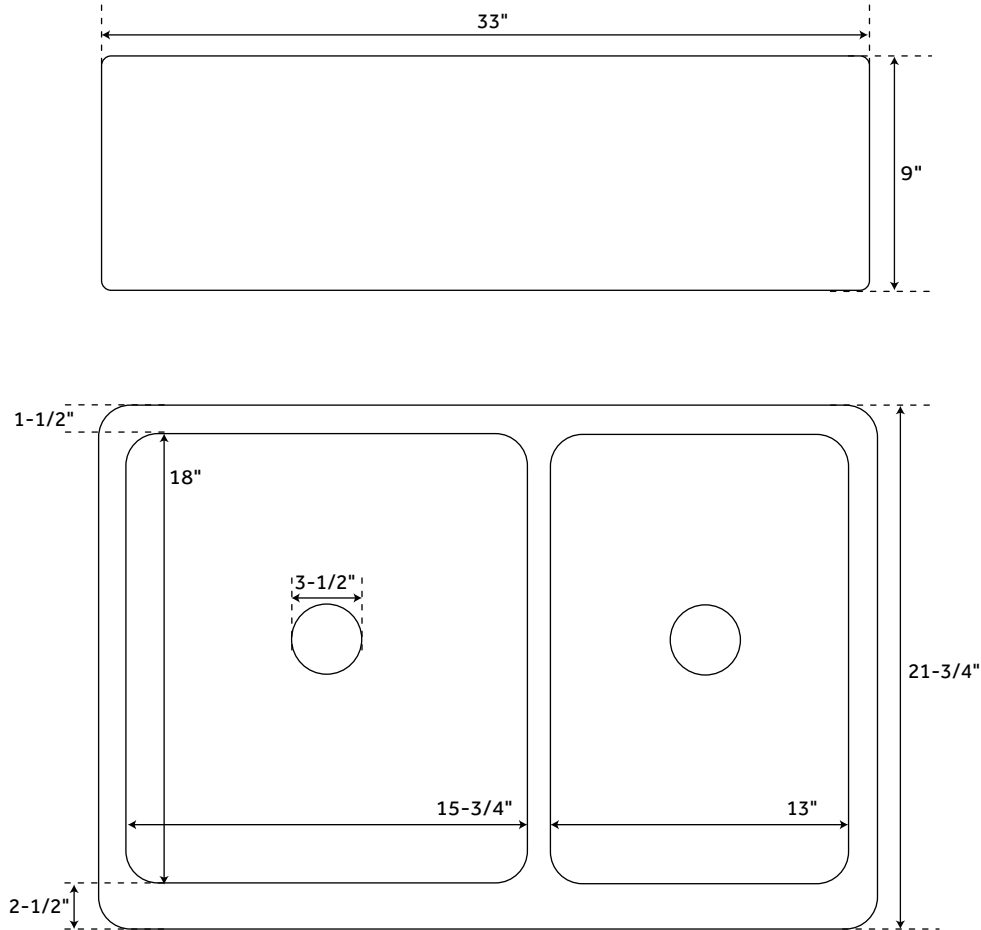

33" VINE DESIGN

60/40 OFFSET DOUBLE-BOWL COPPER FARMHOUSE SINK

SKU: 915858

FEATURES

- Material: Copper
- Basin Split: 60/40
- Apron Design: Vine
- Number of Basins: 2
- Product Color: Antique Copper
- Length: 33"
- Width: 21-3/4"
- Height: 9"
- Large Bowl Length: 15-3/4"
- Large Bowl Width: 18"
- Small Bowl Length: 13"
- Small Bowl Width: 18"
- Water Depth to Rim: 9"
- Apron Front Rim Thickness: 2-1/2"
- Side and Back Rim Thickness: 1-1/2"
- Metal Gauge/Thickness: 16 Gauge
- Drain Size: 3-1/2"
- Exterior Treatment: Embossed