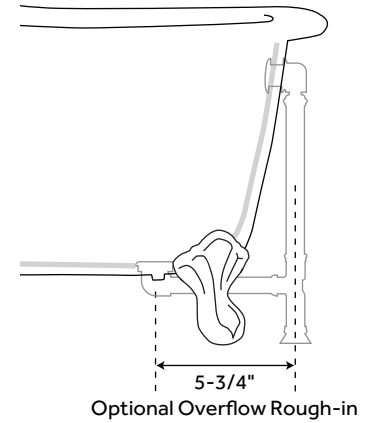

43" CARTER

MINI ACRYLIC CLAWFOOT TUB

SKU: 913495

FEATURES

- Features: Custom Painting Available
- Shape: Specialty
- Material: Acrylic
- Length: 43-1/2"
- Width: 22-3/4"
- Height: 28"
- Tub Interior Length: 29"
- Tub Interior Width: 12"
- Water Depth to Rim: 14-1/2"
- Water Depth To Overflow: 11-3/4"
- Exterior Treatment: Smooth
- Interior Treatment: Smooth
- Feet Type: Ball & Claw
- Feet Material: Cast Aluminum
- Drain Included: Optional
- Drain Placement: End
- Faucet Included: No
- Faucet Drillings: No Drillings
- Water Capacity (Gallons): 17
- Built-In Adjusters: Yes
- Jet Color: White

SIGNATURE HARDWARE LIFETIME WARRANTY

See website for warranty information

All measurements are approximate. Measurements may vary +/- 1/2".

REVISED 12/04/2018