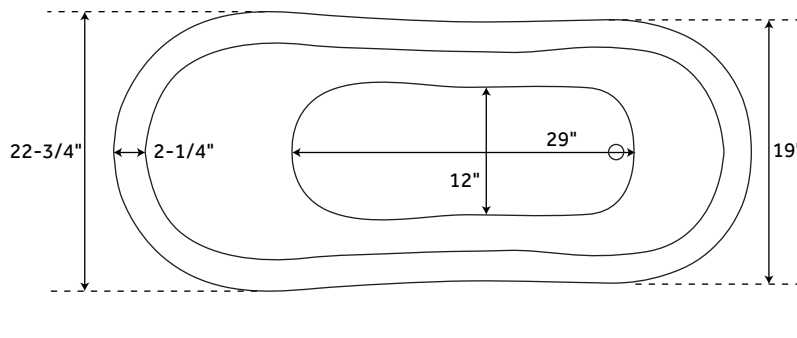

43" CARTER

MINI ACRYLIC CLAWFOOT TUB

SKU: 913495

FEATURES

- Features: Custom Painting Available
- Shape: Specialty
- Material: Acrylic
- Length: 43-1/2"
- Width: 22-3/4"
- Height: 28"
- Tub Interior Length: 29"
- Tub Interior Width: 12"
- Water Depth to Rim: 14-1/2"
- Water Depth To Overflow: 11-3/4"
- Exterior Treatment: Smooth
- Interior Treatment: Smooth
- Feet Type: Ball & Claw
- Feet Material: Cast Aluminum
- Drain Included: Optional
- Drain Placement: End
- Faucet Included: No
- Faucet Drillings: No Drillings
- Water Capacity (Gallons): 17
- Built-In Adjusters: Yes
- Jet Color: White

SIGNATURE HARDWARE LIFETIME WARRANTY

See website for warranty information

All measurements are approximate. Measurements may vary +/- 1/2".

REVISED 12/04/2018