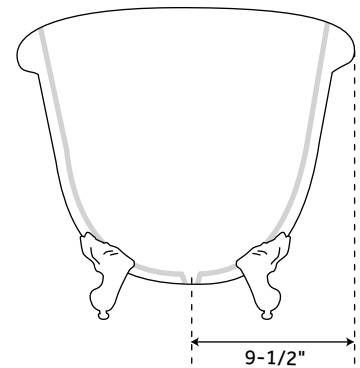

43" CARTER

MINI ACRYLIC CLAWFOOT TUB

SKU: 913495

FEATURES

- Features: Custom Painting Available
- Shape: Specialty
- Material: Acrylic
- Length: 43-1/2"
- Width: 22-3/4"
- Height: 28"
- Tub Interior Length: 29"
- Tub Interior Width: 12"
- Water Depth to Rim: 14-1/2"
- Water Depth To Overflow: 11-3/4"
- Exterior Treatment: Smooth
- Interior Treatment: Smooth
- Feet Type: Ball & Claw
- Feet Material: Cast Aluminum
- Drain Included: Optional
- Drain Placement: End
- Faucet Included: No
- Faucet Drillings: No Drillings
- Water Capacity (Gallons): 17
- Built-In Adjusters: Yes
- Jet Color: White