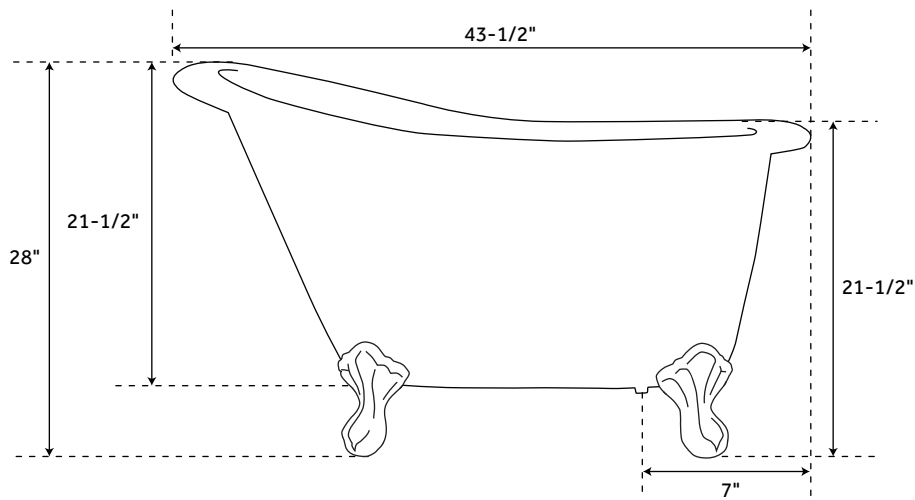

43" CARTER

MINI ACRYLIC CLAWFOOT TUB

SKU: 913495

FEATURES

- Features: Custom Painting Available
- Shape: Specialty
- Material: Acrylic
- Length: 43-1/2"
- Width: 22-3/4"
- Height: 28"
- Tub Interior Length: 29"
- Tub Interior Width: 12"
- Water Depth to Rim: 14-1/2"
- Water Depth To Overflow: 11-3/4"
- Exterior Treatment: Smooth
- Interior Treatment: Smooth
- Feet Type: Ball & Claw
- Feet Material: Cast Aluminum
- Drain Included: Optional
- Drain Placement: End
- Faucet Included: No
- Faucet Drillings: No Drillings
- Water Capacity (Gallons): 17
- Built-In Adjusters: Yes
- Jet Color: White

SIGNATURE HARDWARE LIFETIME WARRANTY

See website for warranty information

All measurements are approximate. Measurements may vary +/- 1/2".

REVISED 12/04/2018