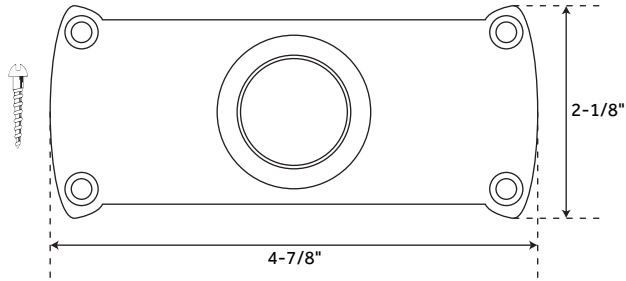

# CORNER

## SOLID BRASS SHOWER CURTAIN ROD

SKU: 913110

Optional Sizes:  
30" L x 30" W,  
36" L x 36" W,  
48" L x 48" W,  
60" L x 30" W,  
60" L x 48" W,  
66" L x 27" W,  
72" L x 36" W,  
72" L x 48" W

### FEATURES

- Material: Brass
- Metal Thickness: .6mm
- Assembly Required: Yes
- Rod may be cut to desired length
- Includes one 36" ceiling support which may be cut to needed length
- Brass rods include rectangular Jumbo Rod Flanges and mounting hardware