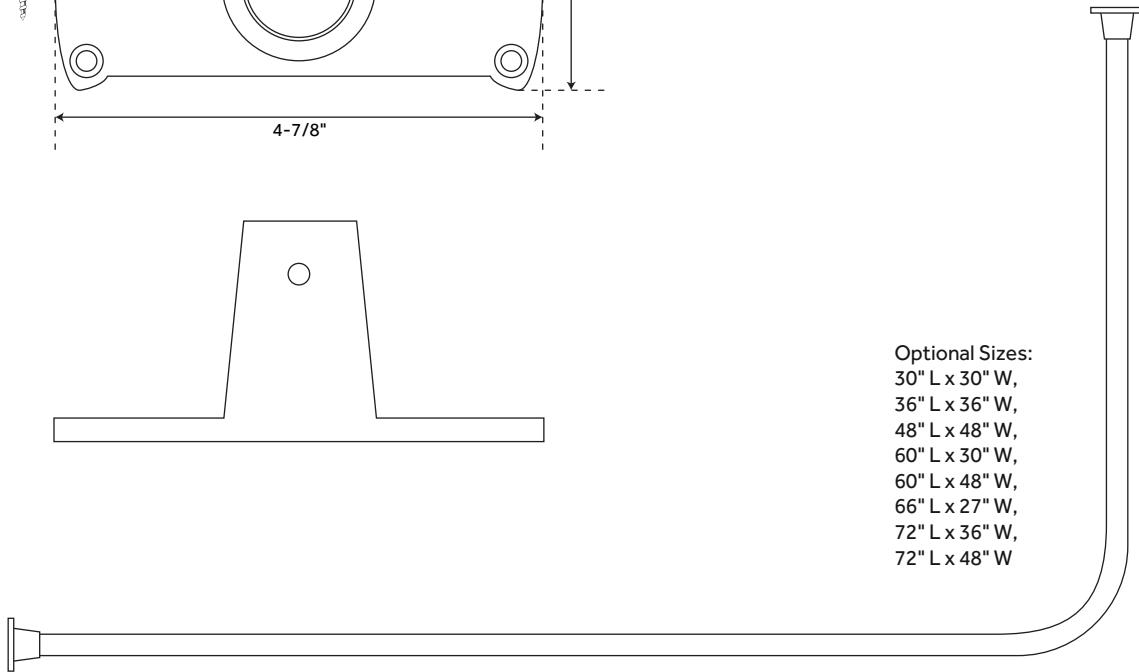

# CORNER

## SOLID BRASS SHOWER CURTAIN ROD

SKU: 913110

Optional Sizes:  
30" L x 30" W,  
36" L x 36" W,  
48" L x 48" W,  
60" L x 30" W,  
60" L x 48" W,  
66" L x 27" W,  
72" L x 36" W,  
72" L x 48" W

### FEATURES

- Material: Brass
- Metal Thickness: .6mm
- Assembly Required: Yes
- Rod may be cut to desired length
- Includes one 36" ceiling support which may be cut to needed length
- Brass rods include rectangular Jumbo Rod Flanges and mounting hardware