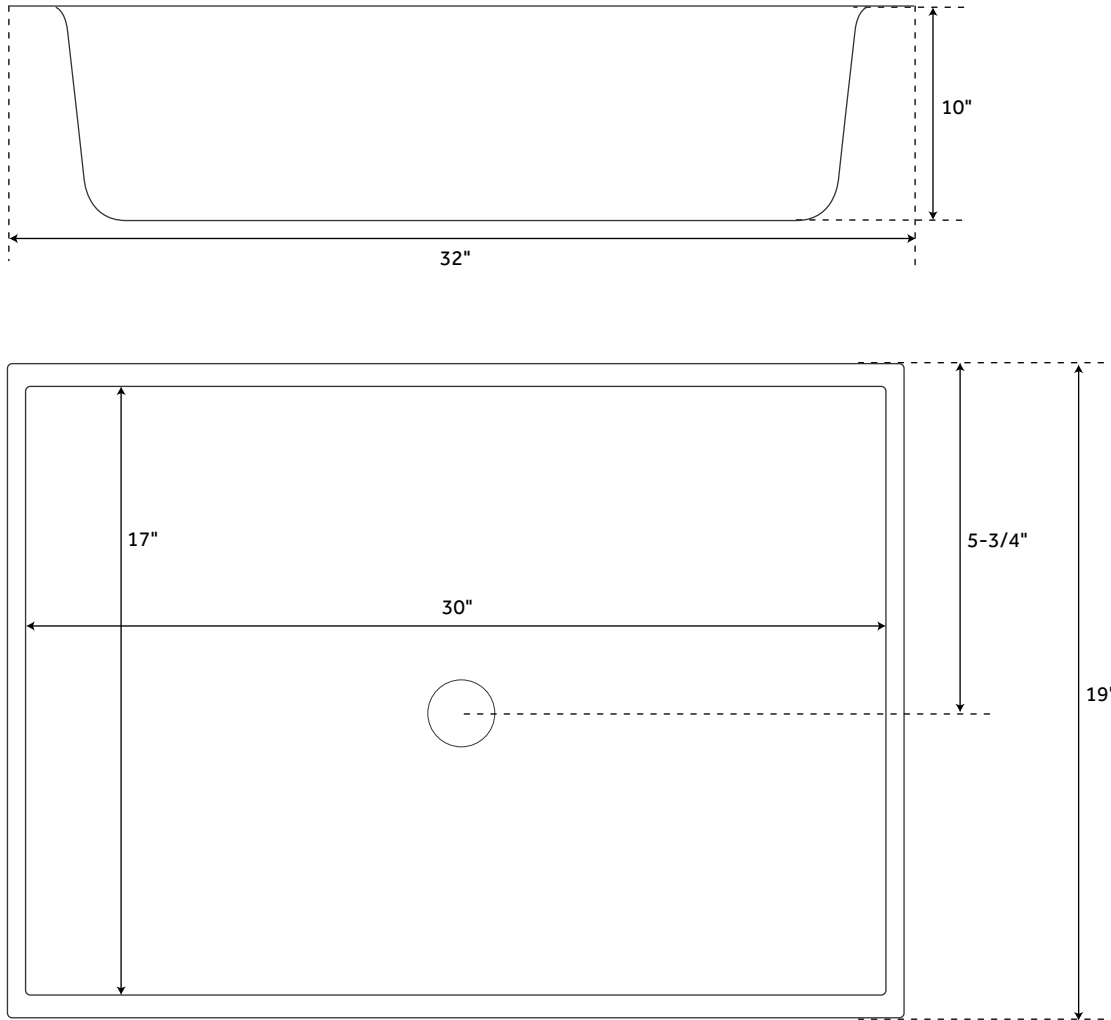

# 32" X 19" OPTIMUM

## RECTANGULAR STAINLESS STEEL UNDERMOUNT SINK

SKU: 912381

### FEATURES

- Number of Basins: 1
- Product Color: Stainless Steel
- Length: 20"
- Width: 15"
- Height: 10"
- Basin Length: 18"
- Basin Width: 13"
- Water Depth to Rim: 8-1/8"
- Rim Thickness: 1-1/8"
- Metal Gauge/Thickness: 16 Gauge
- Faucet Holes: No Faucet Hole
- Drain Included: Optional
- Drain Size: 3-1/2"