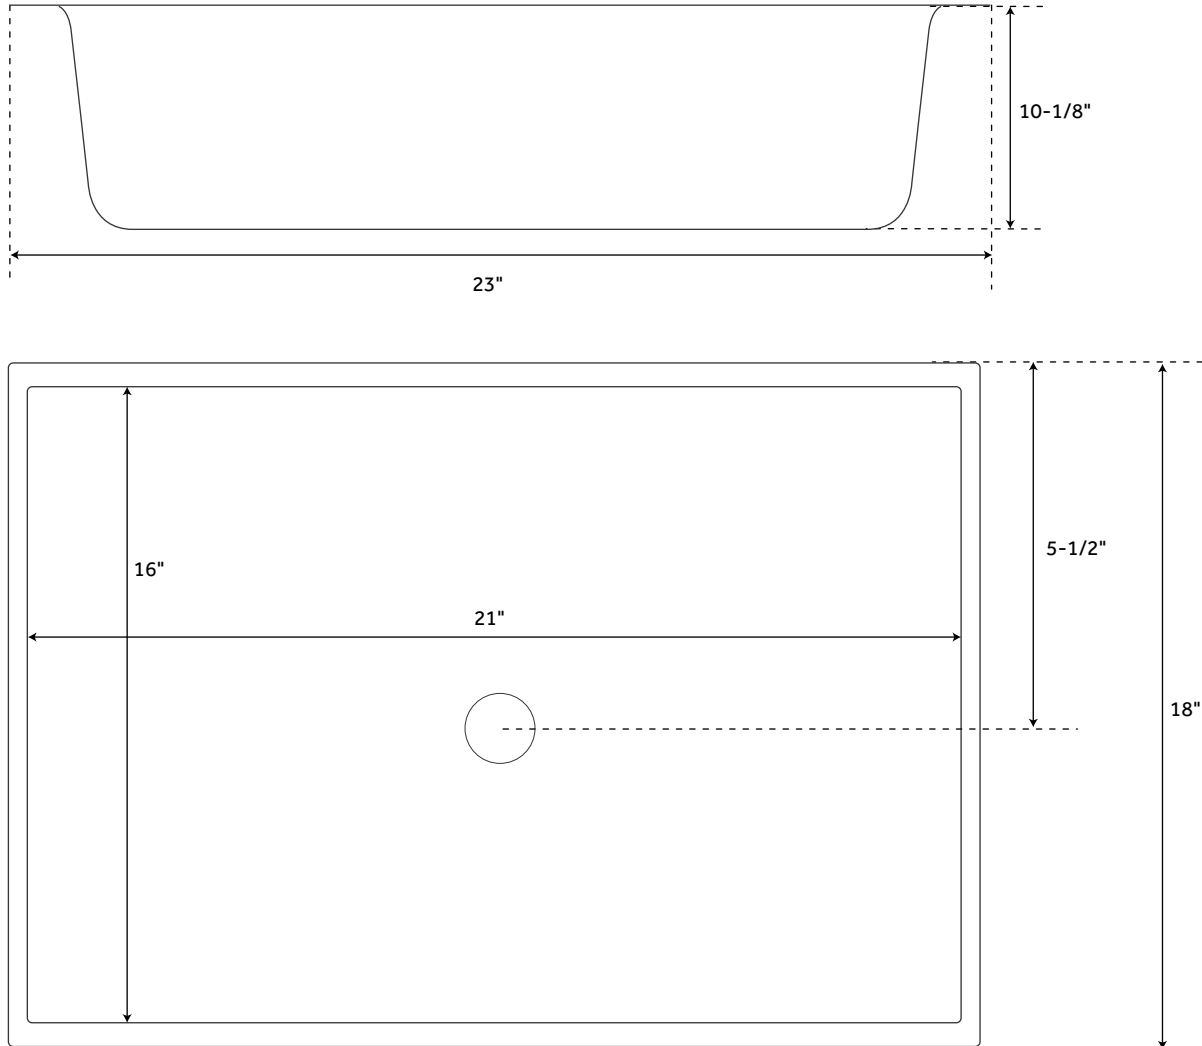

# 23" OPTIMUM

## RECTANGULAR STAINLESS STEEL UNDERMOUNT SINK

SKU: 912381

### FEATURES

- Number of Basins: 1
- Product Color: Stainless Steel
- Length: 23"
- Width: 18"
- Height: 10"
- Basin Length: 21"
- Basin Width: 16"
- Water Depth to Rim: 10-1/8"
- Rim Thickness: 1-1/8"
- Metal Gauge/Thickness: 16 Gauge
- Faucet Holes: No Faucet Hole
- Drain Included: Optional
- Drain Size: 3-1/2"