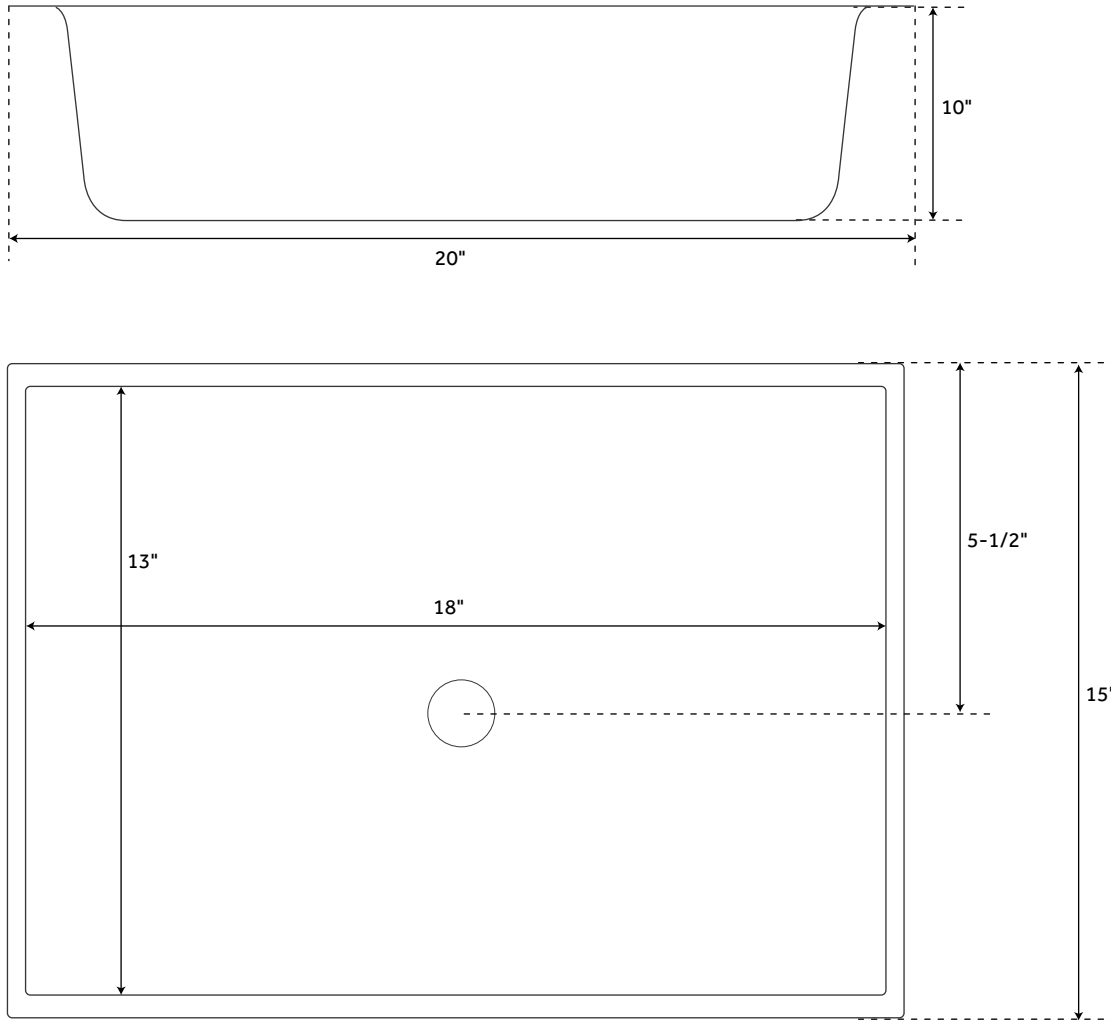

20" OPTIMUM

RECTANGULAR STAINLESS STEEL UNDERMOUNT SINK

SKU: 912381

FEATURES

- Number of Basins: 1
- Product Color: Stainless Steel
- Length: 20"
- Width: 15"
- Height: 10"
- Basin Length: 18"
- Basin Width: 13"
- Water Depth to Rim: 8-1/8"
- Rim Thickness: 1-1/8"
- Metal Gauge/Thickness: 16 Gauge
- Faucet Holes: No Faucet Hole
- Drain Included: Optional
- Drain Size: 3-1/2"