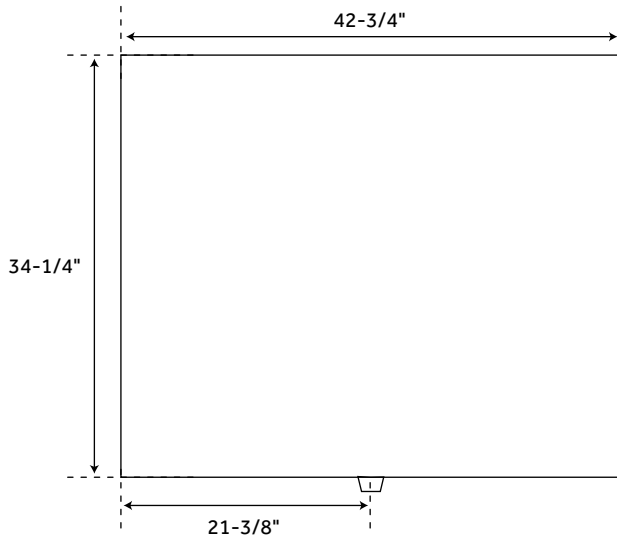

# 43" SIMONE

POLISHED STAINLESS STEEL SOAKING TUB - BRUSHED INTERIOR

SKU: 912095

## FEATURES

- Design: Modern
- Product Finish: Stainless Steel
- Overflow Hole: No
- Shape: Round
- Material: Stainless Steel
- Water Depth to Rim: 30"
- Exterior Treatment: Polished
- Interior Treatment: Brushed
- Metal Gauge/Thickness: 16 Gauge
- Tap Deck: No
- Drain Included: No
- Drain Placement: Center
- Faucet Included: No
- Faucet Drillings: No Drillings
- Water Capacity (Gallons): 130
- Tub Weight Uncrated (lbs): 200
- Tub Weight Crated (lbs): 310