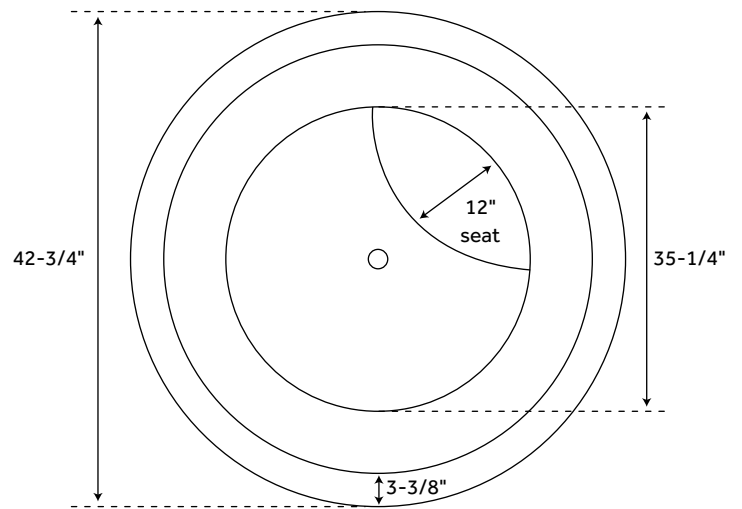

# 43" SIMONE

POLISHED STAINLESS STEEL SOAKING TUB - BRUSHED INTERIOR

SKU: 912095

## FEATURES

- Design: Modern
- Product Finish: Stainless Steel
- Overflow Hole: No
- Shape: Round
- Material: Stainless Steel
- Water Depth to Rim: 30"
- Exterior Treatment: Polished
- Interior Treatment: Brushed
- Metal Gauge/Thickness: 16 Gauge
- Tap Deck: No
- Drain Included: No
- Drain Placement: Center
- Faucet Included: No
- Faucet Drillings: No Drillings
- Water Capacity (Gallons): 130
- Tub Weight Uncrated (lbs): 200
- Tub Weight Crated (lbs): 310