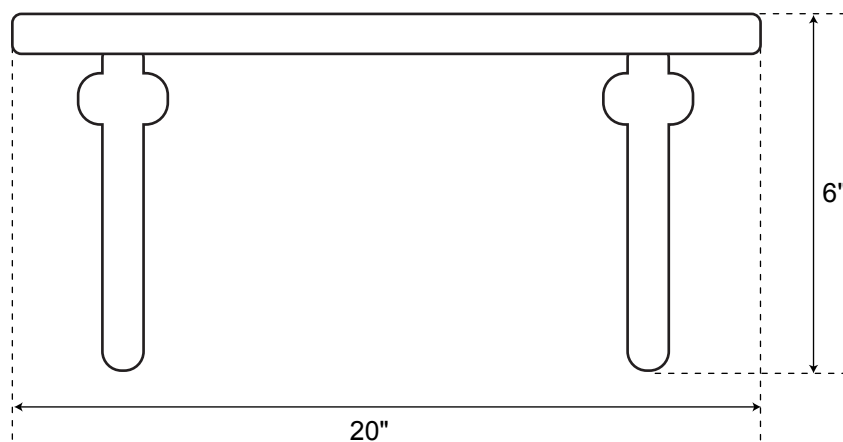

SPECIFICATIONS

Chiseled Edge

Granite Shelf with Classic Brackets

Overall Dimensions	20" L x 6" W (front to back) x 6" H
--------------------	-------------------------------------

All measurements are approximate.

Front

Side