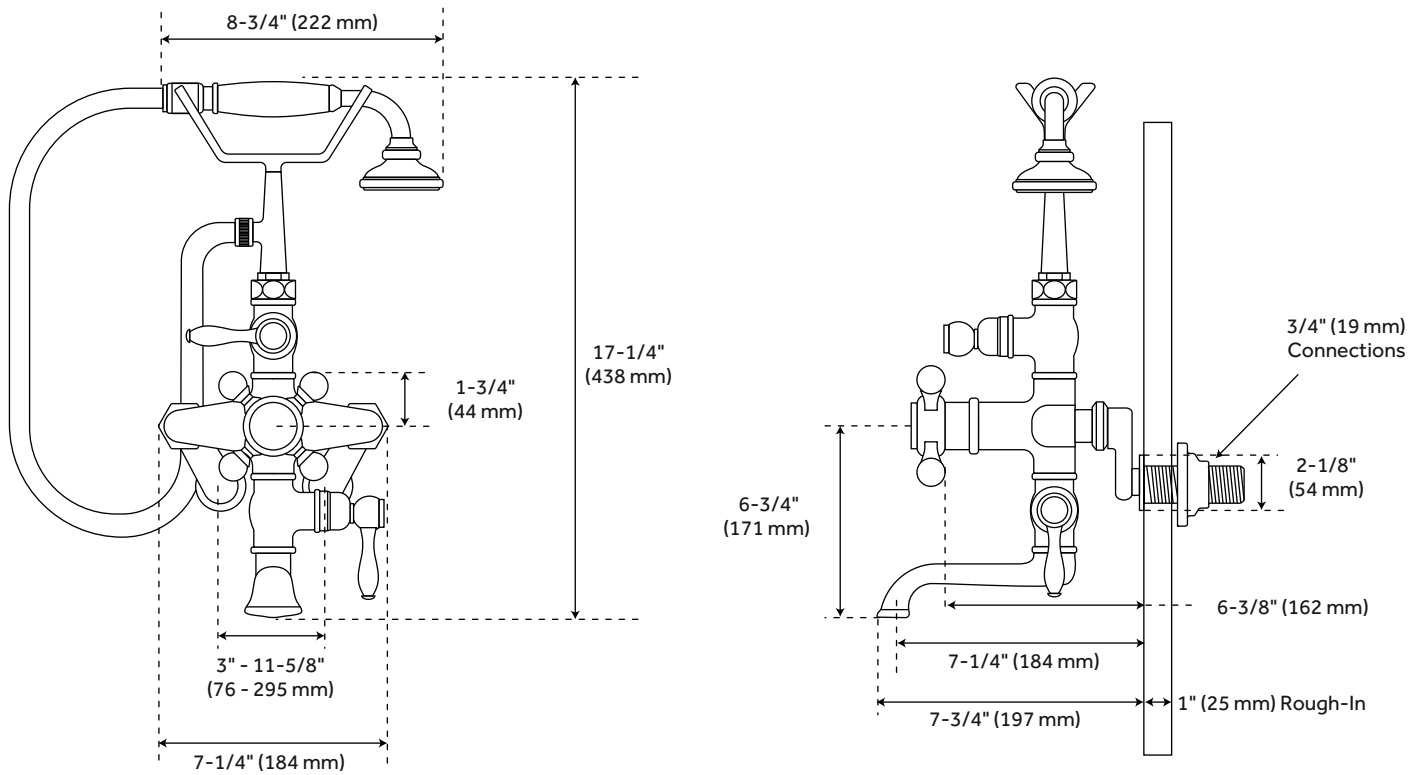

TRADITIONAL

THERMOSTATIC TUB WALL-MOUNT FAUCET AND HAND SHOWER

SKU: 910664

FEATURES

Faucet Centers: 3-3/8" - 12-3/8"
Handle Type: Lever
Max. Deck Thickness: 1"
Material: Brass
Length: 7-1/4"
Width: 7-3/4"
Height: 17-1/4"
Height To Spout: 6-3/4"
Spout Reach: 7-1/4"
Base Plate Length: 2-1/8"
Base Plate Width: 2-1/8"
Hand Shower Style: Telephone