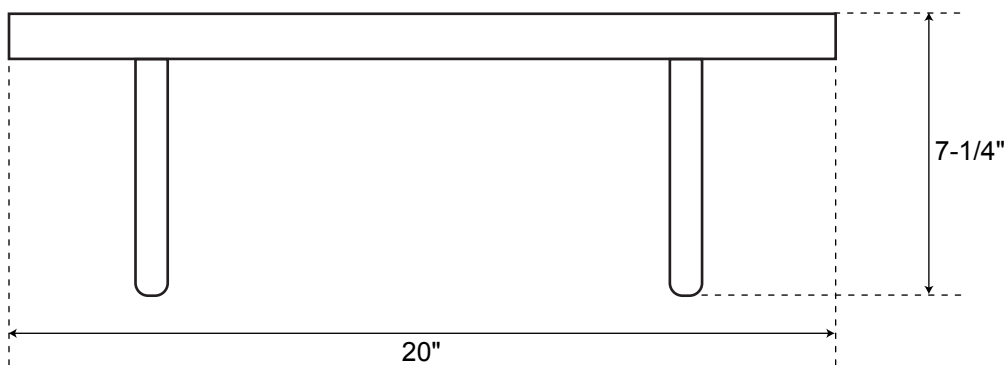

SPECIFICATIONS

Overall Dimensions	20" L x 6" W (front to back) x 7-1/4" H
--------------------	---

All measurements are approximate.

Polished Chiseled Edge

Marble Shelf
with Arrow Scrollwork Brackets

Front

Side