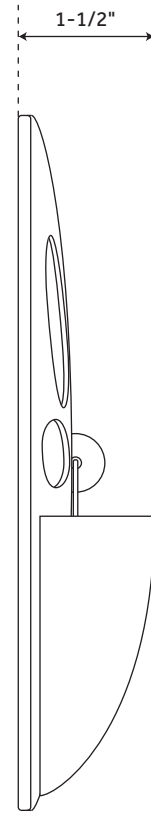

HEAVY DUTY

OVERFLOW COVER WITH BOLT

SKU: 910385

FEATURES

Material: Brass

Length: 3"

Height: 3"

Depth: 1-1/2"

Bolt: 1-3/4"

Bronze Patina, a dark and distressed living finish, is over solid bronze. All other finishes are plated over solid brass

Includes bolt with loop to hold chain

Holds rubber stopper out of the water

Allows an additional 1" of water in the tub

SIGNATURE HARDWARE

LIFETIME WARRANTY

See website for warranty information

All product dimensions are nominal.

REVISED 03/21/2019