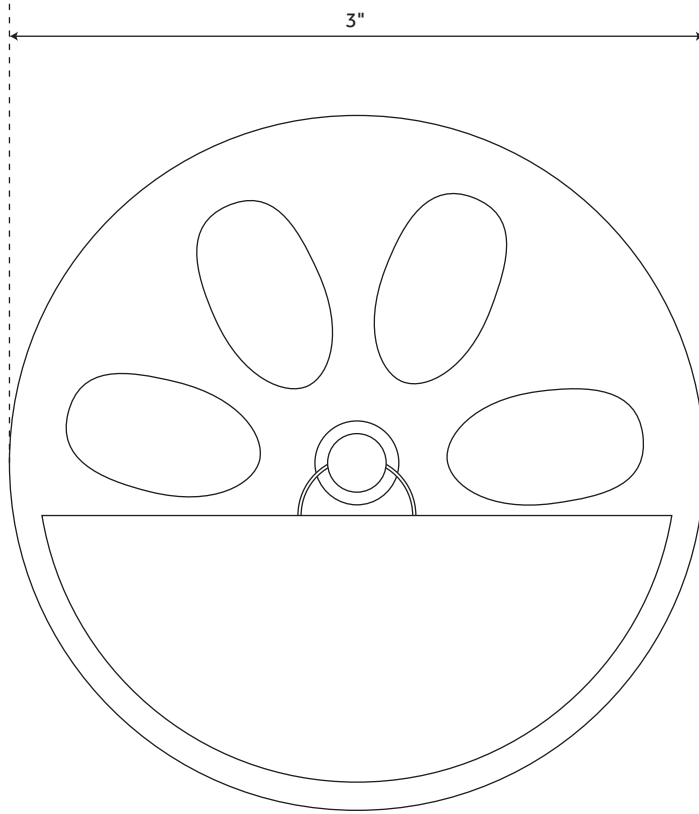

HEAVY DUTY

OVERFLOW COVER WITH BOLT

SKU: 910385

FEATURES

Material: Brass

Length: 3"

Height: 3"

Depth: 1-1/2"

Bolt: 1-3/4"

Bronze Patina, a dark and distressed living finish, is over solid bronze. All other finishes are plated over solid brass

Includes bolt with loop to hold chain

Holds rubber stopper out of the water