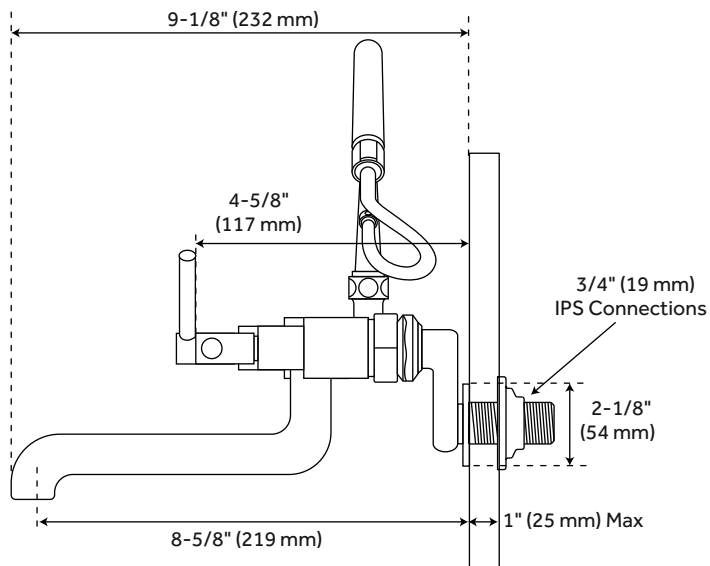

MODERN

TUB-WALL WALL MOUNT FAUCET | MODERN HAND SHOWER | LEVER HANDLES

SKU: 909075

FEATURES

Faucet Centers: 3" - 9"
Handle Type: Lever
Max. Deck Thickness: 1"
Material: Brass
Length: 11-3/4"
Width: 9-1/8"
Height: 13-1/2"
Height To Spout: 3-1/2"
Spout Reach: 8-5/8"
Handle Material: Brass
Base Plate Length: 2-1/8"
Base Plate Width: 2-1/8"
Ceramic Disc Cartridges: Yes
Couplers Included: Yes
Hand Shower Hose Length: 60"