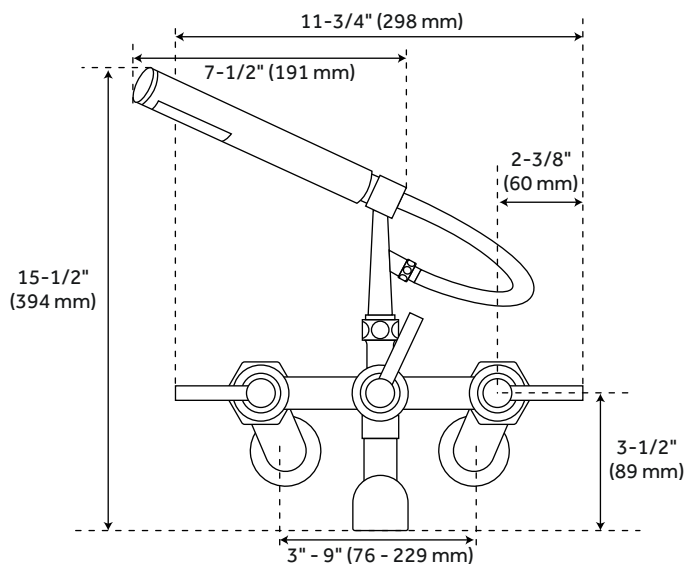

MODERN

TUB-WALL WALL MOUNT FAUCET | MODERN HAND SHOWER | LEVER HANDLES

SKU: 909075

FEATURES

Faucet Centers: 3" - 9"
Handle Type: Lever
Max. Deck Thickness: 1"
Material: Brass
Length: 11-3/4"
Width: 9-1/8"
Height: 13-1/2"
Height To Spout: 3-1/2"
Spout Reach: 8-5/8"
Handle Material: Brass
Base Plate Length: 2-1/8"
Base Plate Width: 2-1/8"
Ceramic Disc Cartridges: Yes
Couplers Included: Yes
Hand Shower Hose Length: 60"