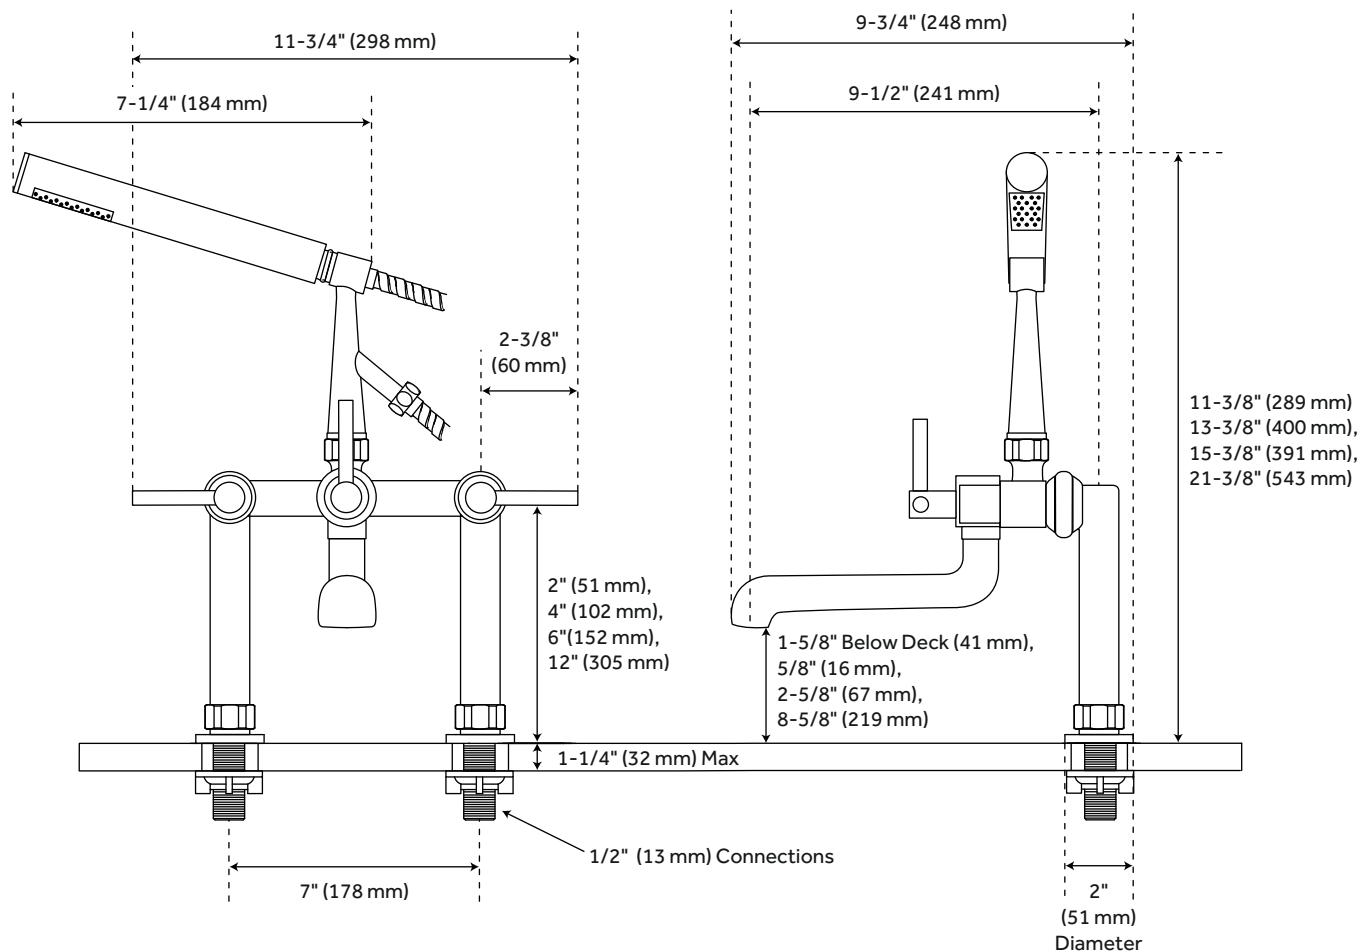

## DECK-MOUNT TUB FAUCET AND MODERN HAND SHOWER - LEVER HANDLES

SKU: 909071

### FEATURES

- Faucet Centers: 7"
- Handle Type: Lever
- Material: Brass
- Length: 11-3/4"
- Width: 9-3/4"
- Spout Reach: 9-1/2"
- Handle Material: Brass
- Hot and Cold Indicators: No
- Drain Included: No
- Base Plate Length: 2"
- Base Plate Width: 2"
- Ceramic Disc Cartridges: Yes
- Diverter Included: Yes
- Couplers Included: Yes
- Hand Shower Hose Length: 60"