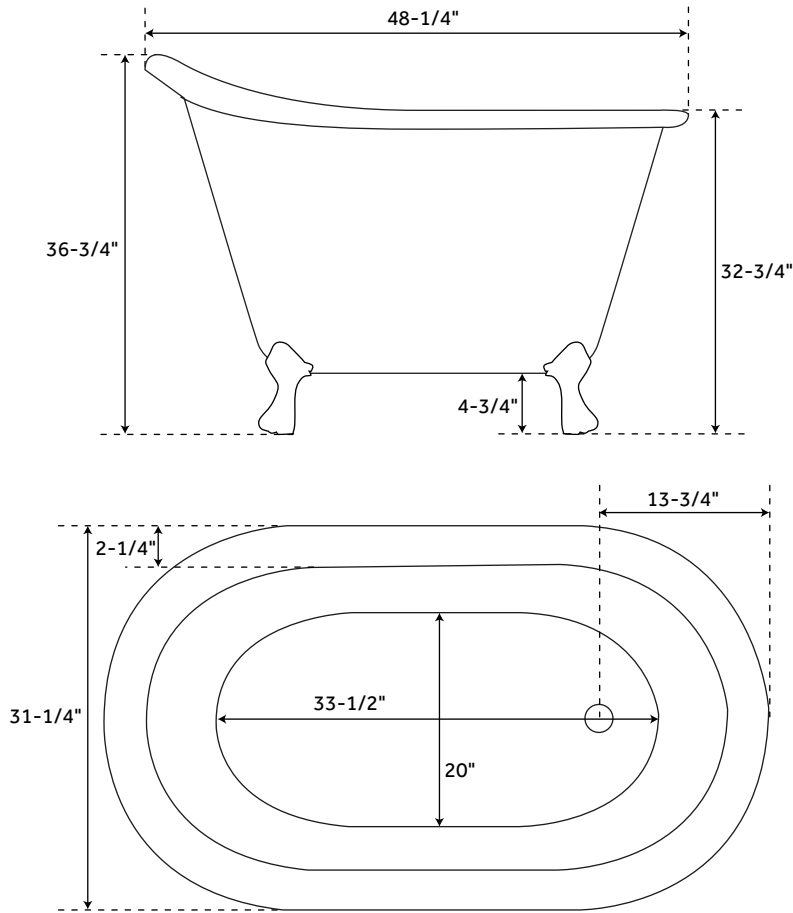

# 49" ABBEY

## HAMMERED COPPER SLIPPER CLAWFOOT SOAKING TUB - ANTIQUE COPPER

SKU: 908236

### FEATURES

Product Finish: Antique Copper Patina  
Overflow Hole: Optional  
Shape: Oval  
Length: 49"  
Width: 31-1/4"  
Height: 36-3/4"  
Tub Interior Length: 33-1/2"  
Tub Interior Width: 20"  
Water Depth to Rim: 27-1/4"  
Water Depth To Overflow: 20-1/4"  
Exterior Treatment: Hammered  
Interior Treatment: Hammered  
Feet Type: Lion Paw  
Metal Gauge/Thickness: 16 Gauge  
Tap Deck: No  
Drain Included: Optional  
Drain Placement: End  
Faucet Included: No  
Faucet Drillings: No Drillings  
Tub Weight Uncrated (lbs): 85  
Tub Weight Crated (lbs): 195