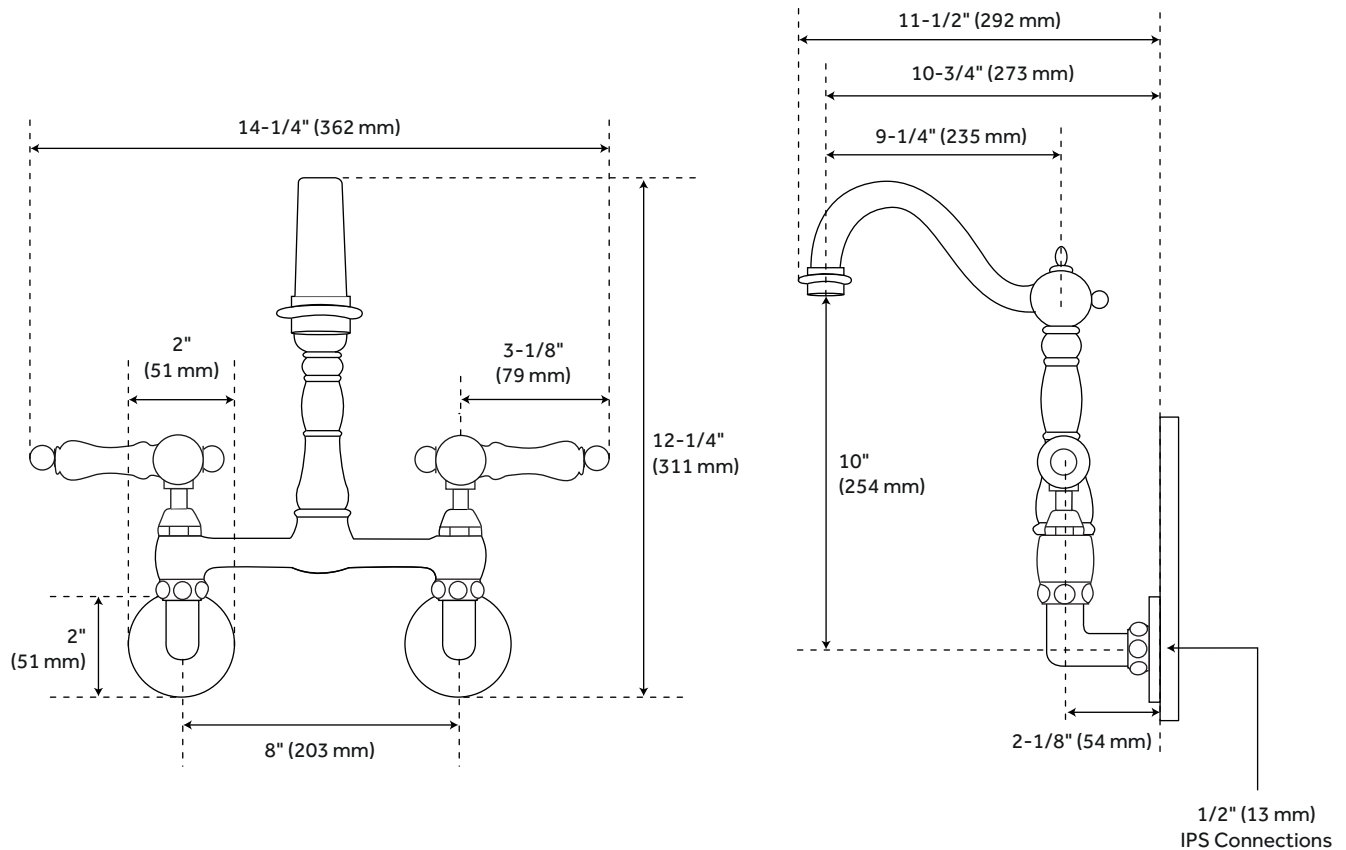

FELICITY

WALL-MOUNT KITCHEN FAUCET

SKU: 907260

FEATURES

Installation Type: Wall Mount
Faucet Holes: 2
Faucet Centers: 8"
Handle Type: Lever
Features: No Spray
Length: 14-1/4"
Width: 11-1/2"
Height: 12-1/4"
Height To Spout: 10"
Spout Reach: 9-1/4"
Base Plate Length: 2"
Base Plate Width: 2"
Handle Length: 3-1/8"
Height to Bottom of Handle: 2-1/8"
IPS: 1/2"
Drain Included: No
Maximum Flow Rate: 1.8 gpm
(gallons per minute)

CODES/STANDARDS

cUPC
NSF/ANSI 61
NSF/ANSI 372
ASME A112.18.1/CSA B125.1
CEC Listed

SIGNATURE HARDWARE LIFETIME WARRANTY

See website for warranty information

All product dimensions are nominal.

REVISED 09/18/2018