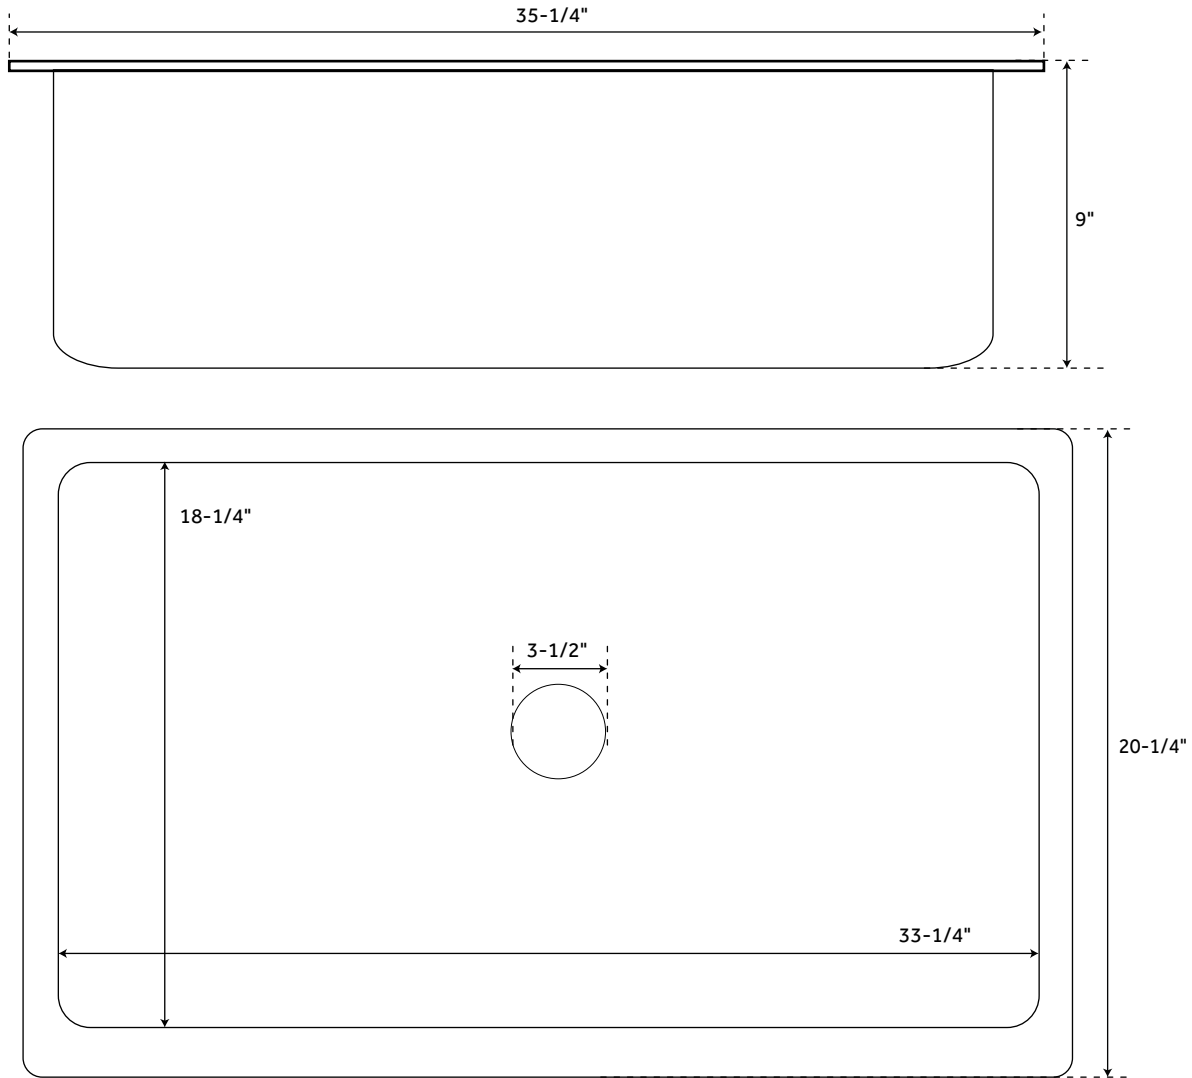

36" HAMMERED

COPPER UNDERMOUNT SINK

SKU: 906264

FEATURES

Number of Basins: 1
Product Color: Antique Copper
Length: 35-1/4"
Width: 20-1/4"
Height: 9"
Basin Length: 33-1/4"
Basin Width: 18-1/4"
Water Depth to Rim: 9"
Rim Thickness: 1"
Metal Gauge/Thickness: 16 Gauge
Faucet Holes: No Faucet Hole
Drain Included: No
Drain Size: 3-1/2"