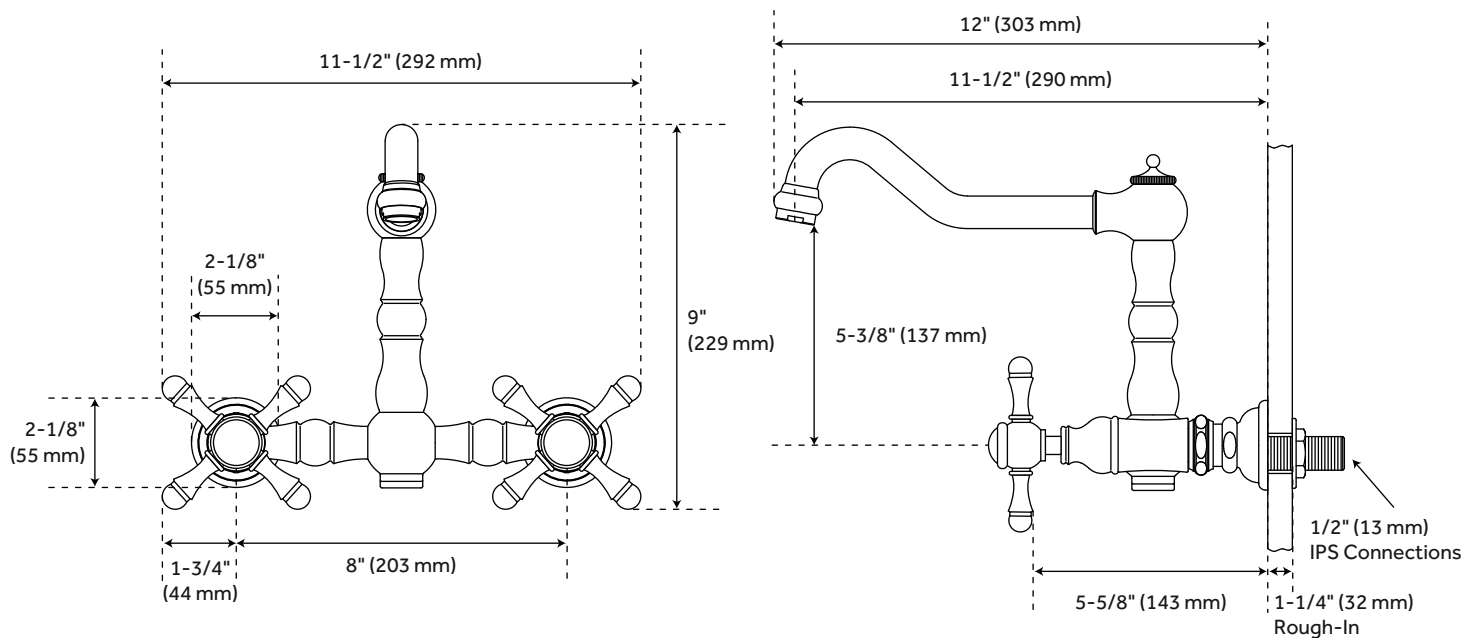

DELILAH

WALL-MOUNT FAUCET - CROSS HANDLES

SKU: 906111

FEATURES

Installation Type: Wall Mount
Faucet Holes: 2
Faucet Centers: 8"
Handle Type: Cross
Features: No Spray
Rough In: 1-1/4"
Length: 11-1/2"
Width: 12"
Height: 9"
Height To Spout: 5-3/8"
Spout Reach: 11-1/2"
Base Plate Length: 2-1/8"
Base Plate Width: 2-1/8"
Handle Length: 1-3/4"
Height to Bottom of Handle: 5-5/8"
IPS: 1/2"
Drain Included: No
Maximum Flow Rate: 1.61 gpm
(gallons per minute)

CODES/STANDARDS

cUPC
NSF/ANSI 61
ASME A112.18.1/CSA B125.1
CEC Listed

SIGNATURE HARDWARE LIFETIME WARRANTY

See website for warranty information

All product dimensions are nominal.

REVISED 09/18/2018