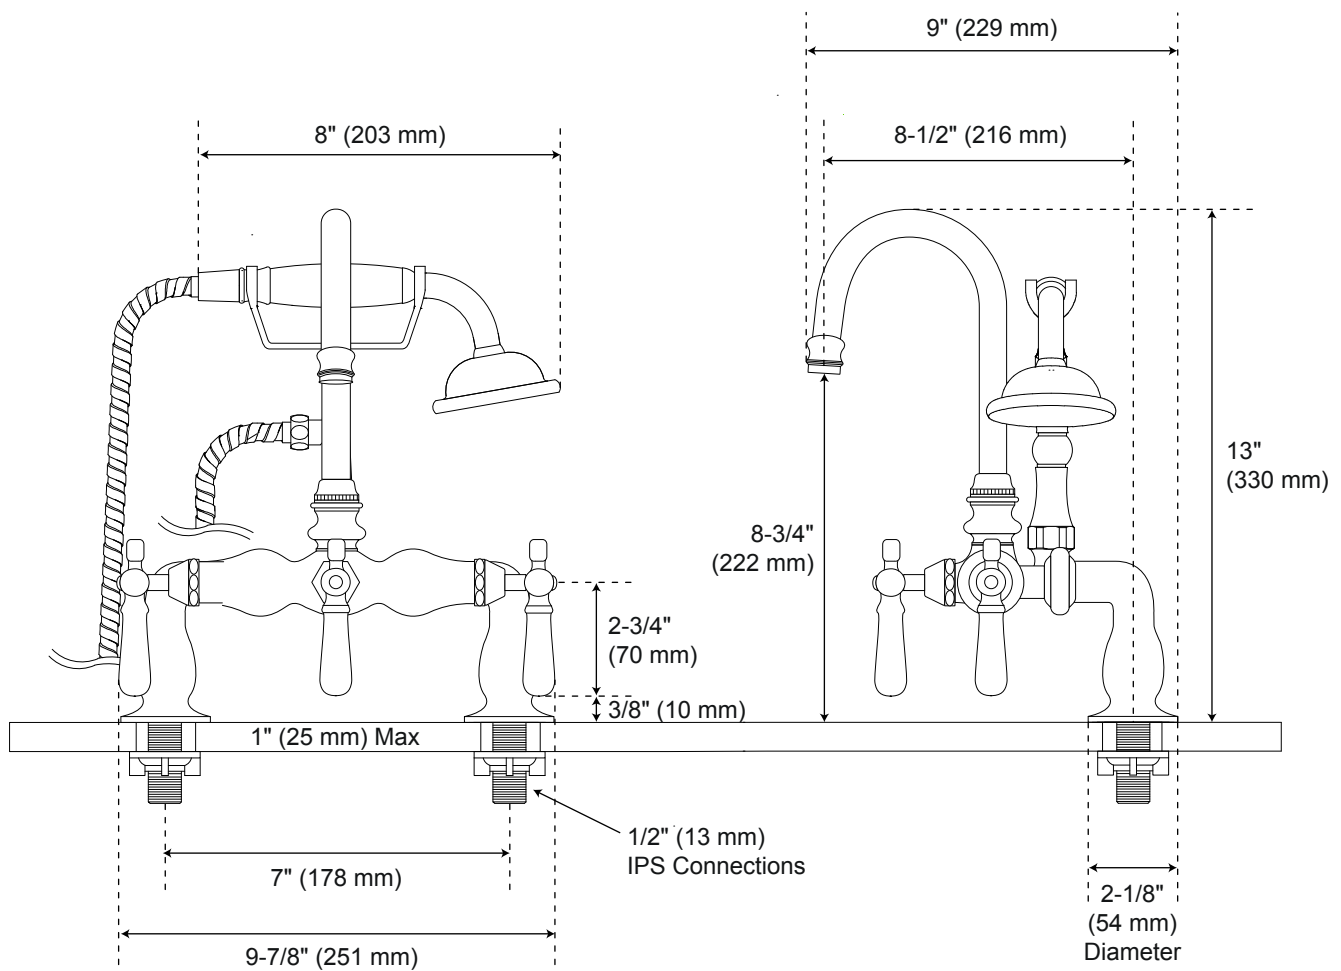

## Deck-Mount Tub Faucet and Hand Shower - Porcelain Lever Handles

Front

Side

All product dimensions are nominal.