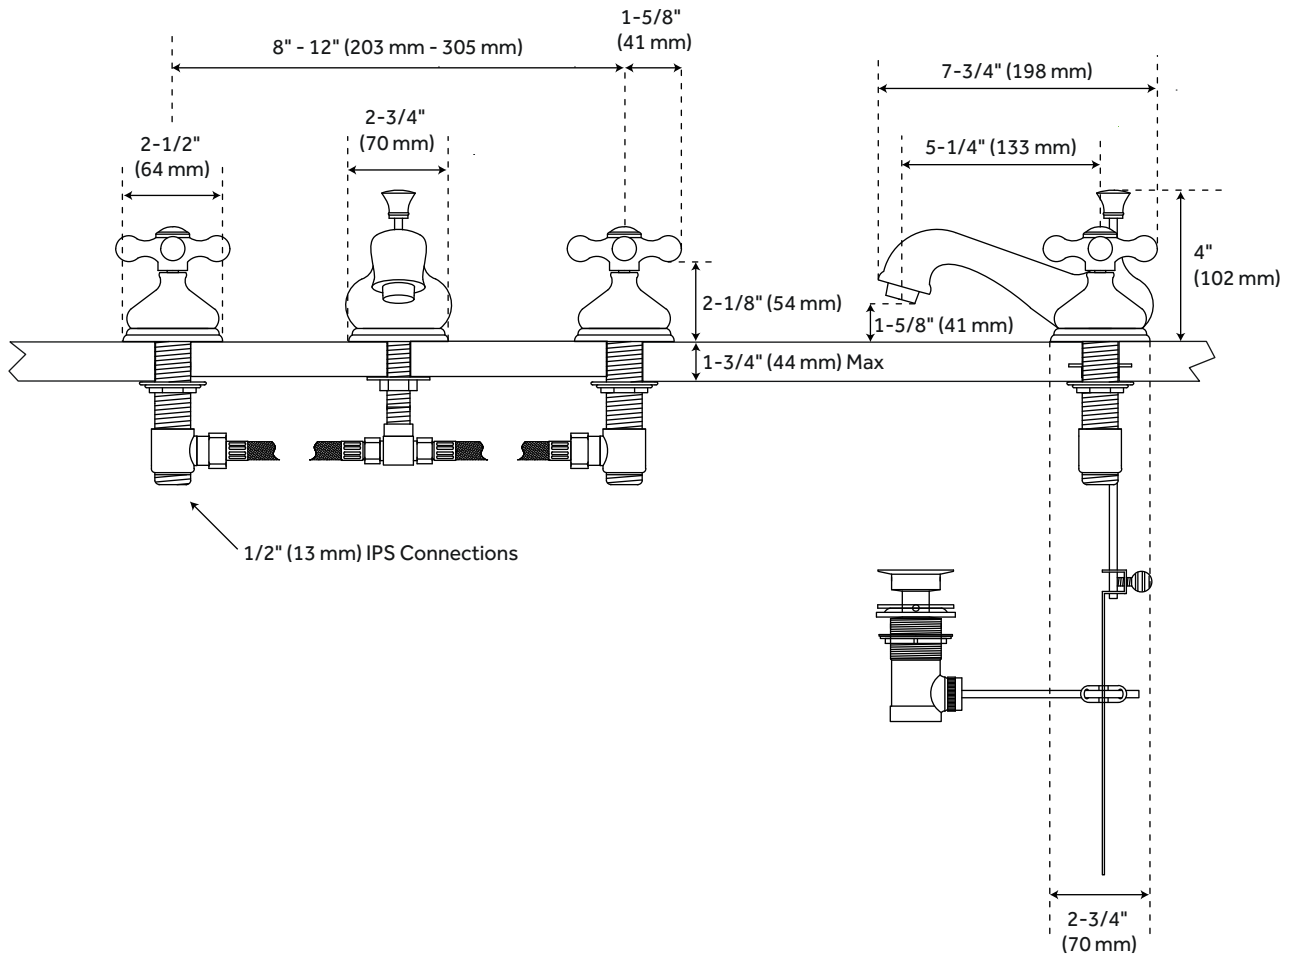

TEAPOT

WIDESPREAD BATHROOM FAUCET - CROSS HANDLES

SKU: 904217

FEATURES

Installation Type: Widespread
Max. Countertop Thickness: 1-3/4"
Faucet Centers: 8" - 12"
Handle Type: Cross
Faucet Material: Brass
Width: 7-3/4"
Height: 4"
Height To Spout: 1-5/8"
Spout Reach: 5-1/4"
Handle Length: 1-5/8"
Height to Bottom of Handle: 2-1/8"
Ceramic Disc Cartridges: Yes
Hot and Cold Indicators: Yes
IPS: 1/2"
Drain Included: Yes
Drain Size: 1-1/2"
Maximum Flow Rate: 1.2 gpm
(gallons per minute)