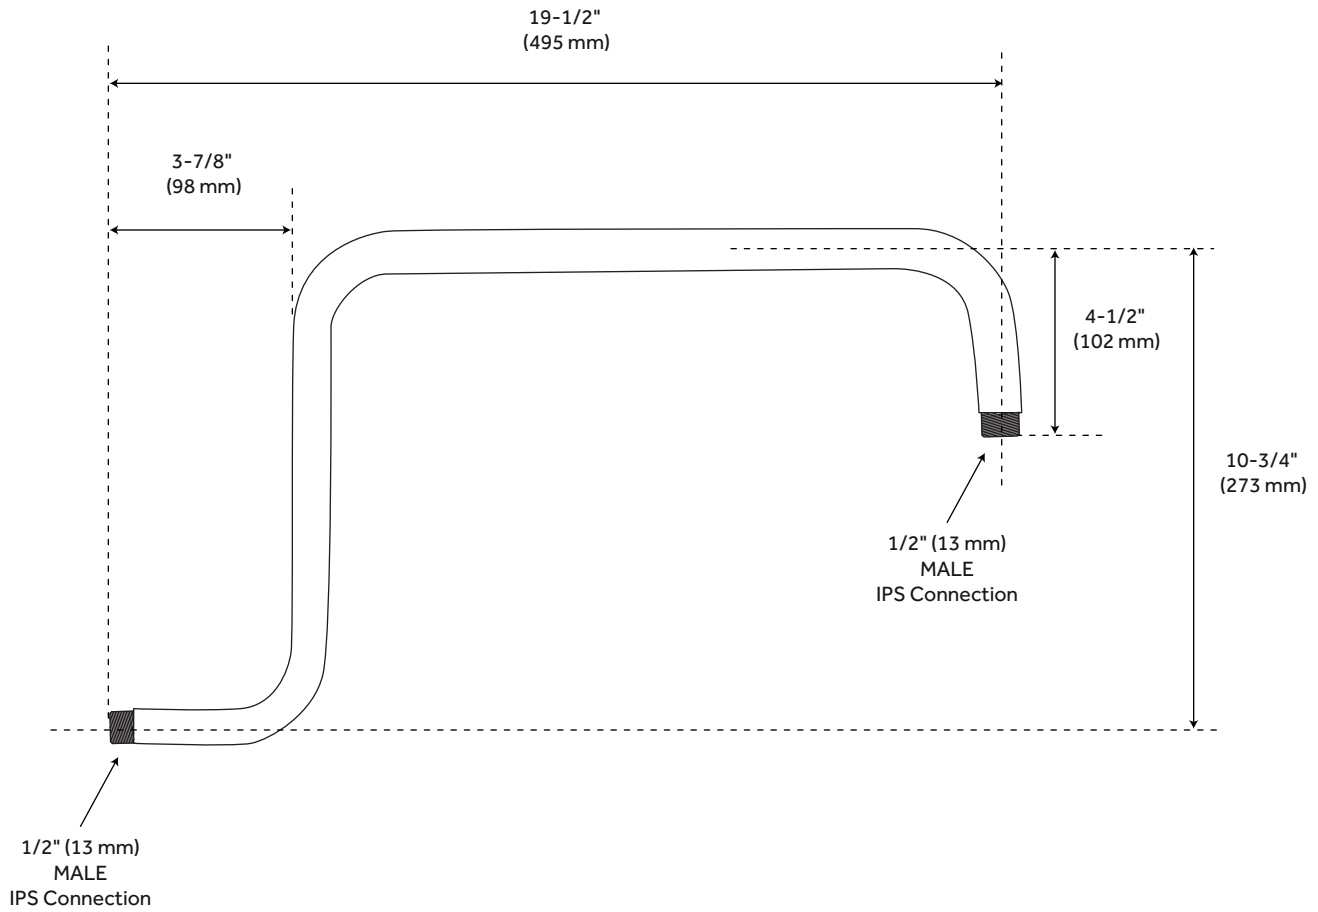

OFFSET

SHOWER ARM

SKU: 900846

FEATURES

Material: Brass
Length: 19-1/2"
Height: 10-3/4"
Features: Shower Arm Only
IPS: 1/2"

SIGNATURE HARDWARE LIFETIME WARRANTY

See website for warranty information

All dimensions and specifications are nominal and may vary. Use actual products for accuracy in critical situations.