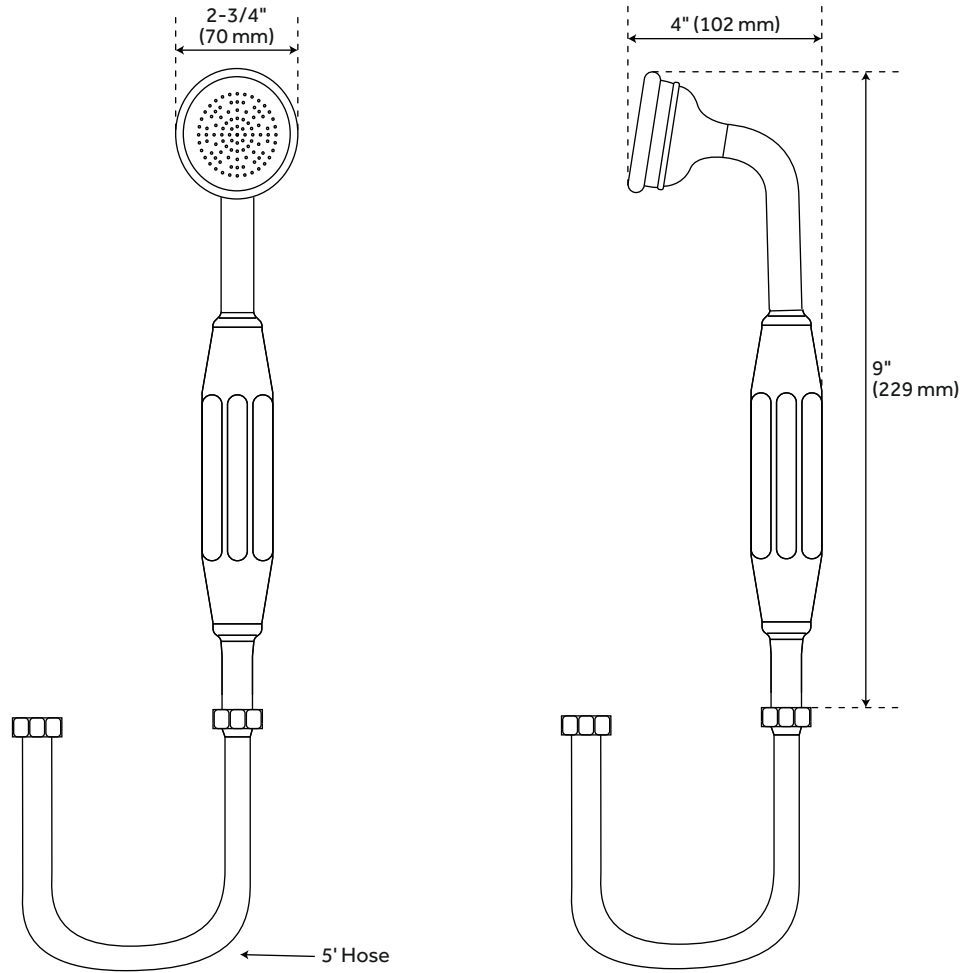

HAND SHOWER

WITH 5' HOSE

SKU: 900593

FEATURES

- Material: Brass
- Length: 9"
- Depth: 4"
- Features: Hand Shower Included
- Assembly Required: No
- Shower Head Diameter: 2-3/4"
- Hand Shower Hose Length: 60"
- Hand Shower Material: Brass
- IPS: 1/2"