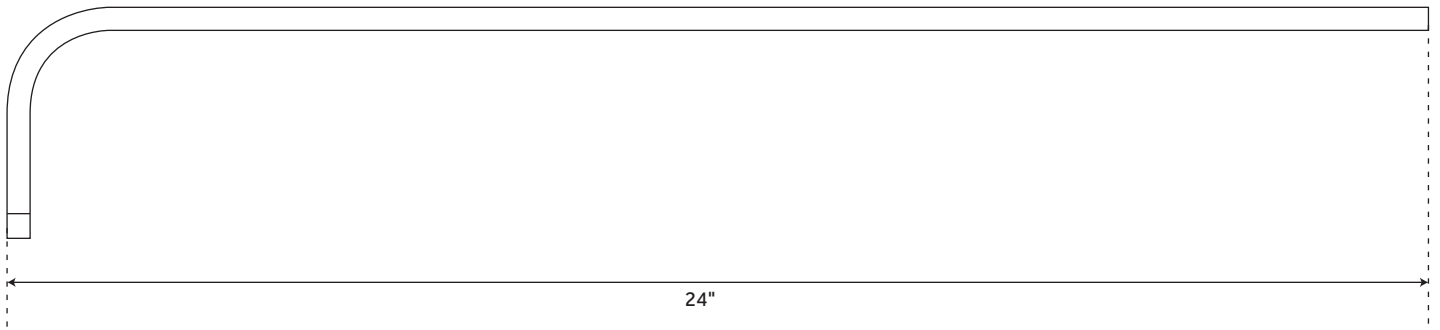

# 3/8" IPS (5/8" OD)

BRASS PIPE SIDEWALL SUPPORT - 24" LONG

SKU: 900585

## FEATURES

Material: Brass  
Length: 24"  
Support Pipe: 5/8" OD  
IPS: 3/8"