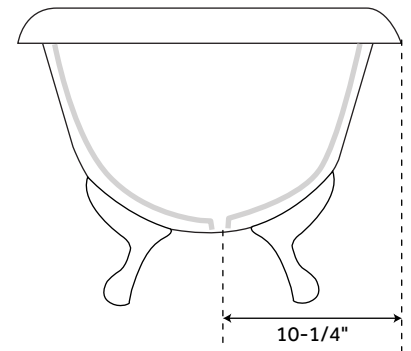

61" BELLBROOK

CAST IRON CLAWFOOT SLIPPER TUB - LION PAW FEET

SKU: 900366, 935664

FEATURES

Design: Traditional
Product Finish: White
Features: Custom Painting Available
Overflow Hole: Yes
Shape: Oval
Material: Cast Iron
Water Depth To Overflow: 14-3/4"
Water Capacity With Overflow: 27 gallons
Length: 61"
Width: 29-1/4"
Height: 30-1/2"
Exterior Treatment: Hand-Smoothed
Painted White
Interior Treatment: White Porcelain Enamel
Feet Type: Lion Paw
Feet Material: Cast Iron
Tap Deck: Yes
Drain Included: No
Drain Placement: Offset
Faucet Included: No

SIGNATURE HARDWARE LIFETIME WARRANTY

See website for warranty information

All measurements are approximate. Measurements may vary +/- 1/2".

REVISED 06/26/2019

71" BELLBROOK

CAST IRON CLAWFOOT SLIPPER TUB - LION PAW FEET

SKU: 900366, 935664

FEATURES

Design: Traditional
Product Finish: White
Features: Custom Painting Available
Overflow Hole: Yes
Shape: Oval
Material: Cast Iron
Water Depth To Overflow: 14-3/4"
Water Capacity With Overflow: 38 gallons
Length: 70-3/4"
Width: 31"
Height: 30-1/4"
Exterior Treatment: Hand-Smoothed
Painted White
Interior Treatment: White Porcelain Enamel
Feet Type: Lion Paw
Feet Material: Cast Iron
Tap Deck: Yes
Drain Included: No
Drain Placement: Offset
Faucet Included: No