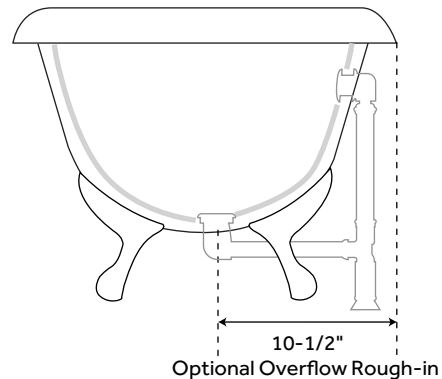

61" BELLBROOK

CAST IRON CLAWFOOT SLIPPER TUB - LION PAW FEET

SKU: 900366, 935664

FEATURES

Design: Traditional
Product Finish: White
Features: Custom Painting Available
Overflow Hole: Yes
Shape: Oval
Material: Cast Iron
Water Depth To Overflow: 14-3/4"
Water Capacity With Overflow: 27 gallons
Length: 61"
Width: 29-1/4"
Height: 30-1/2"
Exterior Treatment: Hand-Smoothed
Painted White
Interior Treatment: White Porcelain Enamel
Feet Type: Lion Paw
Feet Material: Cast Iron
Tap Deck: Yes
Drain Included: No
Drain Placement: Offset
Faucet Included: No

SIGNATURE HARDWARE LIFETIME WARRANTY

See website for warranty information

All measurements are approximate. Measurements may vary +/- 1/2".

REVISED 06/26/2019

71" BELLBROOK

CAST IRON CLAWFOOT SLIPPER TUB - LION PAW FEET

SKU: 900366, 935664

FEATURES

Design: Traditional
Product Finish: White
Features: Custom Painting Available
Overflow Hole: Yes
Shape: Oval
Material: Cast Iron
Water Depth To Overflow: 14-3/4"
Water Capacity With Overflow: 38 gallons
Length: 70-3/4"
Width: 31"
Height: 30-1/4"
Exterior Treatment: Hand-Smoothed
Painted White
Interior Treatment: White Porcelain Enamel
Feet Type: Lion Paw
Feet Material: Cast Iron
Tap Deck: Yes
Drain Included: No
Drain Placement: Offset
Faucet Included: No