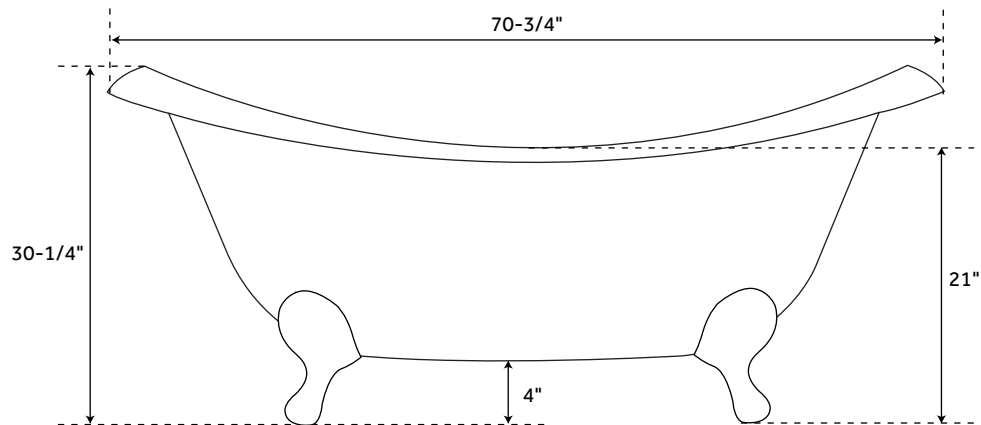

61" BELLBROOK

CAST IRON CLAWFOOT SLIPPER TUB - LION PAW FEET

SKU: 900366, 935664

FEATURES

Design: Traditional
Product Finish: White
Features: Custom Painting Available
Overflow Hole: Yes
Shape: Oval
Material: Cast Iron
Water Depth To Overflow: 14-3/4"
Water Capacity With Overflow: 27 gallons
Length: 61"
Width: 29-1/4"
Height: 30-1/2"
Exterior Treatment: Hand-Smoothed
Painted White
Interior Treatment: White Porcelain Enamel
Feet Type: Lion Paw
Feet Material: Cast Iron
Tap Deck: Yes
Drain Included: No
Drain Placement: Offset
Faucet Included: No

SIGNATURE HARDWARE LIFETIME WARRANTY

See website for warranty information

All measurements are approximate. Measurements may vary +/- 1/2".

REVISED 06/26/2019

71" BELLBROOK

CAST IRON CLAWFOOT SLIPPER TUB - LION PAW FEET

SKU: 900366, 935664

FEATURES

Design: Traditional
Product Finish: White
Features: Custom Painting Available
Overflow Hole: Yes
Shape: Oval
Material: Cast Iron
Water Depth To Overflow: 14-3/4"
Water Capacity With Overflow: 38 gallons
Length: 70-3/4"
Width: 31"
Height: 30-1/4"
Exterior Treatment: Hand-Smoothed
Painted White
Interior Treatment: White Porcelain Enamel
Feet Type: Lion Paw
Feet Material: Cast Iron
Tap Deck: Yes
Drain Included: No
Drain Placement: Offset
Faucet Included: No