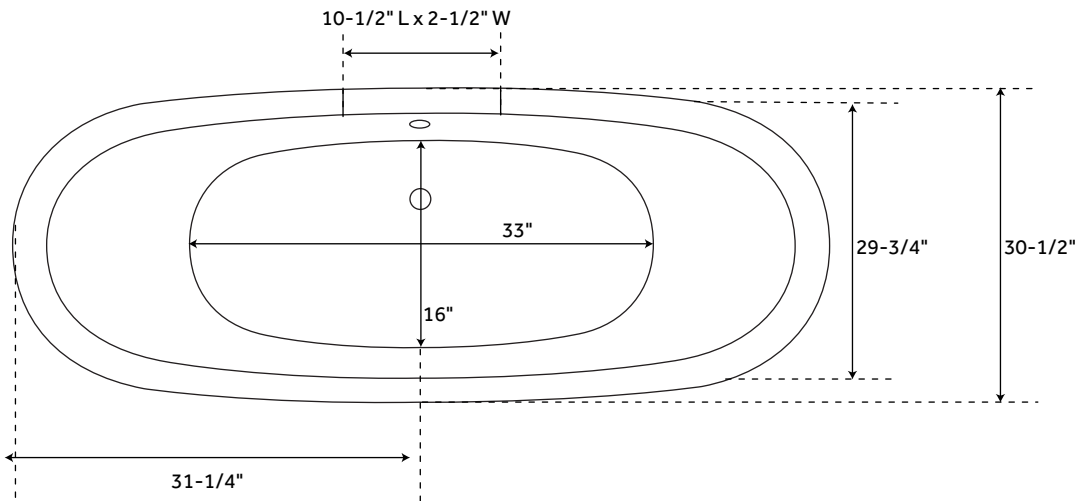

61" BELLBROOK

CAST IRON CLAWFOOT SLIPPER TUB - LION PAW FEET

SKU: 900366, 935664

FEATURES

Design: Traditional
Product Finish: White
Features: Custom Painting Available
Overflow Hole: Yes
Shape: Oval
Material: Cast Iron
Water Depth To Overflow: 14-3/4"
Water Capacity With Overflow: 27 gallons
Length: 61"
Width: 29-1/4"
Height: 30-1/2"
Exterior Treatment: Hand-Smoothed
Painted White
Interior Treatment: White Porcelain Enamel
Feet Type: Lion Paw
Feet Material: Cast Iron
Tap Deck: Yes
Drain Included: No
Drain Placement: Offset
Faucet Included: No

SIGNATURE HARDWARE LIFETIME WARRANTY

See website for warranty information

All measurements are approximate. Measurements may vary +/- 1/2".

REVISED 06/26/2019

71" BELLBROOK

CAST IRON CLAWFOOT SLIPPER TUB - LION PAW FEET

SKU: 900366, 935664

FEATURES

Design: Traditional
Product Finish: White
Features: Custom Painting Available
Overflow Hole: Yes
Shape: Oval
Material: Cast Iron
Water Depth To Overflow: 14-3/4"
Water Capacity With Overflow: 38 gallons
Length: 70-3/4"
Width: 31"
Height: 30-1/4"
Exterior Treatment: Hand-Smoothed
Painted White
Interior Treatment: White Porcelain Enamel
Feet Type: Lion Paw
Feet Material: Cast Iron
Tap Deck: Yes
Drain Included: No
Drain Placement: Offset
Faucet Included: No