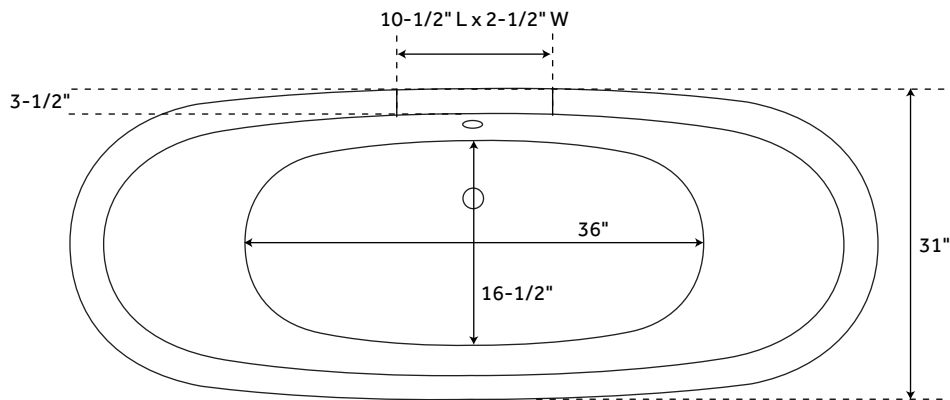

61" BELLBROOK

CAST IRON CLAWFOOT SLIPPER TUB - LION PAW FEET

SKU: 900366, 935664

FEATURES

Design: Traditional
Product Finish: White
Features: Custom Painting Available
Overflow Hole: Yes
Shape: Oval
Material: Cast Iron
Water Depth To Overflow: 14-3/4"
Water Capacity With Overflow: 27 gallons
Length: 61"
Width: 29-1/4"
Height: 30-1/2"
Exterior Treatment: Hand-Smoothed
Painted White
Interior Treatment: White Porcelain Enamel
Feet Type: Lion Paw
Feet Material: Cast Iron
Tap Deck: Yes
Drain Included: No
Drain Placement: Offset
Faucet Included: No

SIGNATURE HARDWARE LIFETIME WARRANTY

See website for warranty information

All measurements are approximate. Measurements may vary +/- 1/2".

REVISED 06/26/2019

71" BELLBROOK

CAST IRON CLAWFOOT SLIPPER TUB - LION PAW FEET

SKU: 900366, 935664

FEATURES

Design: Traditional
Product Finish: White
Features: Custom Painting Available
Overflow Hole: Yes
Shape: Oval
Material: Cast Iron
Water Depth To Overflow: 14-3/4"
Water Capacity With Overflow: 38 gallons
Length: 70-3/4"
Width: 31"
Height: 30-1/4"
Exterior Treatment: Hand-Smoothed
Painted White
Interior Treatment: White Porcelain Enamel
Feet Type: Lion Paw
Feet Material: Cast Iron
Tap Deck: Yes
Drain Included: No
Drain Placement: Offset
Faucet Included: No