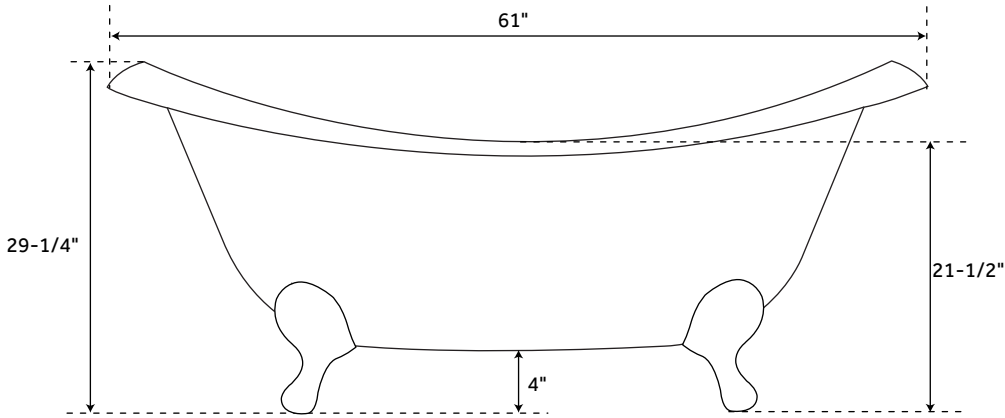

61" BELLBROOK

CAST IRON CLAWFOOT SLIPPER TUB - LION PAW FEET

SKU: 900366, 935664

FEATURES

Design: Traditional
Product Finish: White
Features: Custom Painting Available
Overflow Hole: Yes
Shape: Oval
Material: Cast Iron
Water Depth To Overflow: 14-3/4"
Water Capacity With Overflow: 27 gallons
Length: 61"
Width: 29-1/4"
Height: 30-1/2"
Exterior Treatment: Hand-Smoothed
Painted White
Interior Treatment: White Porcelain Enamel
Feet Type: Lion Paw
Feet Material: Cast Iron
Tap Deck: Yes
Drain Included: No
Drain Placement: Offset
Faucet Included: No

SIGNATURE HARDWARE LIFETIME WARRANTY

See website for warranty information

All measurements are approximate. Measurements may vary +/- 1/2".

REVISED 06/26/2019

71" BELLBROOK

CAST IRON CLAWFOOT SLIPPER TUB - LION PAW FEET

SKU: 900366, 935664

FEATURES

Design: Traditional
Product Finish: White
Features: Custom Painting Available
Overflow Hole: Yes
Shape: Oval
Material: Cast Iron
Water Depth To Overflow: 14-3/4"
Water Capacity With Overflow: 38 gallons
Length: 70-3/4"
Width: 31"
Height: 30-1/4"
Exterior Treatment: Hand-Smoothed
Painted White
Interior Treatment: White Porcelain Enamel
Feet Type: Lion Paw
Feet Material: Cast Iron
Tap Deck: Yes
Drain Included: No
Drain Placement: Offset
Faucet Included: No