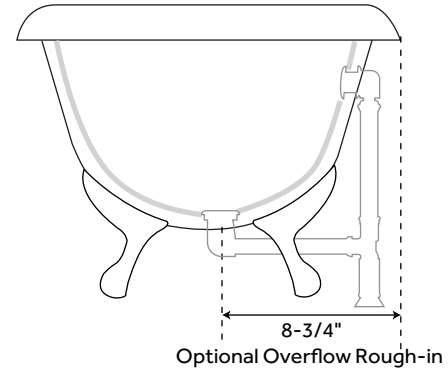

61" BELLBROOK

CAST IRON CLAWFOOT SLIPPER TUB - LION PAW FEET

SKU: 900366, 935664

FEATURES

Design: Traditional
Product Finish: White
Features: Custom Painting Available
Overflow Hole: Yes
Shape: Oval
Material: Cast Iron
Water Depth To Overflow: 14-3/4"
Water Capacity With Overflow: 27 gallons
Length: 61"
Width: 29-1/4"
Height: 30-1/2"
Exterior Treatment: Hand-Smoothed
Painted White
Interior Treatment: White Porcelain Enamel
Feet Type: Lion Paw
Feet Material: Cast Iron
Tap Deck: Yes
Drain Included: No
Drain Placement: Offset
Faucet Included: No

SIGNATURE HARDWARE LIFETIME WARRANTY

See website for warranty information

All measurements are approximate. Measurements may vary +/- 1/2".

REVISED 06/26/2019

71" BELLBROOK

CAST IRON CLAWFOOT SLIPPER TUB - LION PAW FEET

SKU: 900366, 935664

FEATURES

Design: Traditional
Product Finish: White
Features: Custom Painting Available
Overflow Hole: Yes
Shape: Oval
Material: Cast Iron
Water Depth To Overflow: 14-3/4"
Water Capacity With Overflow: 38 gallons
Length: 70-3/4"
Width: 31"
Height: 30-1/4"
Exterior Treatment: Hand-Smoothed
Painted White
Interior Treatment: White Porcelain Enamel
Feet Type: Lion Paw
Feet Material: Cast Iron
Tap Deck: Yes
Drain Included: No
Drain Placement: Offset
Faucet Included: No