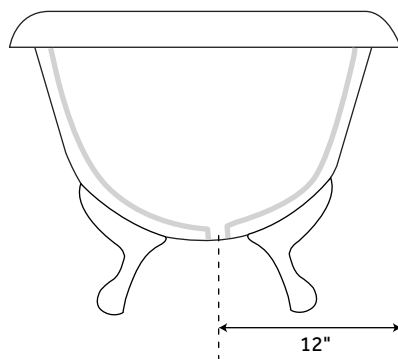

61" BELLBROOK

CAST IRON CLAWFOOT SLIPPER TUB - LION PAW FEET

SKU: 900366, 935664

FEATURES

Design: Traditional
Product Finish: White
Features: Custom Painting Available
Overflow Hole: Yes
Shape: Oval
Material: Cast Iron
Water Depth To Overflow: 14-3/4"
Water Capacity With Overflow: 27 gallons
Length: 61"
Width: 29-1/4"
Height: 30-1/2"
Exterior Treatment: Hand-Smoothed
Painted White
Interior Treatment: White Porcelain Enamel
Feet Type: Lion Paw
Feet Material: Cast Iron
Tap Deck: Yes
Drain Included: No
Drain Placement: Offset
Faucet Included: No

SIGNATURE HARDWARE LIFETIME WARRANTY

See website for warranty information

All measurements are approximate. Measurements may vary +/- 1/2".

REVISED 06/26/2019

71" BELLBROOK

CAST IRON CLAWFOOT SLIPPER TUB - LION PAW FEET

SKU: 900366, 935664

FEATURES

Design: Traditional
Product Finish: White
Features: Custom Painting Available
Overflow Hole: Yes
Shape: Oval
Material: Cast Iron
Water Depth To Overflow: 14-3/4"
Water Capacity With Overflow: 38 gallons
Length: 70-3/4"
Width: 31"
Height: 30-1/4"
Exterior Treatment: Hand-Smoothed
Painted White
Interior Treatment: White Porcelain Enamel
Feet Type: Lion Paw
Feet Material: Cast Iron
Tap Deck: Yes
Drain Included: No
Drain Placement: Offset
Faucet Included: No