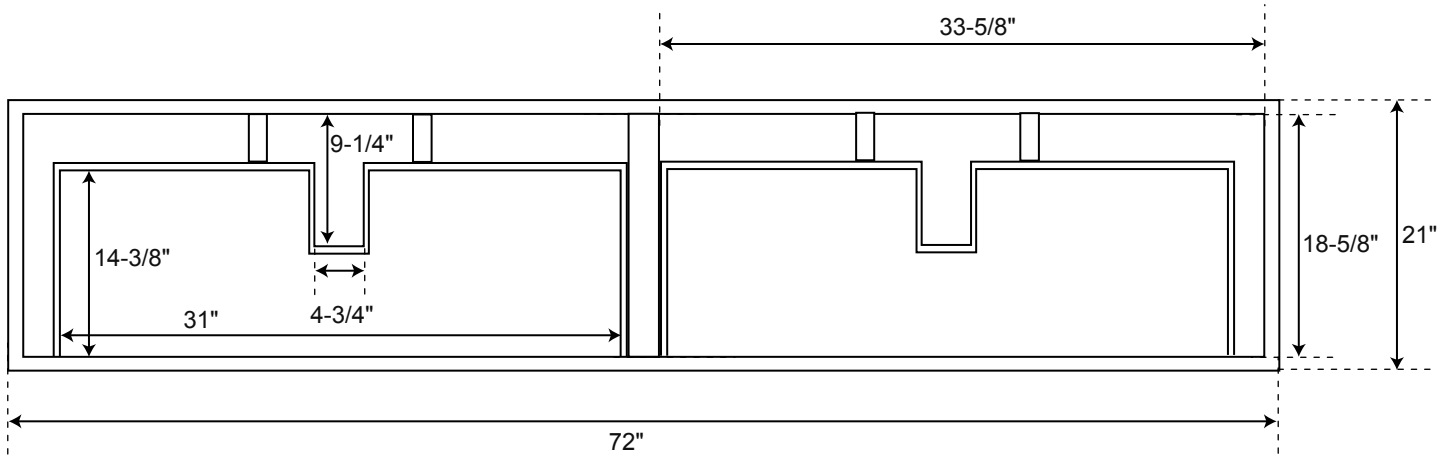

SPECIFICATIONS

72" Bonner Vanity

Overall Dimensions	72" W x 21" D (front to back) x 34-1/4" H
Suggested Rough-In	20"

All measurements are approximate.

Overhead Interior

Front