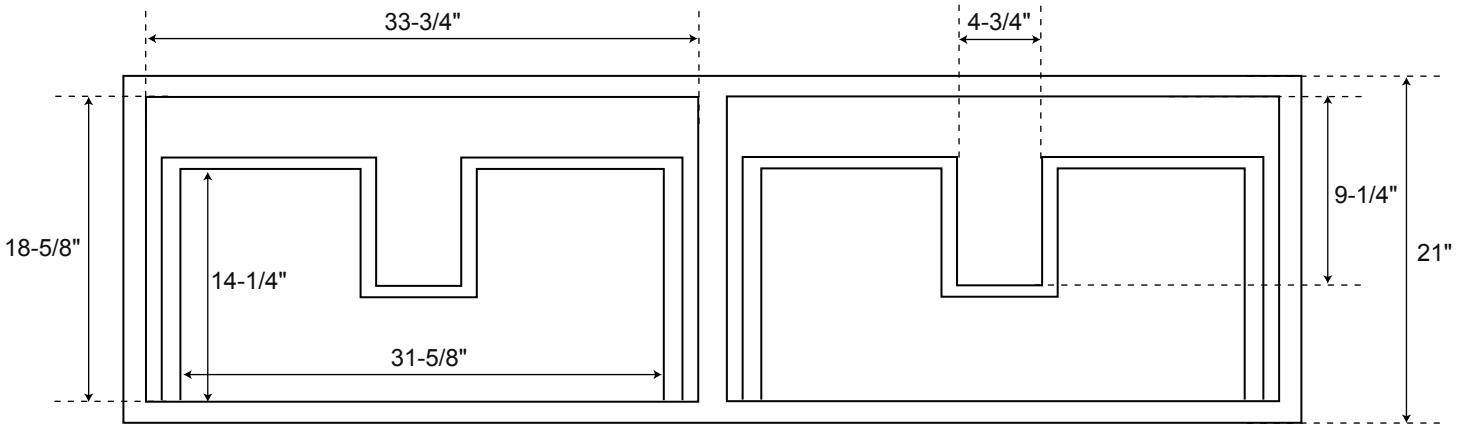

SPECIFICATIONS

Overall Dimensions	72" W x 21" D (front to back) x 34-1/4" H
Suggested Rough-In	21-1/2"

All measurements are approximate.

72" Benoit Console Vanity

Overhead Interior

Front