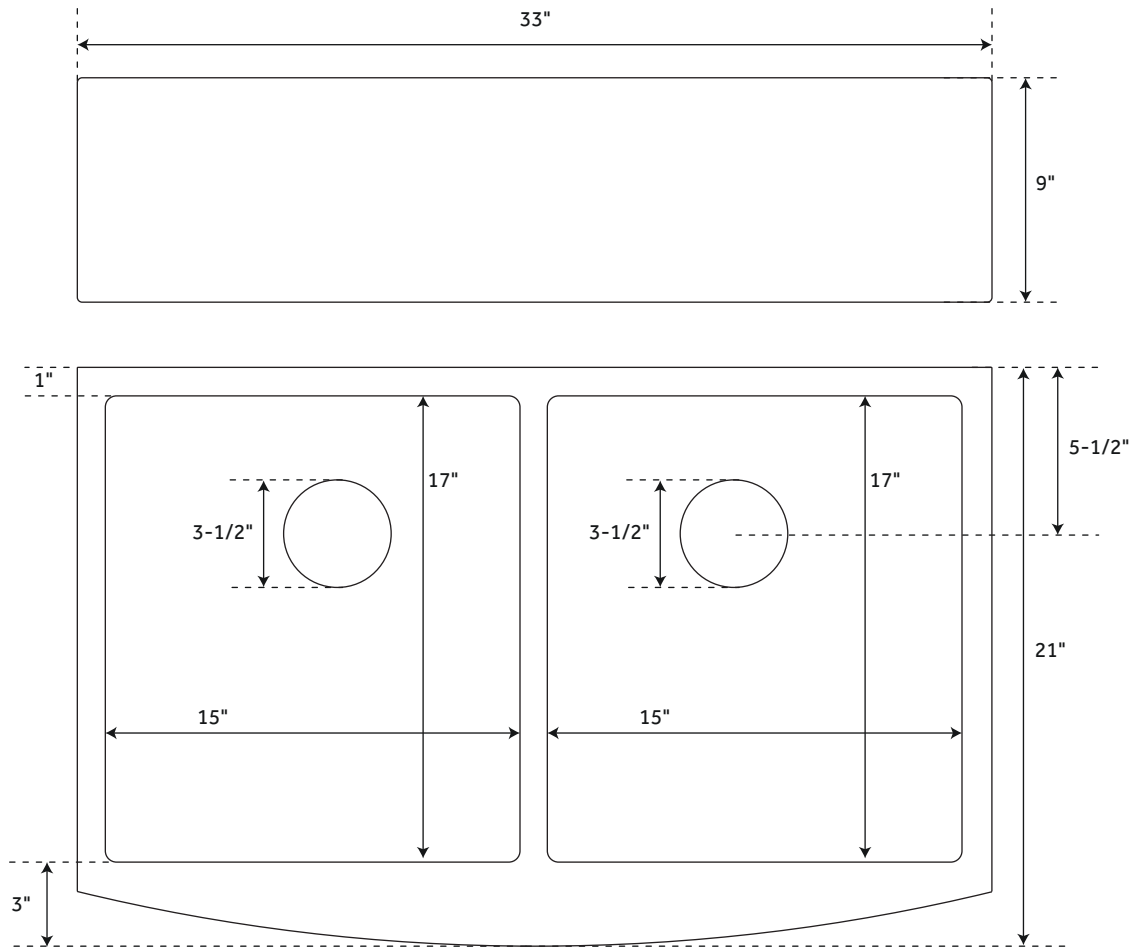

33" ATLAS

DOUBLE-BOWL STAINLESS STEEL FARMHOUSE SINK - MATTE GOLD

SKU: 944654

FEATURES

Material: Stainless Steel
Basin Split: 50/50
Apron Design: Smooth
Faucet Centers: No Faucet Hole
Number of Basins: 2
Length: 33"
Width: 21"
Height: 9"
Large Bowl Length: 15"
Large Bowl Width: 17"
Small Bowl Length: 15"
Small Bowl Width: 17"
Water Depth to Rim: 8-5/8"
Apron Front Rim Thickness: 3"
Side and Back Rim Thickness: 1"
Metal Gauge/Thickness: 16 Gauge
Faucet Included: No
Drain Included: Optional
Drain Size: 3-1/2"

SIGNATURE HARDWARE LIFETIME WARRANTY

See website for warranty information

All measurements are approximate. Measurements may vary +/- 1/2".

REVISED 12/13/2018