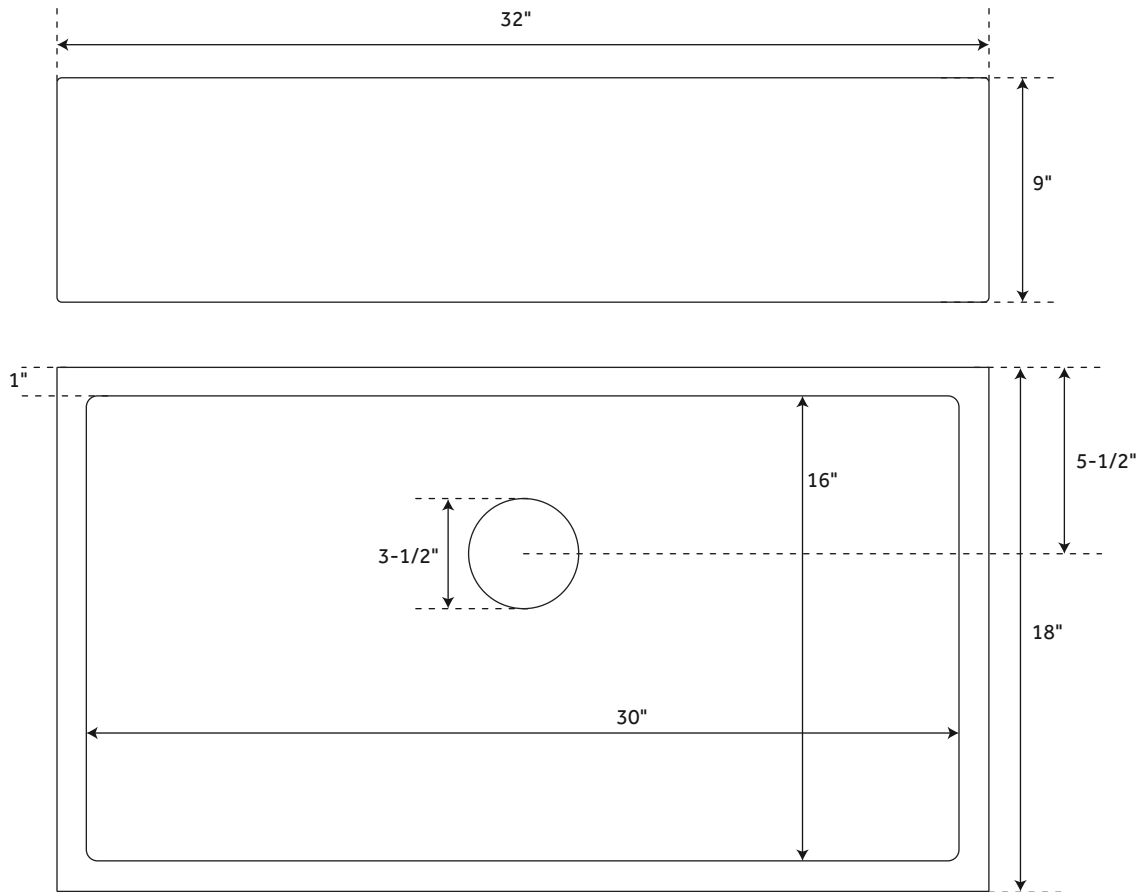

# 32" ATLAS

### FEATURES

Material: Stainless Steel  
Basin Split: Single  
Shape: Rectangle  
Sink Installation: Undermount  
Faucet Centers: No Faucet Hole  
Number of Basins: 1  
Length: 32"  
Width: 18"  
Height: 9"  
Basin Length: 30"  
Basin Width: 16"  
Water Depth to Rim: 8-5/8"  
Rim Thickness: 1"  
Metal Gauge/Thickness: 16 Gauge  
Faucet Included: No  
Drain Included: Optional  
Drain Size: 3-1/2"  
Mounting Hardware Included: Yes