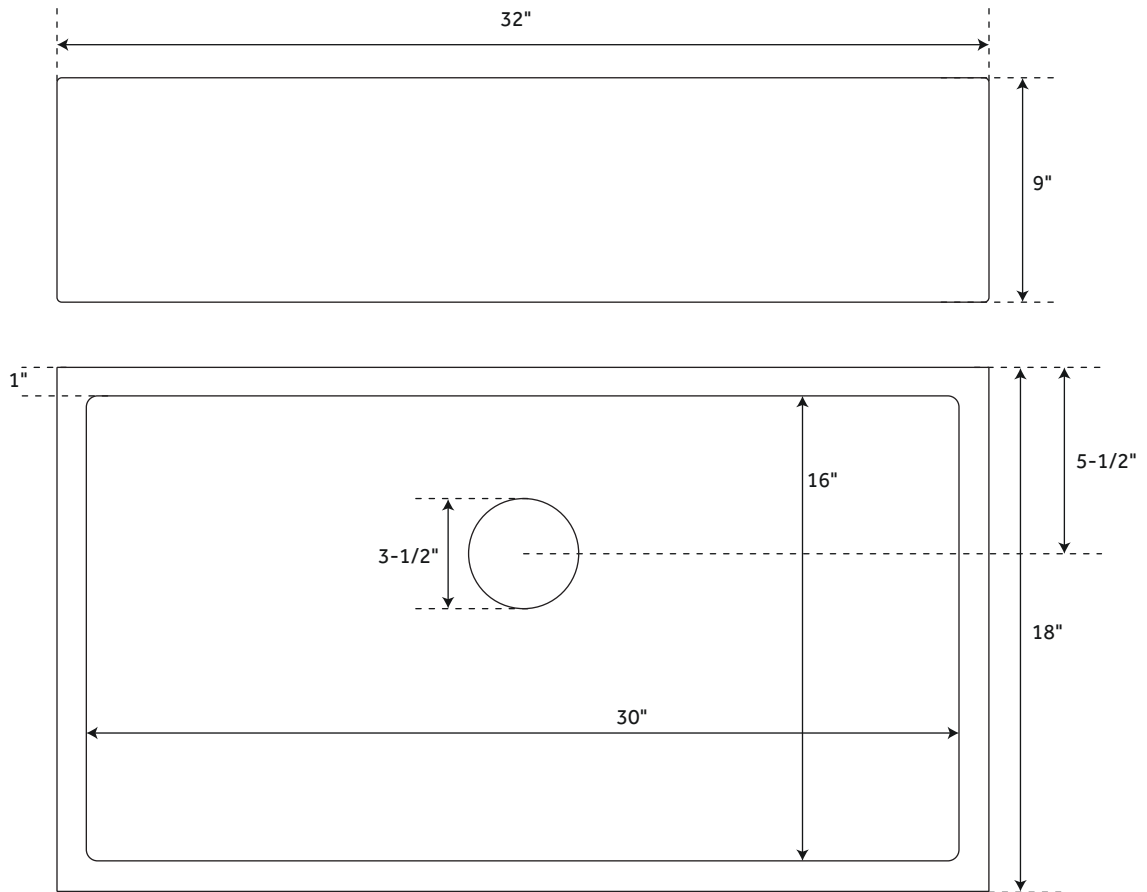

32" ATLAS

STAINLESS STEEL UNDERMOUNT KITCHEN SINK - MATTE GOLD

SKU: 944642

FEATURES

- Material: Stainless Steel
- Basin Split: Single
- Shape: Rectangle
- Sink Installation: Undermount
- Faucet Centers: No Faucet Hole
- Number of Basins: 1
- Length: 32"
- Width: 18"
- Height: 9"
- Basin Length: 30"
- Basin Width: 16"
- Water Depth to Rim: 8-5/8"
- Rim Thickness: 1"
- Metal Gauge/Thickness: 16 Gauge
- Faucet Included: No
- Drain Included: Optional
- Drain Size: 3-1/2"
- Mounting Hardware Included: Yes

SIGNATURE HARDWARE LIFETIME WARRANTY

See website for warranty information

All measurements are approximate. Measurements may vary +/- 1/2".

REVISED 12/13/2018