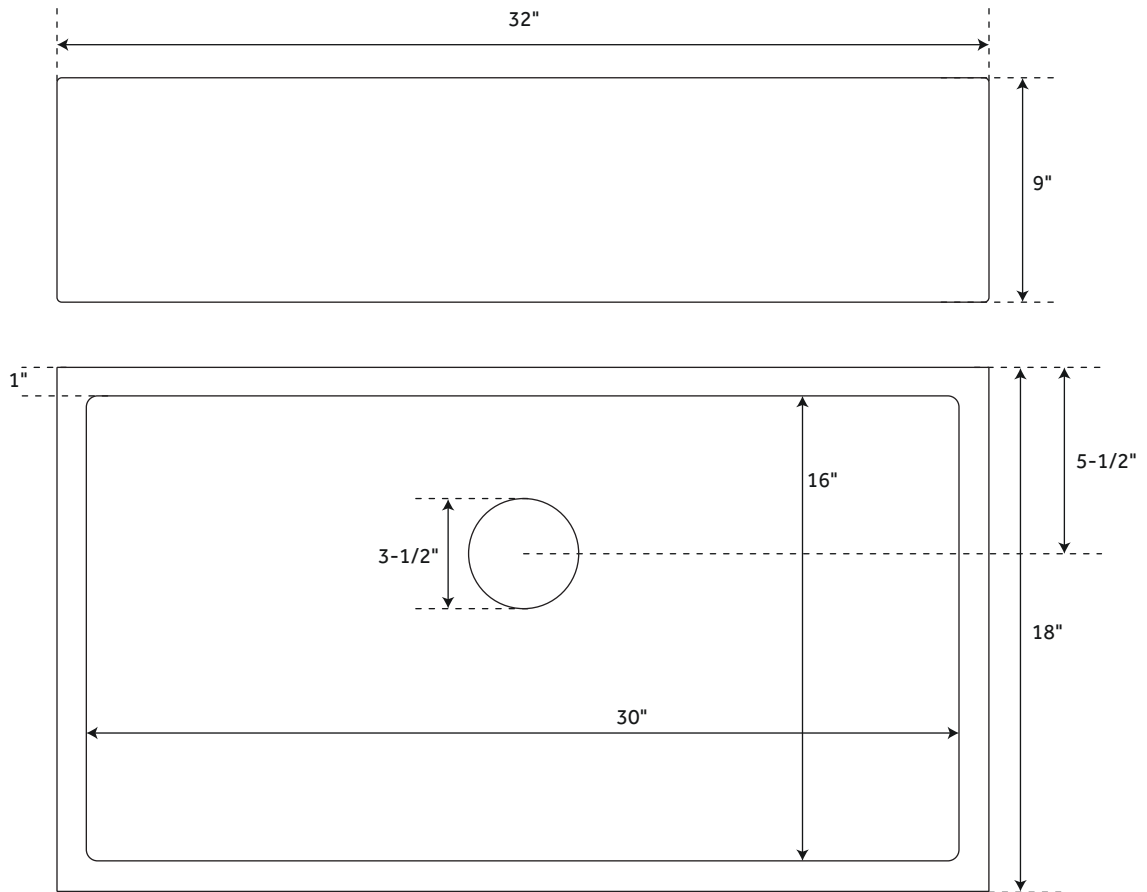

32" ATLAS

STAINLESS STEEL UNDERMOUNT KITCHEN SINK - GUNMETAL BLACK

SKU: 944641

FEATURES

- Material: Stainless Steel
- Basin Split: Single
- Shape: Rectangle
- Sink Installation: Undermount
- Faucet Centers: No Faucet Hole
- Number of Basins: 1
- Length: 32"
- Width: 18"
- Height: 9"
- Basin Length: 30"
- Basin Width: 16"
- Water Depth to Rim: 8-5/8"
- Rim Thickness: 1"
- Metal Gauge/Thickness: 16 Gauge
- Faucet Included: No
- Drain Included: Optional
- Drain Size: 3-1/2"
- Mounting Hardware Included: Yes

SIGNATURE HARDWARE LIFETIME WARRANTY

See website for warranty information

All measurements are approximate. Measurements may vary +/- 1/2".

REVISED 12/13/2018