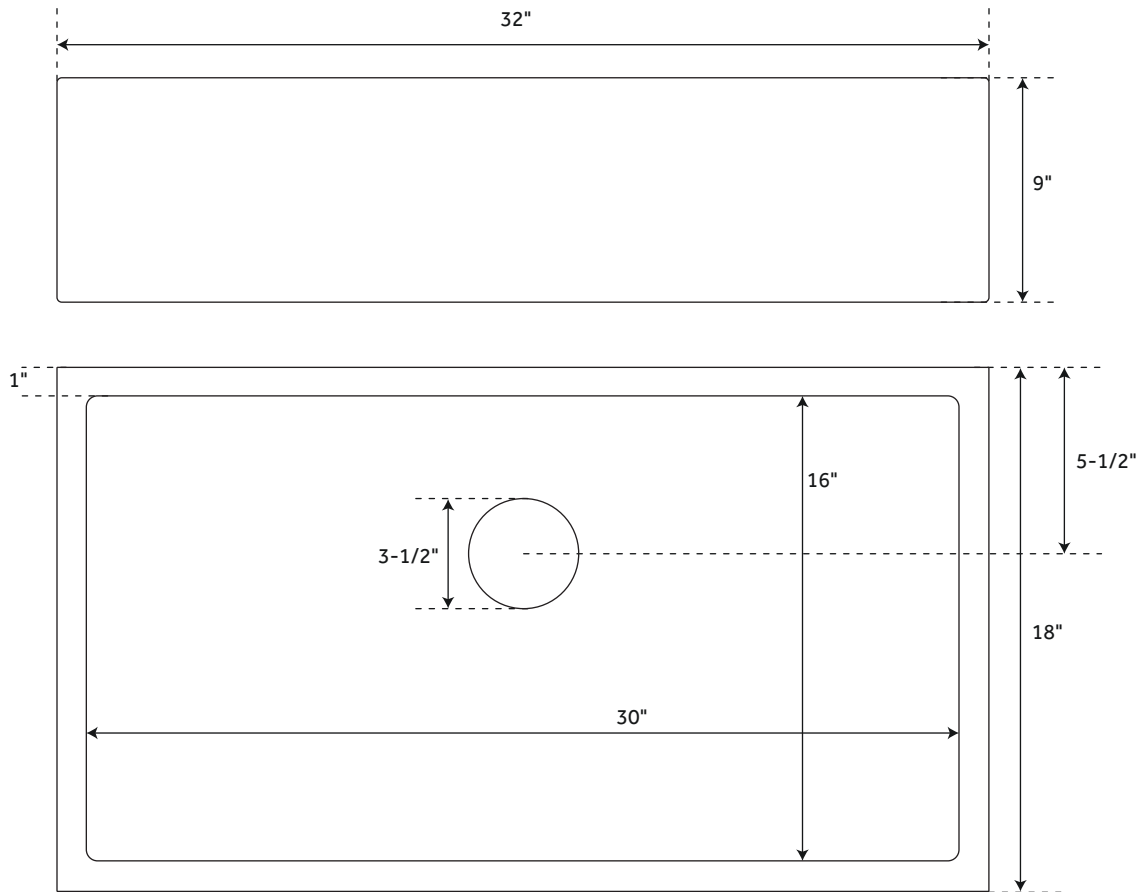

32" ATLAS

STAINLESS STEEL UNDERMOUNT KITCHEN SINK - BRONZE

SKU: 944644

FEATURES

- Material: Stainless Steel
- Basin Split: Single
- Shape: Rectangle
- Sink Installation: Undermount
- Faucet Centers: No Faucet Hole
- Number of Basins: 1
- Product Color: Gunmetal Black
- Length: 32"
- Width: 18"
- Height: 9"
- Basin Length: 30"
- Basin Width: 16"
- Water Depth to Rim: 8-5/8"
- Rim Thickness: 1"
- Metal Gauge/Thickness: 16 Gauge
- Faucet Included: No
- Drain Included: Optional
- Drain Size: 3-1/2"
- Mounting Hardware Included: Yes

SIGNATURE HARDWARE LIFETIME WARRANTY

See website for warranty information

All measurements are approximate. Measurements may vary +/- 1/2".

REVISED 12/13/2018