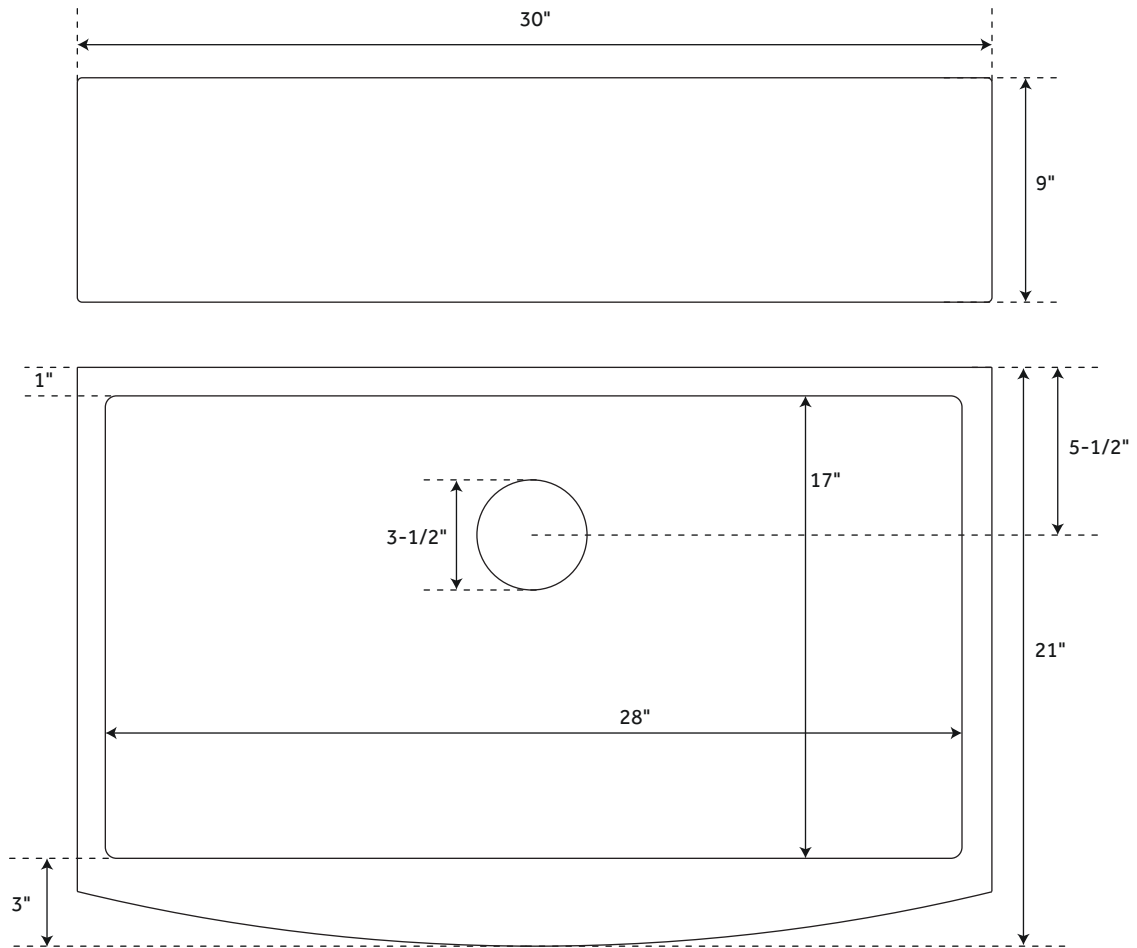

30" ATLAS

STAINLESS STEEL FARMHOUSE SINK - CURVED APRON - MATTE GOLD

SKU: 944646

FEATURES

Material: Stainless Steel
Basin Split: Single
Apron Design: Smooth
Faucet Centers: No Faucet Hole
Number of Basins: 1
Length: 30"
Width: 21"
Height: 9"
Basin Length: 28"
Basin Width: 17"
Water Depth to Rim: 8-5/8"
Apron Front Rim Thickness: 3"
Side and Back Rim Thickness: 1"
Metal Gauge/Thickness: 16 Gauge
Faucet Included: No
Drain Included: Optional
Drain Size: 3-1/2"

SIGNATURE HARDWARE LIFETIME WARRANTY

See website for warranty information

All measurements are approximate. Measurements may vary +/- 1/2".

REVISED 12/17/2018