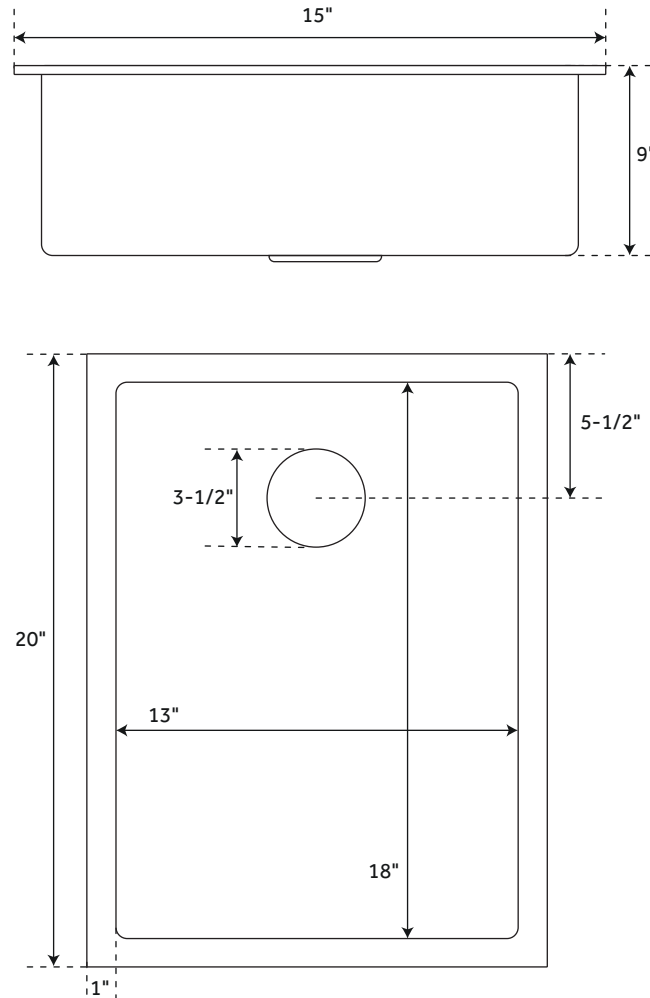

# 15" ATLAS

### FEATURES

Material: Stainless Steel  
Basin Split: Single  
Shape: Rectangle  
Sink Installation: Undermount  
Faucet Centers: No Faucet Hole  
Number of Basins: 1  
Product Color: Gunmetal Black  
Length: 15"  
Width: 20"  
Height: 9"  
Basin Length: 13"  
Basin Width: 18"  
Water Depth to Rim: 8-5/8"  
Rim Thickness: 1"  
Metal Gauge/Thickness: 16 Gauge  
Faucet Included: No  
Drain Included: Optional  
Drain Size: 3-1/2"