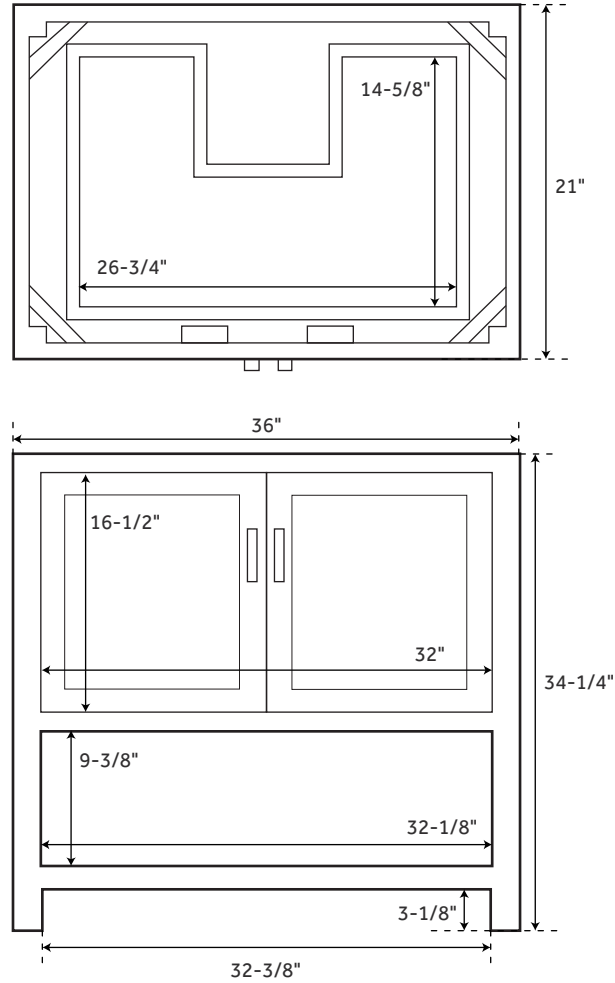

36" MORRIS

VANITY

SKU: 438511

FEATURES

Number of Doors: 2
Number of Drawers: 1
Features: Matching Mirror, Soft-Close Hinges
Width: 36"
Depth: 21"
Height: 34-1/4"
Assembly Required: No
Built-In Adjusters: Yes
Dovetail Drawers: Yes
Hardware Finish: Antique Brass