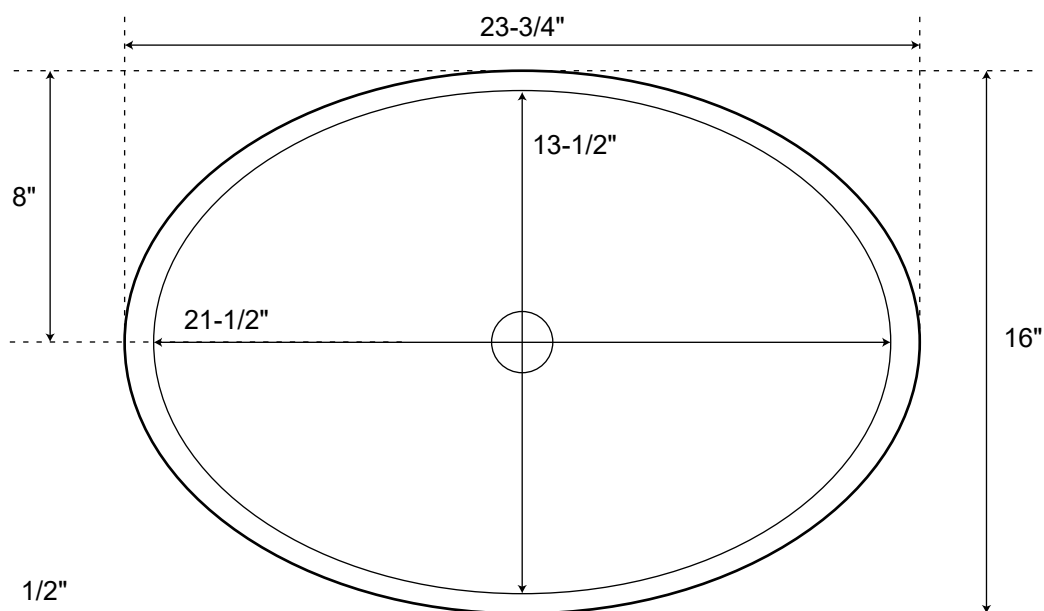

SPECIFICATIONS

Overall Dimensions	23-3/4" L x 16" W (front to back) x 5-3/4" H
Interior Dimensions	21-1/2" L x 13-1/2" W (front to back)
Drain Hole	1-1/2" Diameter
Faucet Deck	N/A
Faucet Configurations	None

24" Dionisio

Oval Vessel Sink

All measurements are approximate.

Top

Front