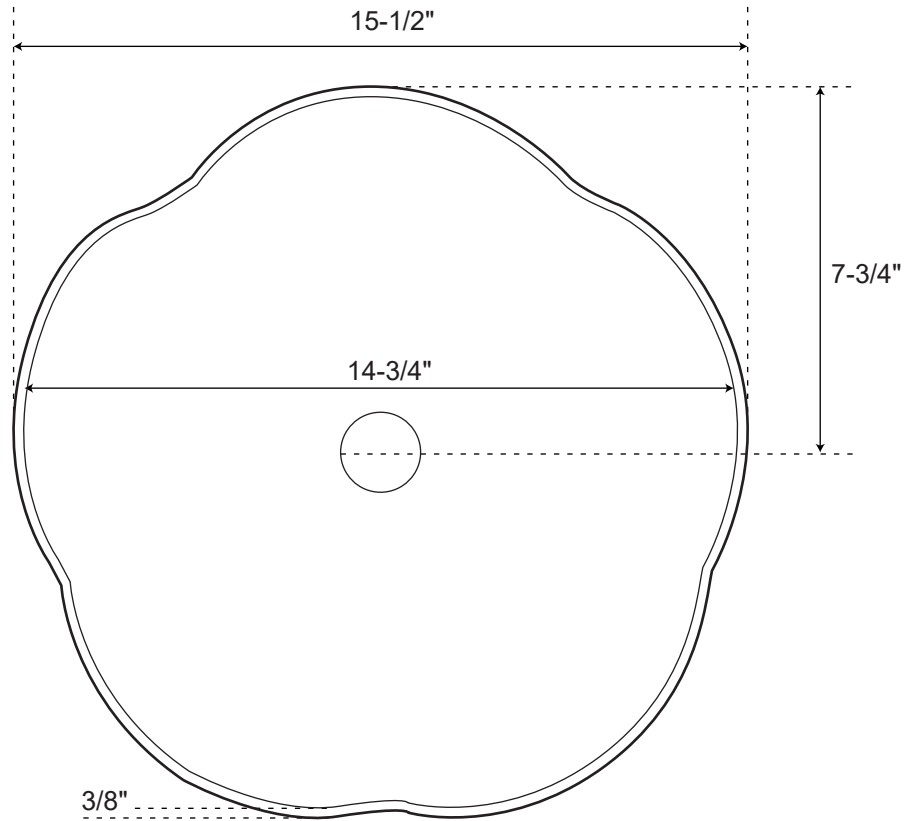

## SPECIFICATIONS

Overall Dimensions	15-1/2" L x 15-1/2" W (front to back) x 6-5/8" H
Interior Dimensions	14-3/4" L x 14-3/4" W (front to back)
Drain Hole	1-1/2" Diameter
Faucet Deck	N/A
Faucet Configurations	None

# 15" Ranulph

Flower Vessel Sink

*All measurements are approximate.*

Top

Front