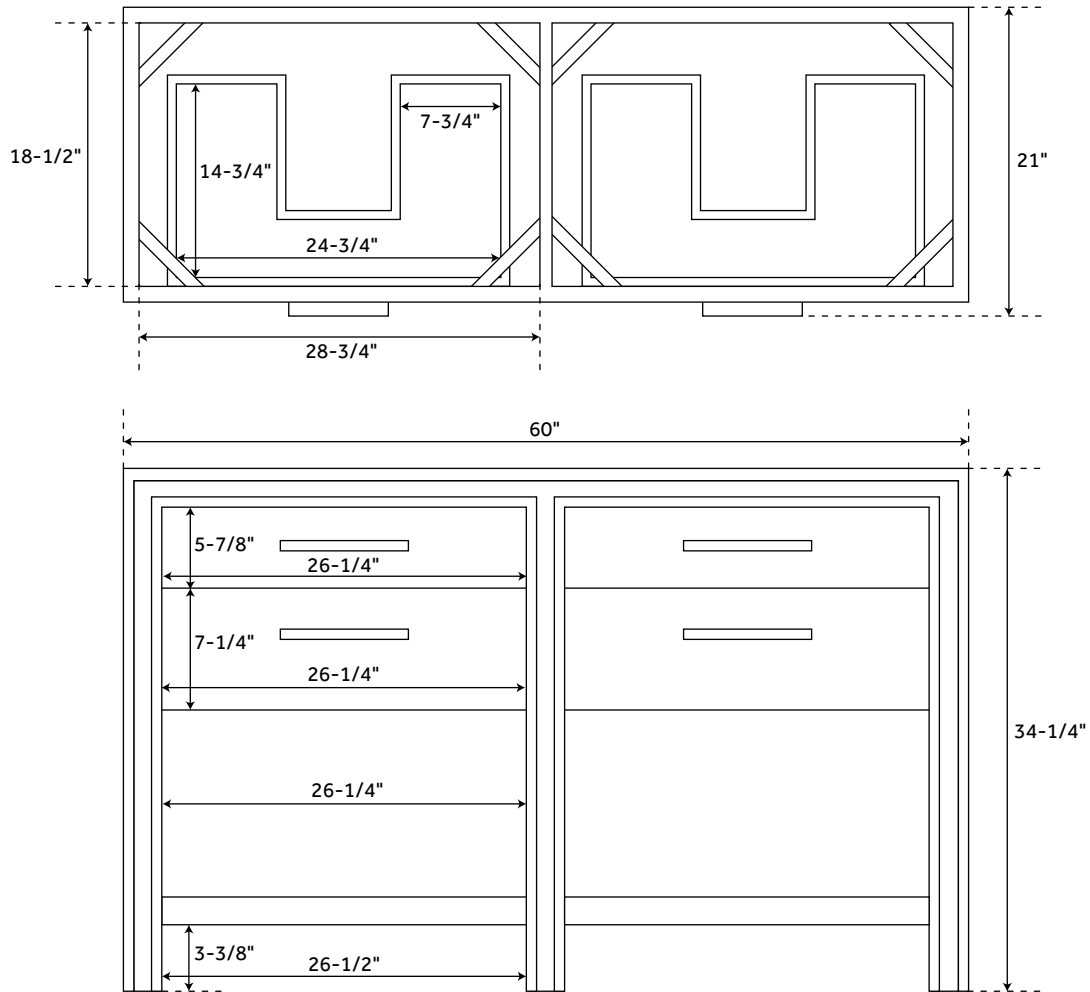

# 60" CELEBRATION

## DOUBLE CONSOLE VANITY

SKU: 427119

### FEATURES

Material: Wood  
Installation Type: Freestanding  
Number of Basins: 2  
Number of Drawers: 2  
Features: Matching Mirror  
Width: 60"  
Depth: 21"  
Height: 34-1/4"  
Assembly Required: No  
Built-In Adjusters: Yes  
Hardware Finish: Rustic Metal  
Faucet Included: No  
Vanity Top Included: Optional  
Vanity Top Depth: 22"  
Vanity Top Width: 61"  
Mirror Included: Optional