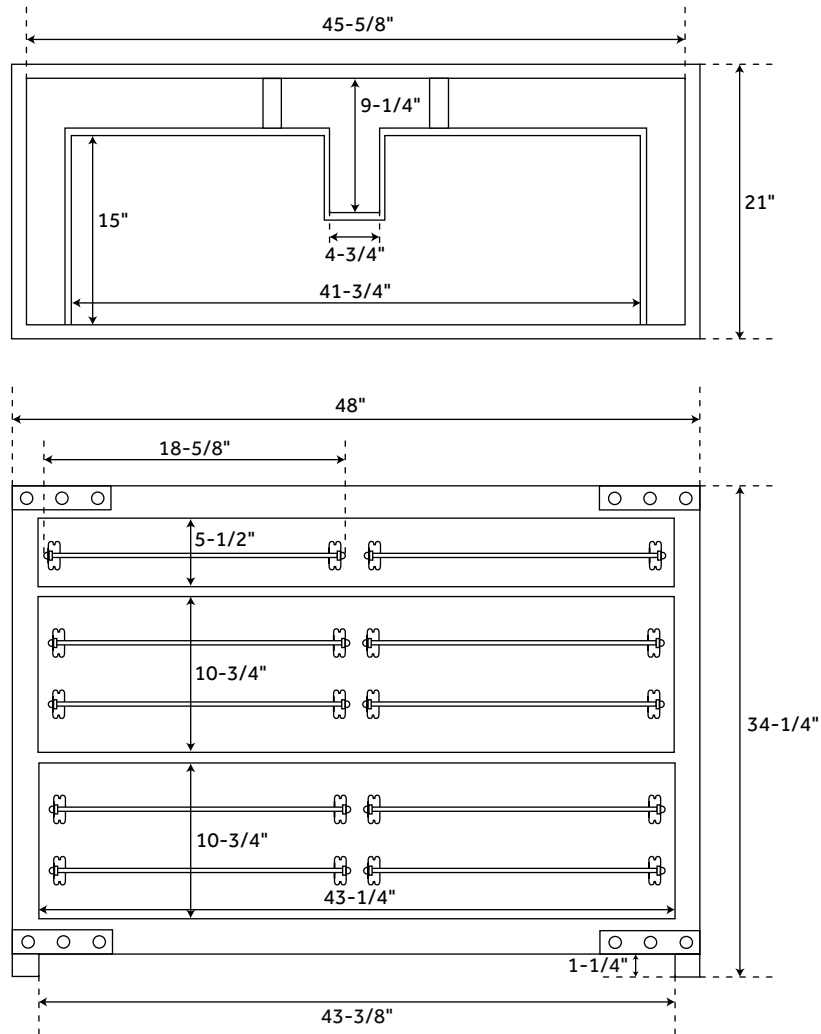

48" BONNER

RECLAIMED WOOD VANITY

SKU: 424508, 424509, 424510

FEATURES

Material: Wood
Installation Type: Freestanding
Number of Basins: 1
Number of Drawers: 2
Features: Matching Mirror,
Soft-Close Hinges
Width: 48"
Depth: 21"
Height: 34-1/4"
Assembly Required: No
Dovetail Drawers: Yes
Hardware Finish: Antique Bronze
Faucet Included: No
Vanity Top Included: Optional
Vanity Top Depth: 22"
Vanity Top Width: 49"
Mirror Included: Optional