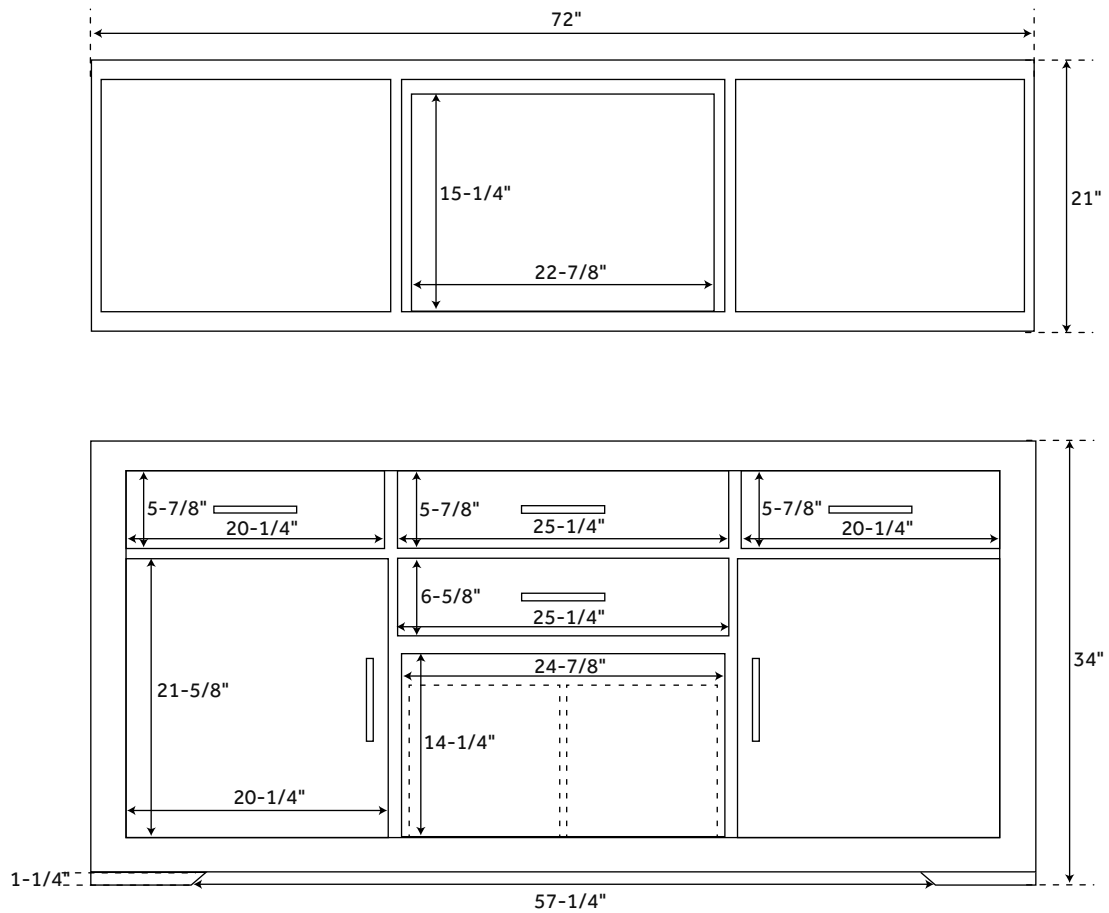

72" DAVYN

DOUBLE VANITY CABINET - GRAY WASH

SKU: 424394

FEATURES

Product Finish: Gray Wash
Material: Wood
Installation Type: Freestanding
Number of Doors: 2
Number of Drawers: 2
Features: Matching Mirror
Width: 72"
Depth: 21"
Height: 34-1/4"
Assembly Required: No
Built-In Adjusters: Yes
Dovetail Drawers: Yes
Hardware Finish: Antique Pewter
Vanity Top Included: Optional
Vanity Top Depth: 22"
Vanity Top Width: 73"
Mirror Included: Optional