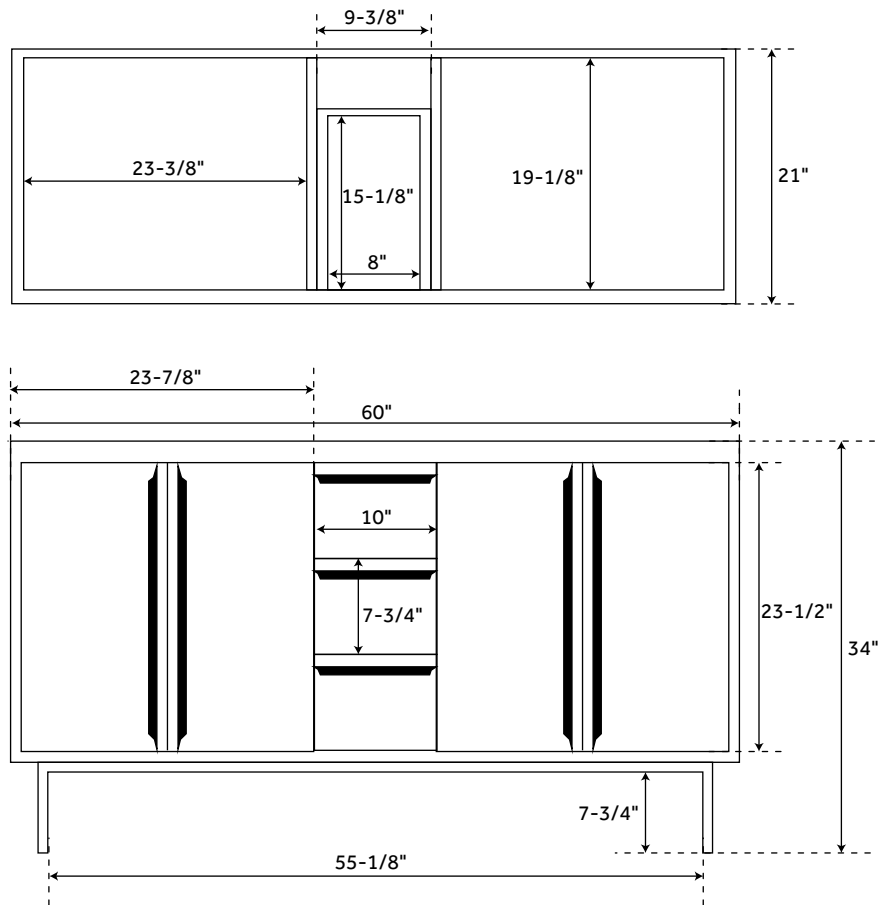

# 60" CAEL

## TEAK DOUBLE VANITY CABINET

SKU: 422689

### FEATURES

Material: Teak  
Number of Doors: 4  
Number of Drawers: 3  
Width: 60"  
Depth: 21-1/8"  
Height: 34"  
Built-In Adjusters: Yes  
Hardware Finish: Black